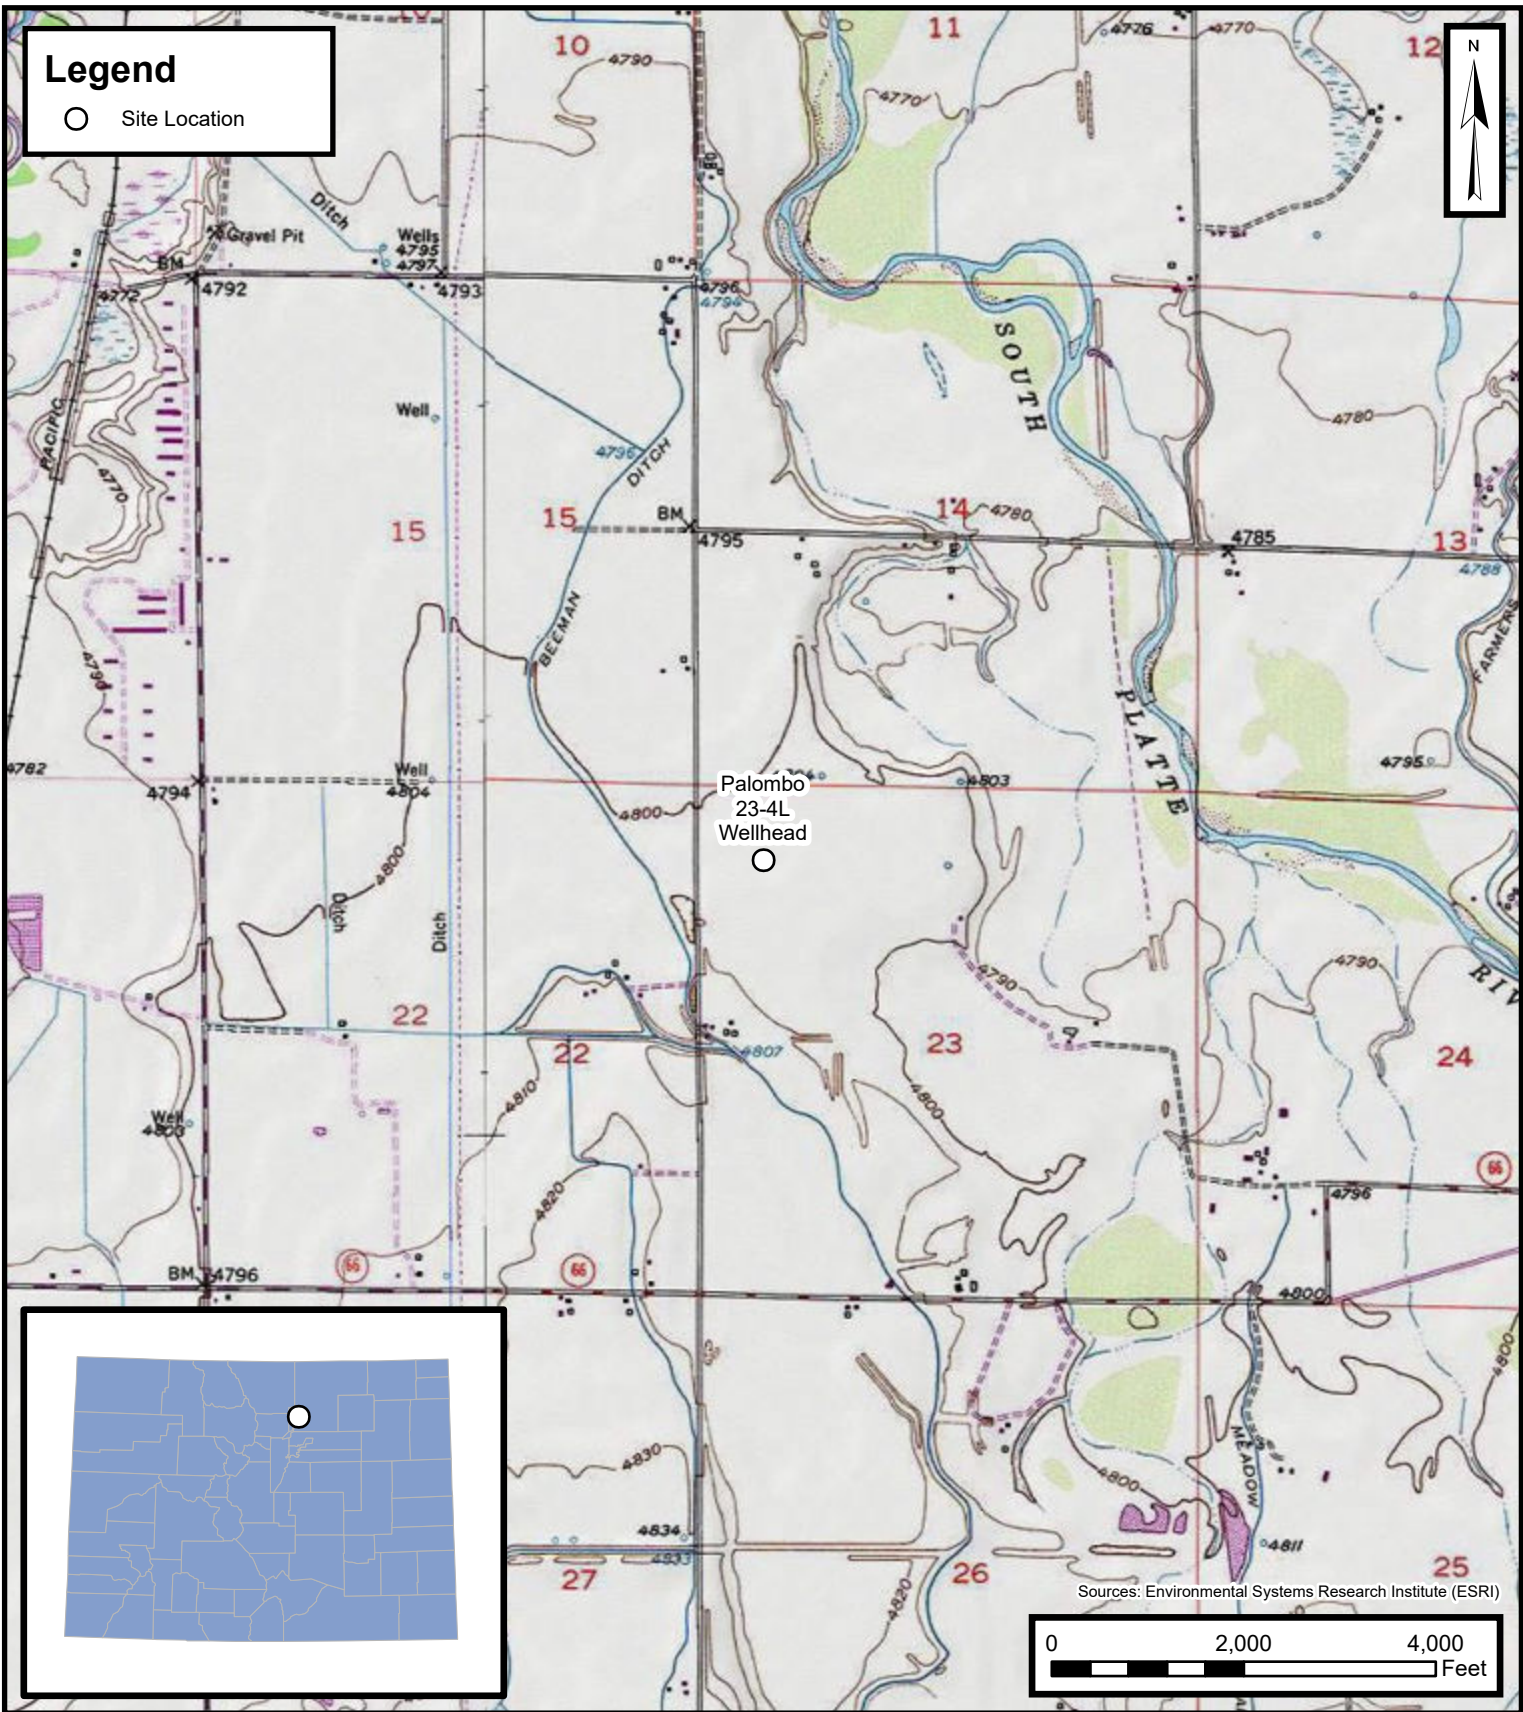

Legend

○ Site Location

Site Location Map

Palombo 23-4L Wellhead
Kerr-McGee Oil & Gas Onshore, LP
NWNW SEC 23-T3N-R67W
Weld County, CO

Project Number: 09A1417995

FIGURE

1