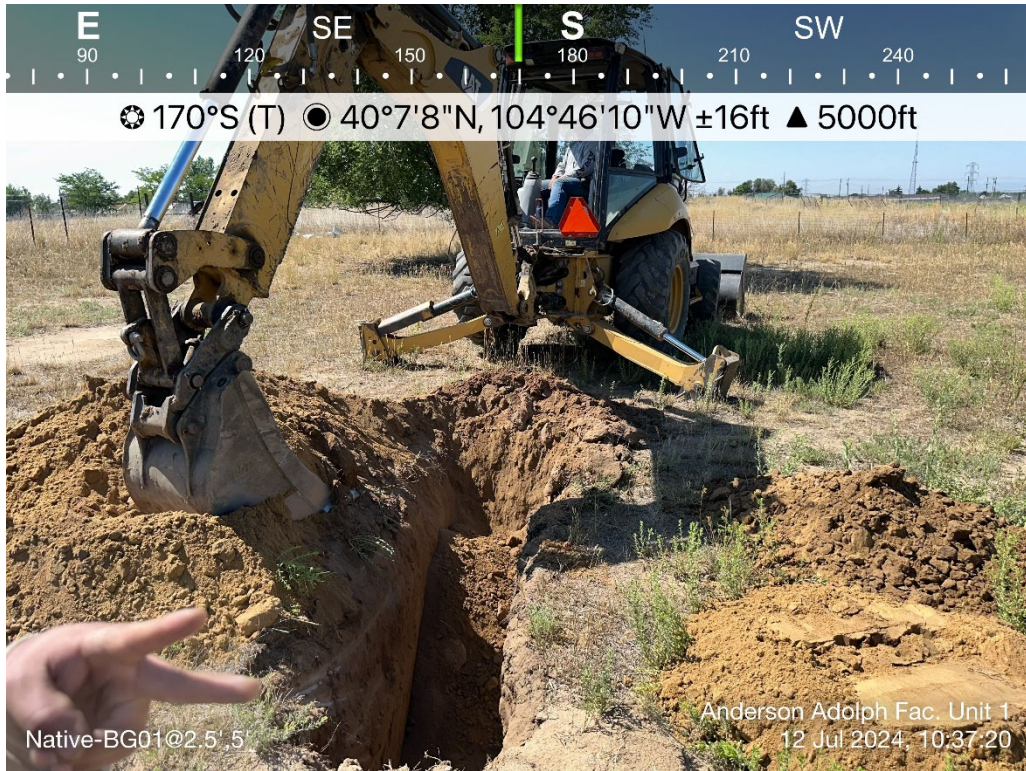

PHOTO LOG
ANDERSON ADOLPH FACILITY & ADOLPH UNIT 1 WELLHEAD
WELD COUNTY, COLORADO
KERR-MCGEE OIL & GAS ONSHORE, LP

Wellhead Excavation

Flowline Sample 01 Location

PHOTO LOG
ANDERSON ADOLPH FACILITY & ADOLPH UNIT 1 WELLHEAD
WELD COUNTY, COLORADO
KERR-MCGEE OIL & GAS ONSHORE, LP

Background Sample Location

Background Sample Location

PHOTO LOG
ANDERSON ADOLPH FACILITY & ADOLPH UNIT 1 WELLHEAD
WELD COUNTY, COLORADO
KERR-MCGEE OIL & GAS ONSHORE, LP

Background Sample Location

Background Sample Location

PHOTO LOG
ANDERSON ADOLPH FACILITY & ADOLPH UNIT 1 WELLHEAD
WELD COUNTY, COLORADO
KERR-MCGEE OIL & GAS ONSHORE, LP

PACM

Separator Sample Location

PHOTO LOG
ANDERSON ADOLPH FACILITY & ADOLPH UNIT 1 WELLHEAD
WELD COUNTY, COLORADO
KERR-MCGEE OIL & GAS ONSHORE, LP

Separator Outlet Excavation

Background Sample Location

PHOTO LOG
ANDERSON ADOLPH FACILITY & ADOLPH UNIT 1 WELLHEAD
WELD COUNTY, COLORADO
KERR-MCGEE OIL & GAS ONSHORE, LP

Separator Outlet Excavation

Separator Inlet Excavation