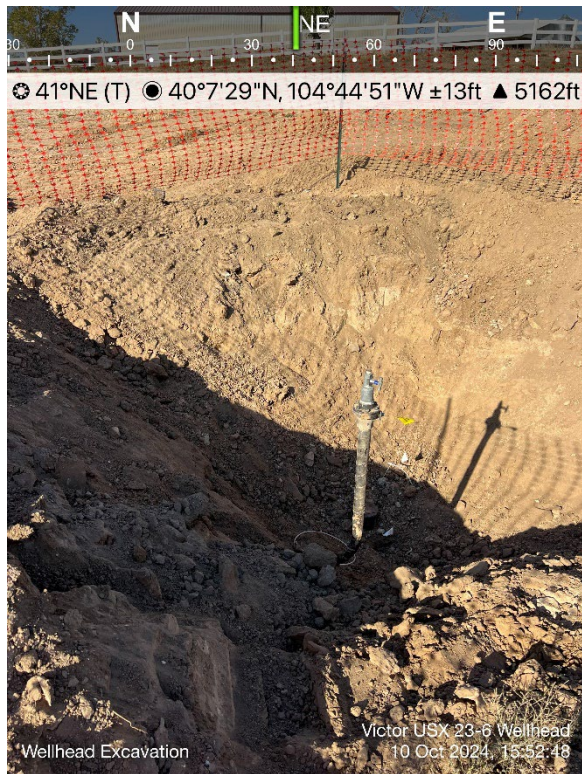

**PHOTO LOG**  
**VICTOR USX W 23-6 WELLHEAD**  
**WELD COUNTY, COLORADO**  
**KERR-MCGEE OIL & GAS ONSHORE, LP**

Wellhead Excavation

Wellhead Excavation

PHOTO LOG  
VICTOR USX W 23-6 WELLHEAD  
WELD COUNTY, COLORADO  
KERR-MCGEE OIL & GAS ONSHORE, LP

Wellhead Riser Sample Location

Native Background Sample Location 01

**PHOTO LOG**  
**VICTOR USX W 23-6 WELLHEAD**  
**WELD COUNTY, COLORADO**  
**KERR-MCGEE OIL & GAS ONSHORE, LP**

Native Background Sample Location 02

Native Background Sample Location 03

PHOTO LOG  
VICTOR USX W 23-6 WELLHEAD  
WELD COUNTY, COLORADO  
KERR-MCGEE OIL & GAS ONSHORE, LP

Native Background Sample Location 04

Native Background Sample Location 05

**PHOTO LOG**  
**VICTOR USX W 23-6 WELLHEAD**  
**WELD COUNTY, COLORADO**  
**KERR-MCGEE OIL & GAS ONSHORE, LP**

Native Background Sample Location 06