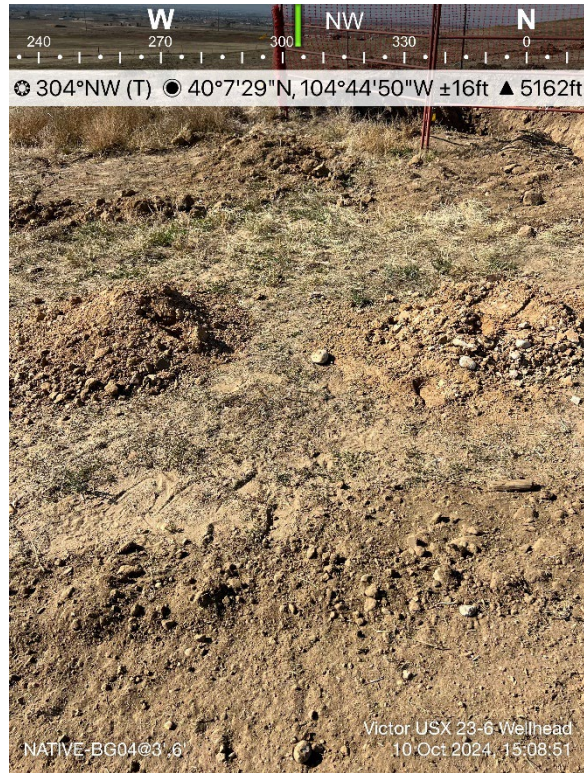

**PHOTO LOG**  
**VICTOR USX W 23-6 WELLHEAD**  
**WELD COUNTY, COLORADO**  
**KERR-MCGEE OIL & GAS ONSHORE, LP**

Wellhead Excavation

Wellhead Excavation

PHOTO LOG  
VICTOR USX W 23-6 WELLHEAD  
WELD COUNTY, COLORADO  
KERR-MCGEE OIL & GAS ONSHORE, LP

Wellhead Riser Sample Location

Native Background Sample Location 01

**PHOTO LOG**  
**VICTOR USX W 23-6 WELLHEAD**  
**WELD COUNTY, COLORADO**  
**KERR-MCGEE OIL & GAS ONSHORE, LP**

Native Background Sample Location 02

Native Background Sample Location 03

PHOTO LOG  
VICTOR USX W 23-6 WELLHEAD  
WELD COUNTY, COLORADO  
KERR-MCGEE OIL & GAS ONSHORE, LP

Native Background Sample Location 04

Native Background Sample Location 05

**PHOTO LOG**  
**VICTOR USX W 23-6 WELLHEAD**  
**WELD COUNTY, COLORADO**  
**KERR-MCGEE OIL & GAS ONSHORE, LP**

Native Background Sample Location 06