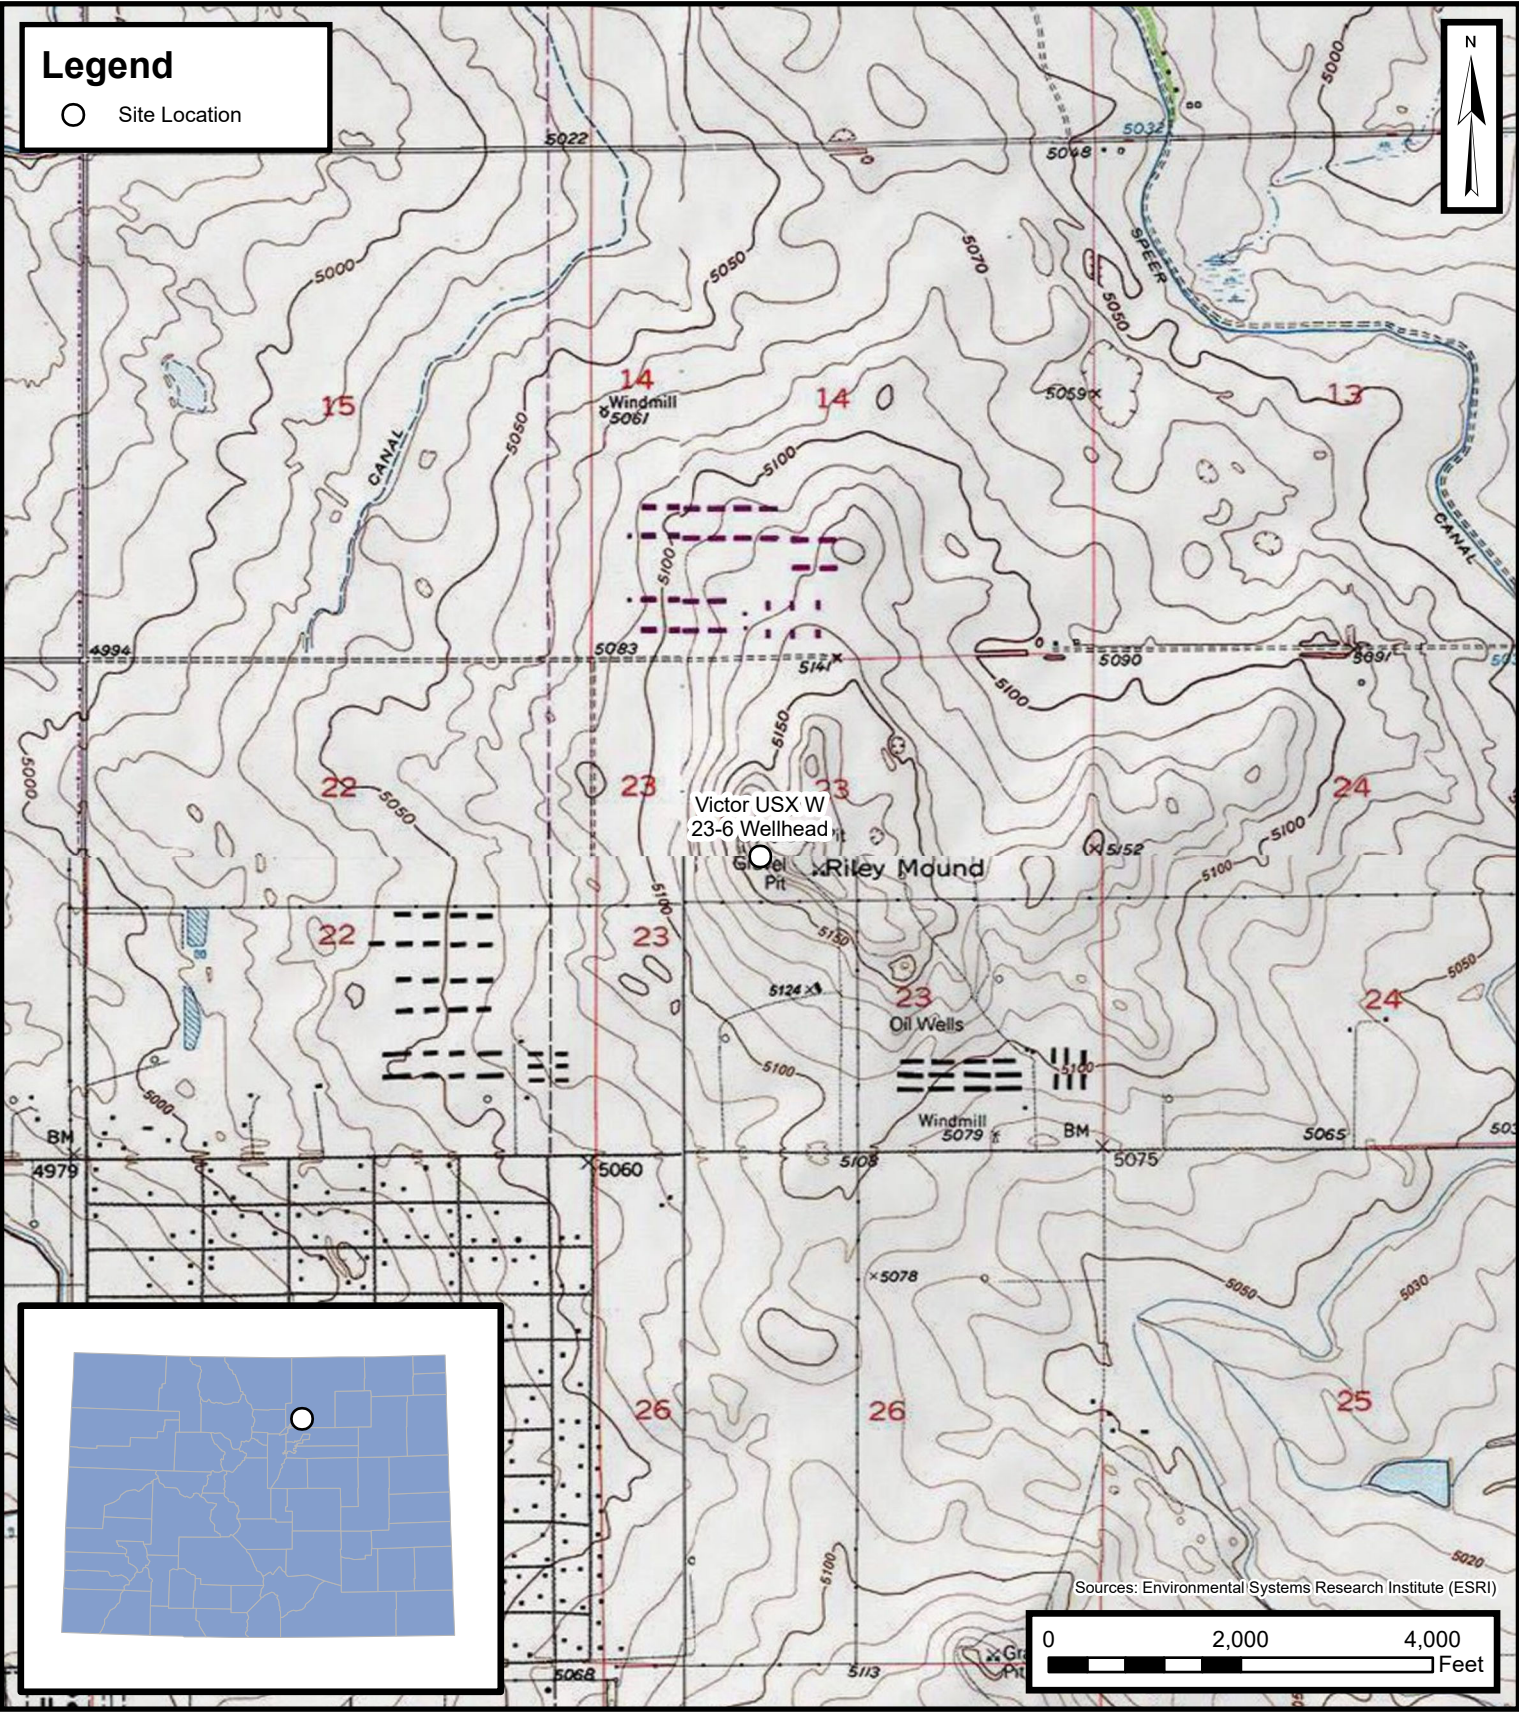

Legend

○ Site Location

Site Location Map
Victor USX W 23-6 Wellhead
Kerr-McGee Oil & Gas Onshore, LP
SENW SEC 23-T2N-R66W
Weld County, CO
Project Number: 09A1417821

FIGURE
1