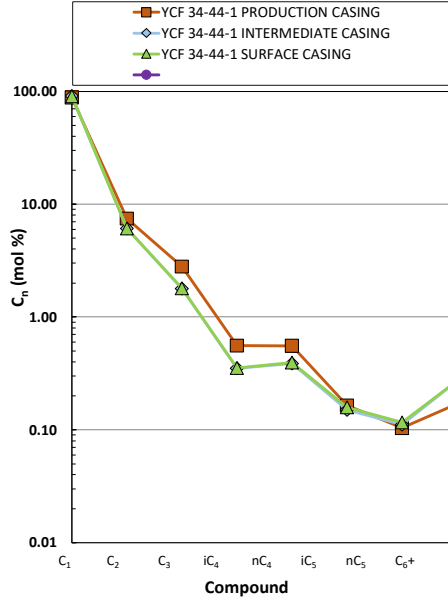

Hydrocarbon Composition Plot