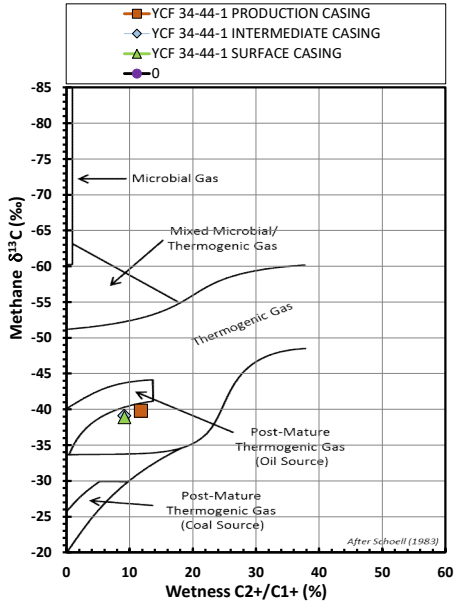

Methane $\delta^{13}\text{C}$ vs Wetness Genetic Classification Plot

Haworth Ratio Plot - Characterization of Hydrocarbon Type