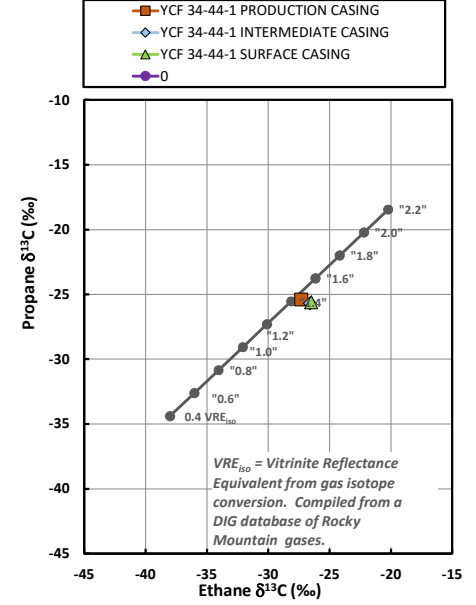

Ethane - Propane Maturity Plot

Methane $\delta^{13}\text{C}$ vs C1/(C2+C3) Genetic Classification Plot