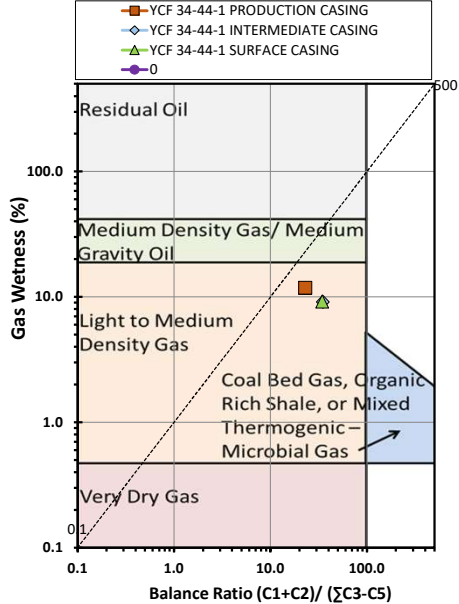

Haworth Ratio Plot - Characterization of Hydrocarbon Type