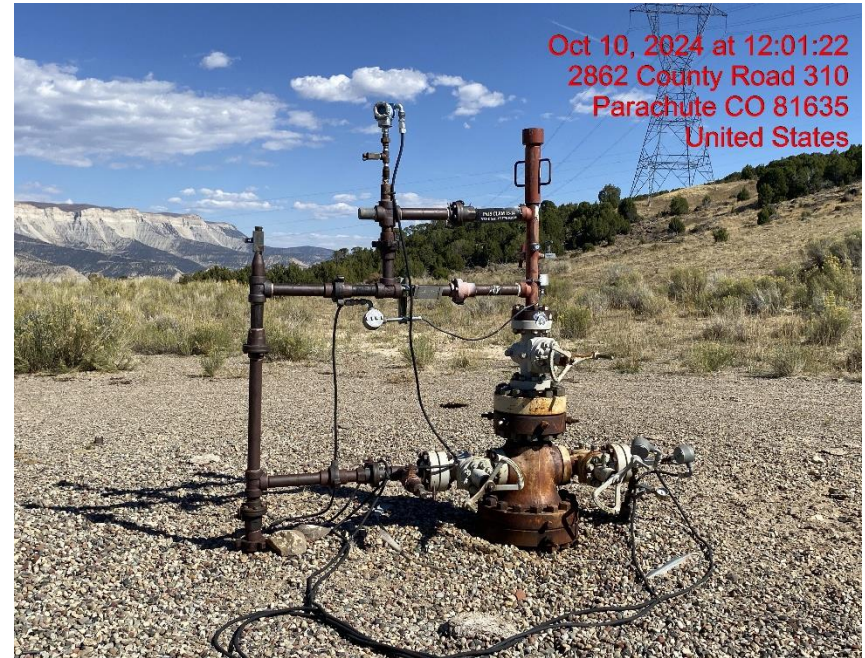

Inspection Photos

Location Name: CAERUS PICEANCE LLC, CLEM-67S95W/15NENE

Location ID: 324017

Date: 10/10/2024

Oct 10, 2024 at 12:00:11
2862 County Road 310
Parachute CO 81635
United States

Location Entrance – Photo #04142

Oct 10, 2024 at 12:01:22
2862 County Road 310
Parachute CO 81635
United States

Wellhead – Photo #04146

Inspection Photos

Location Name: CAERUS PICEANCE LLC, CLEM-67S95W/15NENE

Location ID: 324017

Date: 10/10/2024

Separator – Photo #04144

Tank Battery – Photo #04147

Inspection Photos

Location Name: CAERUS PICEANCE LLC, CLEM-67S95W/15NENE

Location ID: 324017

Date: 10/10/2024

Gas Meter – Photo #04143