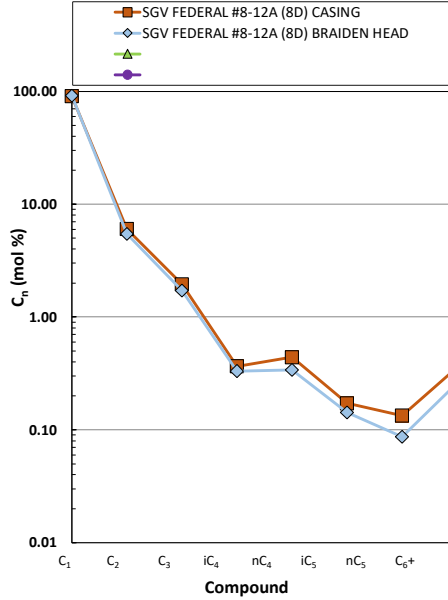

Hydrocarbon Composition Plot