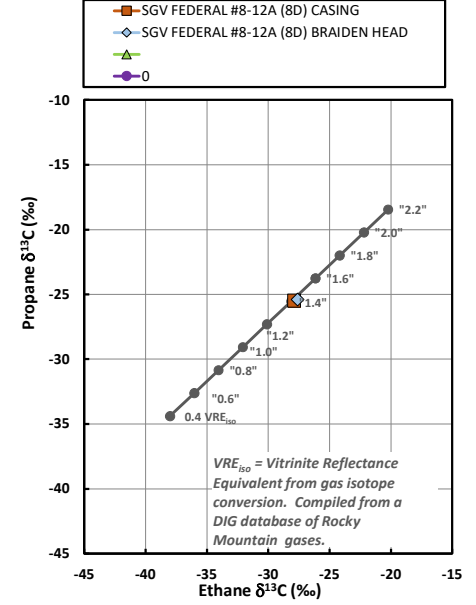

Ethane - Propane Maturity Plot

Methane $\delta^{13}\text{C}$ vs C1/(C2+C3) Genetic Classification Plot