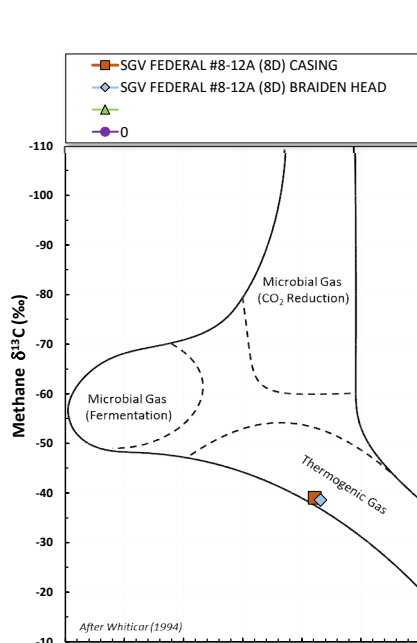

Haworth Ratio Plot - Characterization of Hydrocarbon Type