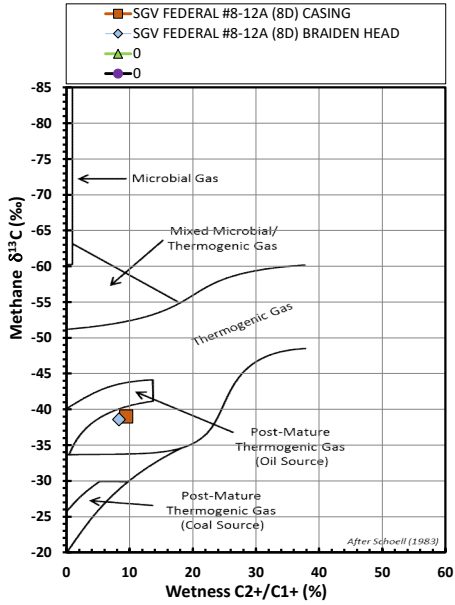

Methane $\delta^{13}\text{C}$ vs Wetness Genetic Classification Plot

Haworth Ratio Plot - Characterization of Hydrocarbon Type