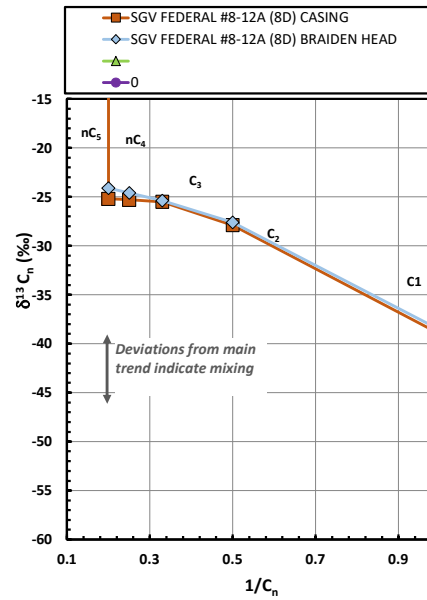

Mixing Plot

Methane $\delta^{13}\text{C}$ vs C1/(C2+C3) Genetic Classification Plot