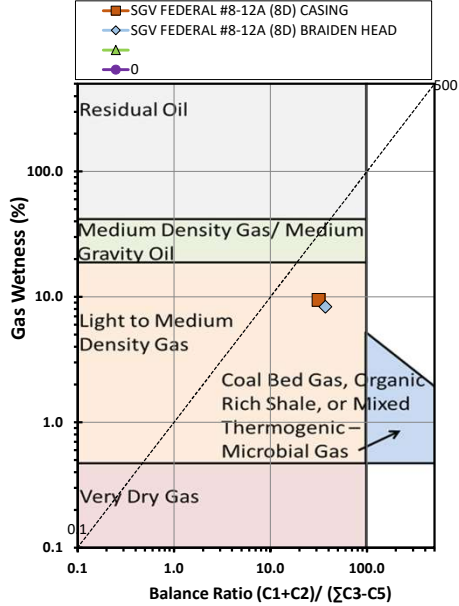

Haworth Ratio Plot - Characterization of Hydrocarbon Type