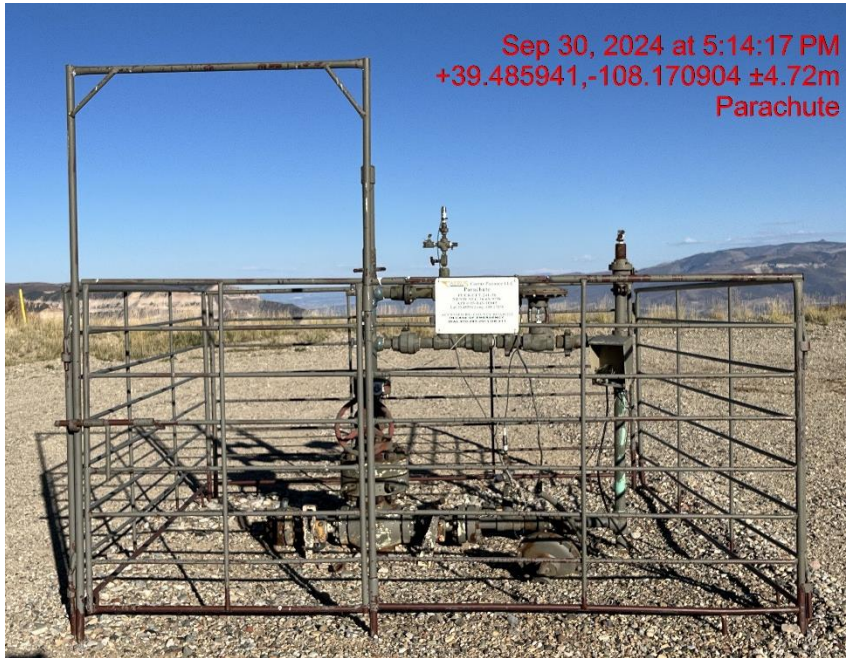

Inspection Photos

Location: QB ENERGY PUCKETT 66S97W/36NENW

Location ID: 324333

Date: 9/30/2024

Sep 30, 2024 at 5:13:11 PM
+39.485820,-108.171509 ±4.73m
Parachute

Sep 30, 2024 at 5:20:59 PM
+39.485934,-108.171303 ±4.73m
Parachute

Photo # 6668 Entrance to location

Photo # 6683 Location

Inspection Photos

Location: QB ENERGY PUCKETT 66S97W/36NENW

Location ID: 324333

Date: 9/30/2024

Photo #6669 Location

Photo # 6679 Location

Inspection Photos

Location: QB ENERGY PUCKETT 66S97W/36NENW

Location ID: 324333

Date: 9/30/2024

Photo # 6682 Location

Photo # 6688 NE corner of location

Inspection Photos

Location: QB ENERGY PUCKETT 66S97W/36NENW

Location ID: 324333

Date: 9/30/2024

Photo # 6689 SE corner of location

Photo # 6673 Debris

Inspection Photos

Location: QB ENERGY PUCKETT 66S97W/36NENW

Location ID: 324333

Date: 9/30/2024