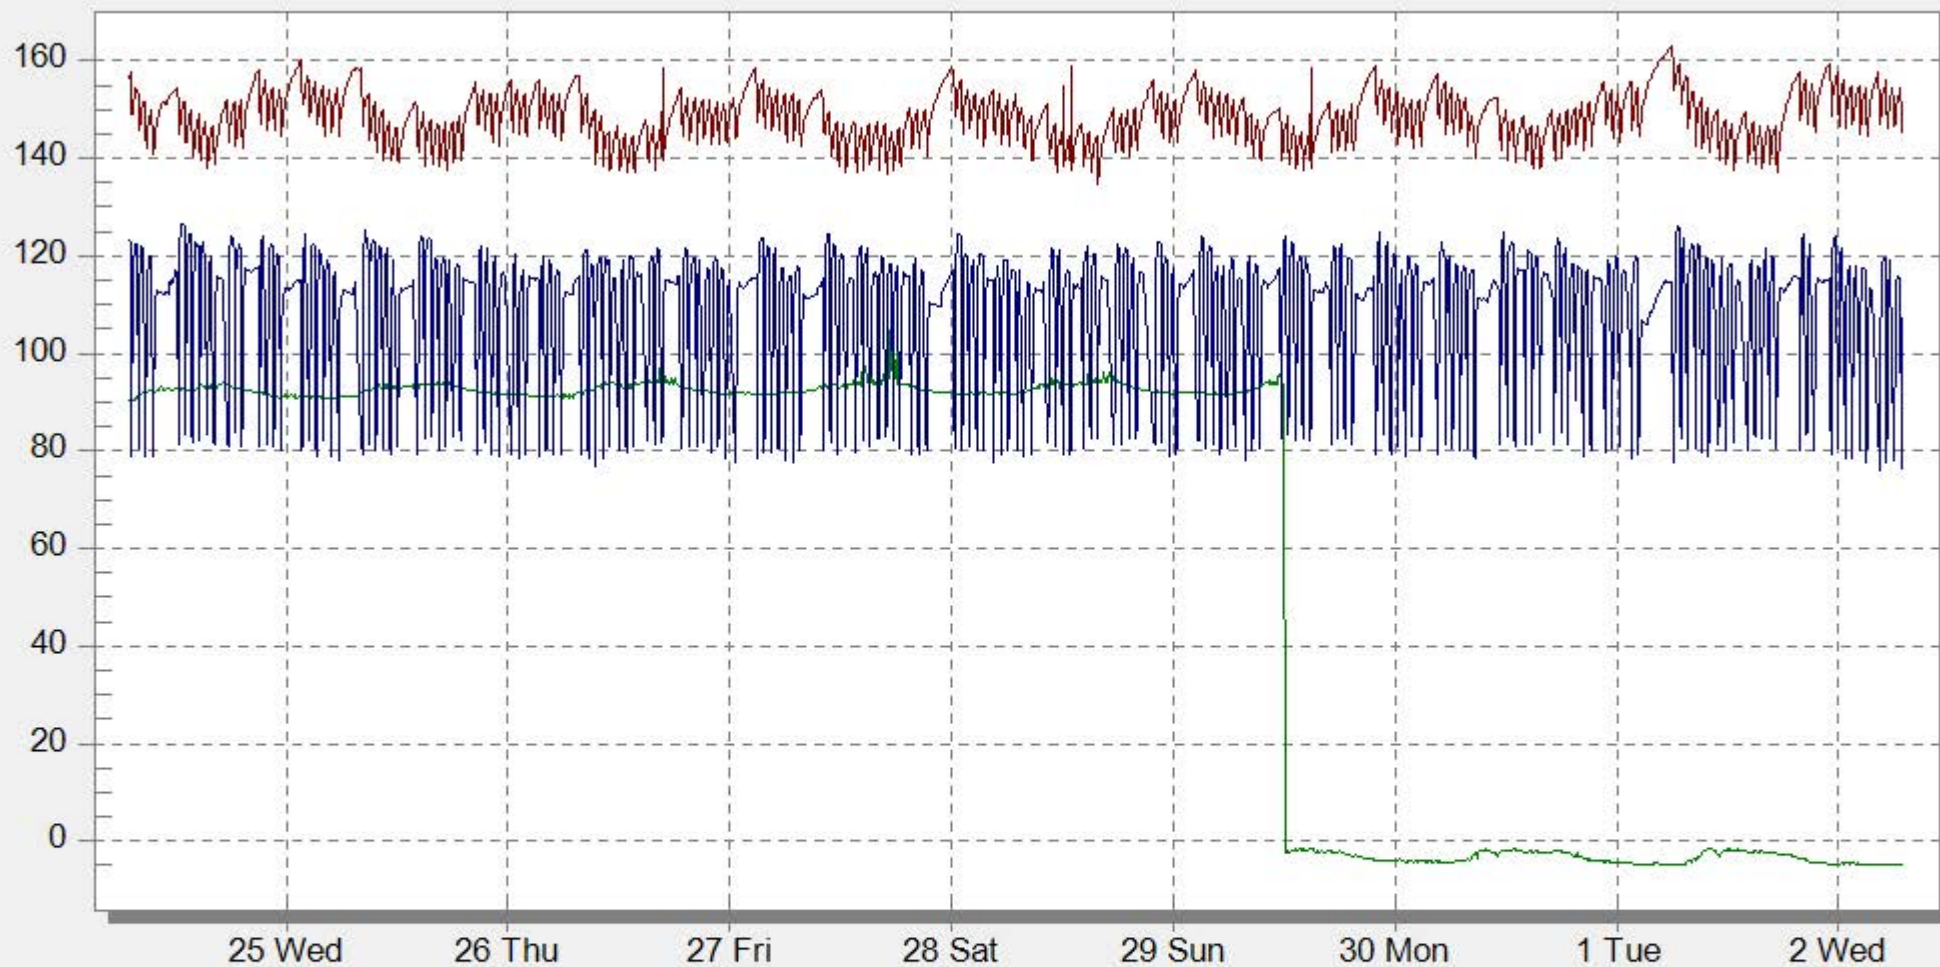

9/24/2024 07:00:37 to 10/2/2024 07:00:37

Sep 2024

WELL_GUND_13_6 Braden Head PSI

WELL_GUND_13_6 Tubing Press

WELL_GUND_13_6 Casing Press

Close

4/5/2024 07:01:03 to 10/2/2024 07:01:03

2024

WELL_GUND_13_6 Braden Head PSI

WELL_GUND_13_6 Tubing Press

WELL_GUND_13_6 Casing Press

Navigation icons: play, stop, back, forward, refresh, and a data table icon. The data table icon is active, showing a grid with the number '8' in the first column and '24' in the second column. To the right of the table icon is a '3D' button.