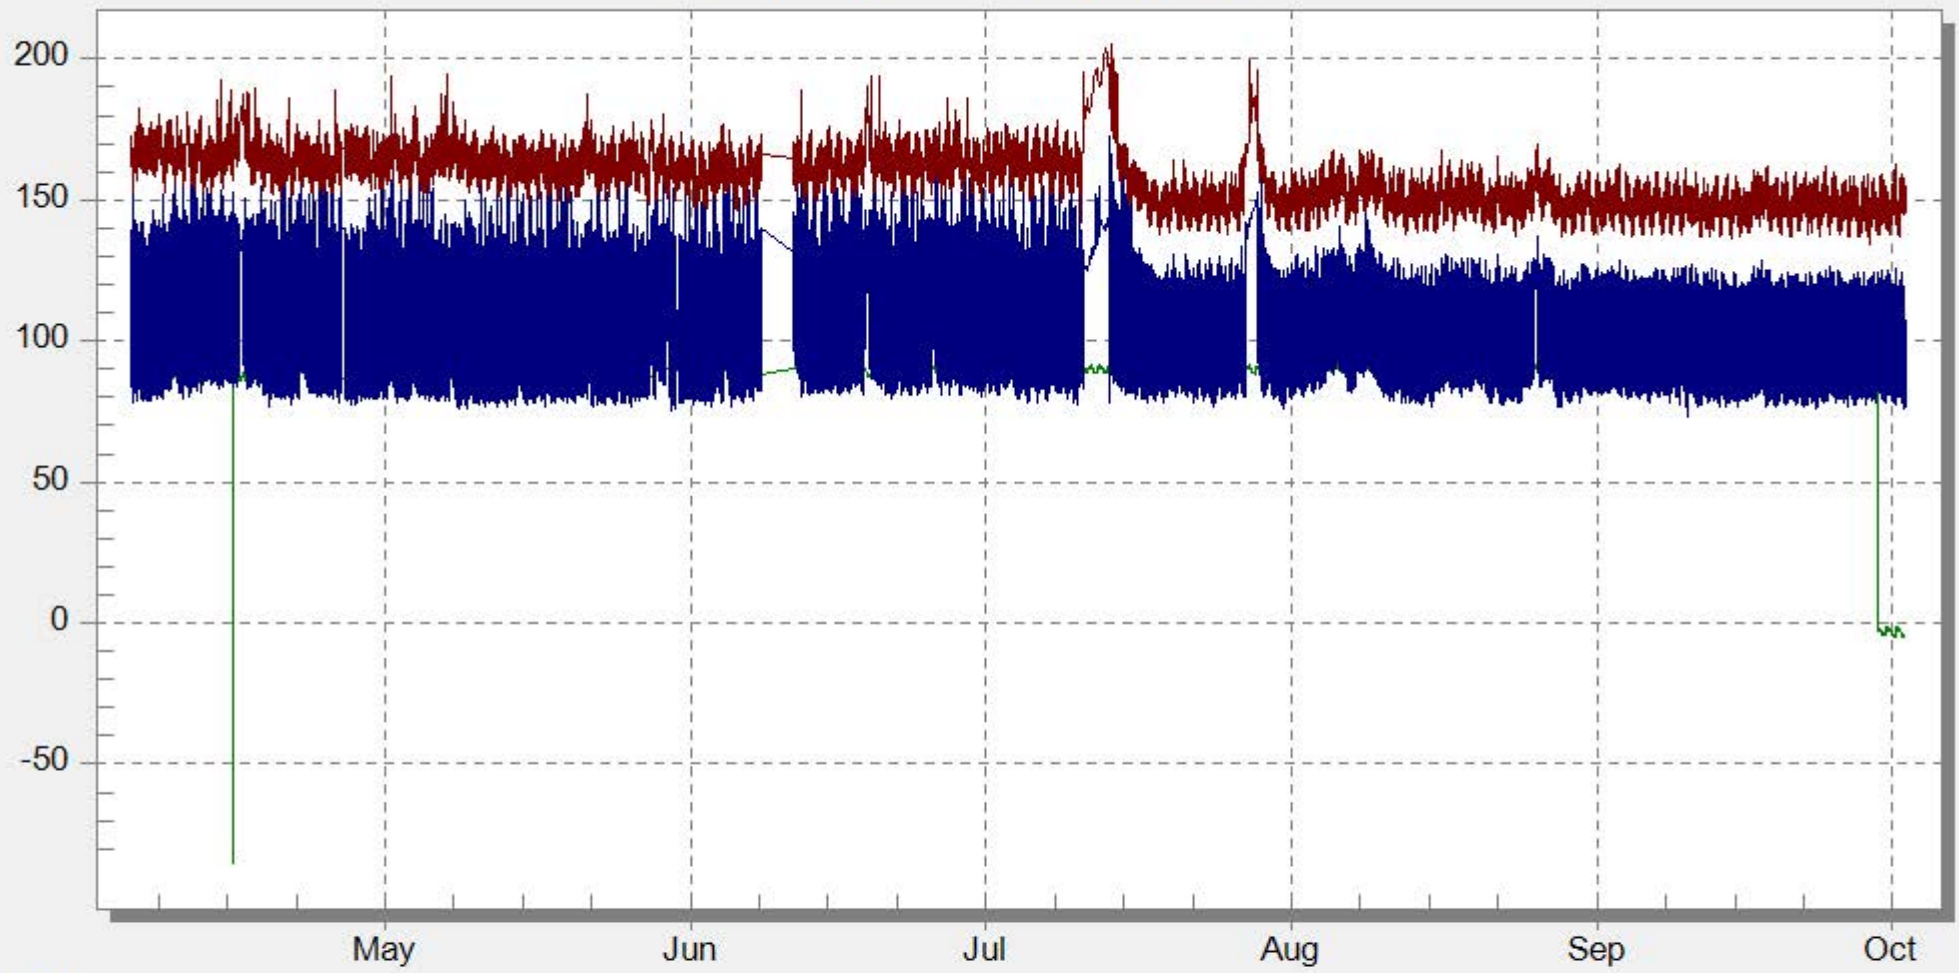

4/5/2024 07:01:03 to 10/2/2024 07:01:03

2024

WELL_GUND_13_6 Braden Head PSI

WELL_GUND_13_6 Tubing Press

WELL_GUND_13_6 Casing Press

Close