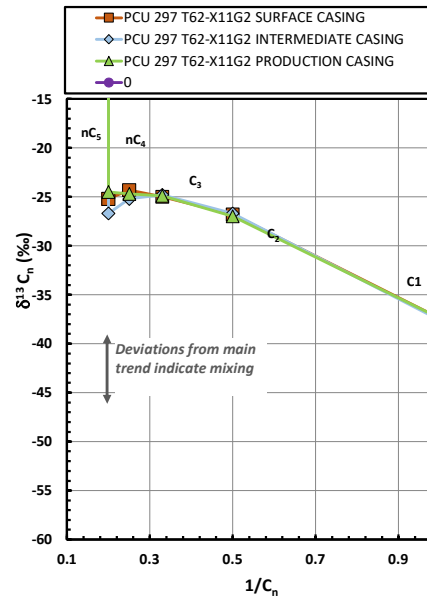

Mixing Plot

Methane $\delta^{13}\text{C}$ vs C1/(C2+C3) Genetic Classification Plot