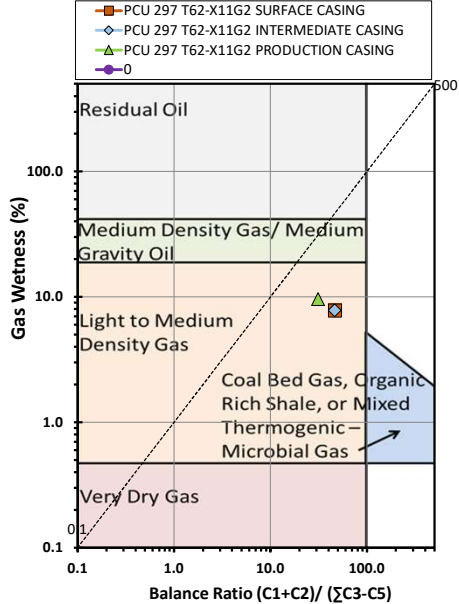

Haworth Ratio Plot - Characterization of Hydrocarbon Type