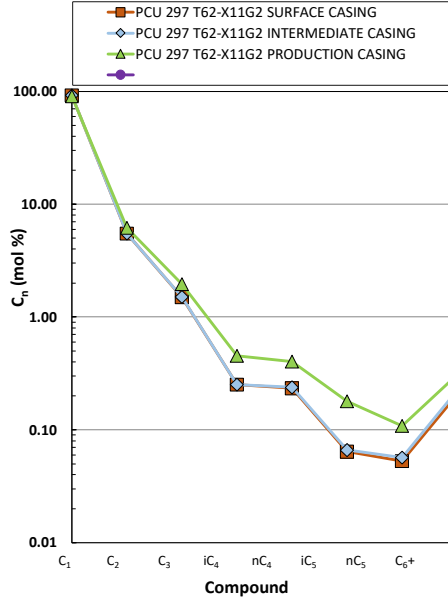

Hydrocarbon Composition Plot