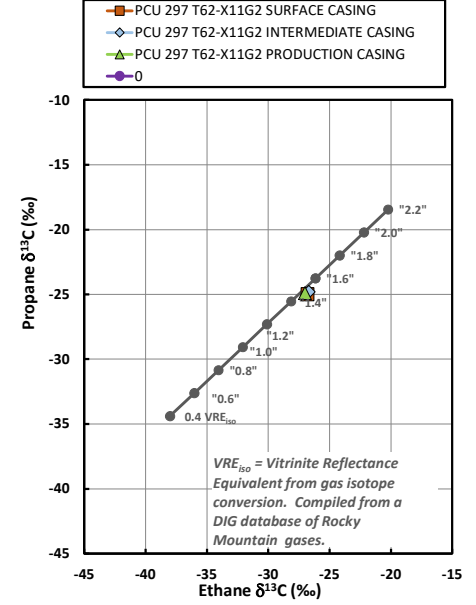

Ethane - Propane Maturity Plot

Methane $\delta^{13}\text{C}$ vs C1/(C2+C3) Genetic Classification Plot