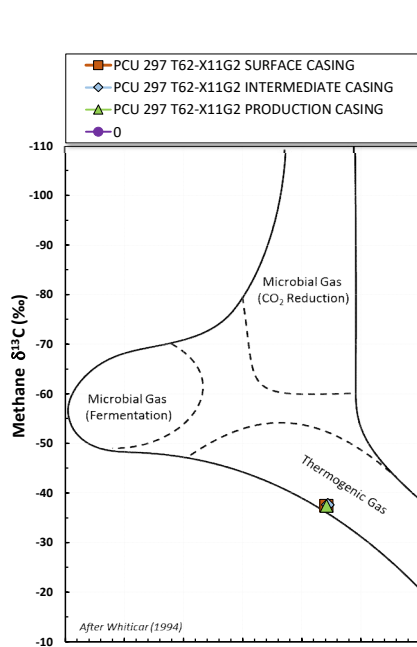

Haworth Ratio Plot - Characterization of Hydrocarbon Type