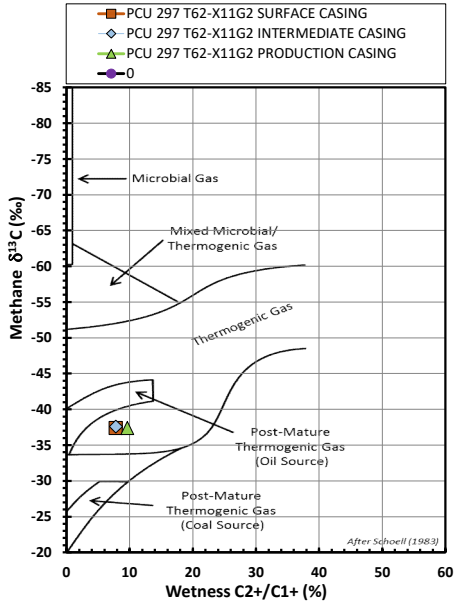

Methane $\delta^{13}\text{C}$ vs Wetness Genetic Classification Plot

Haworth Ratio Plot - Characterization of Hydrocarbon Type