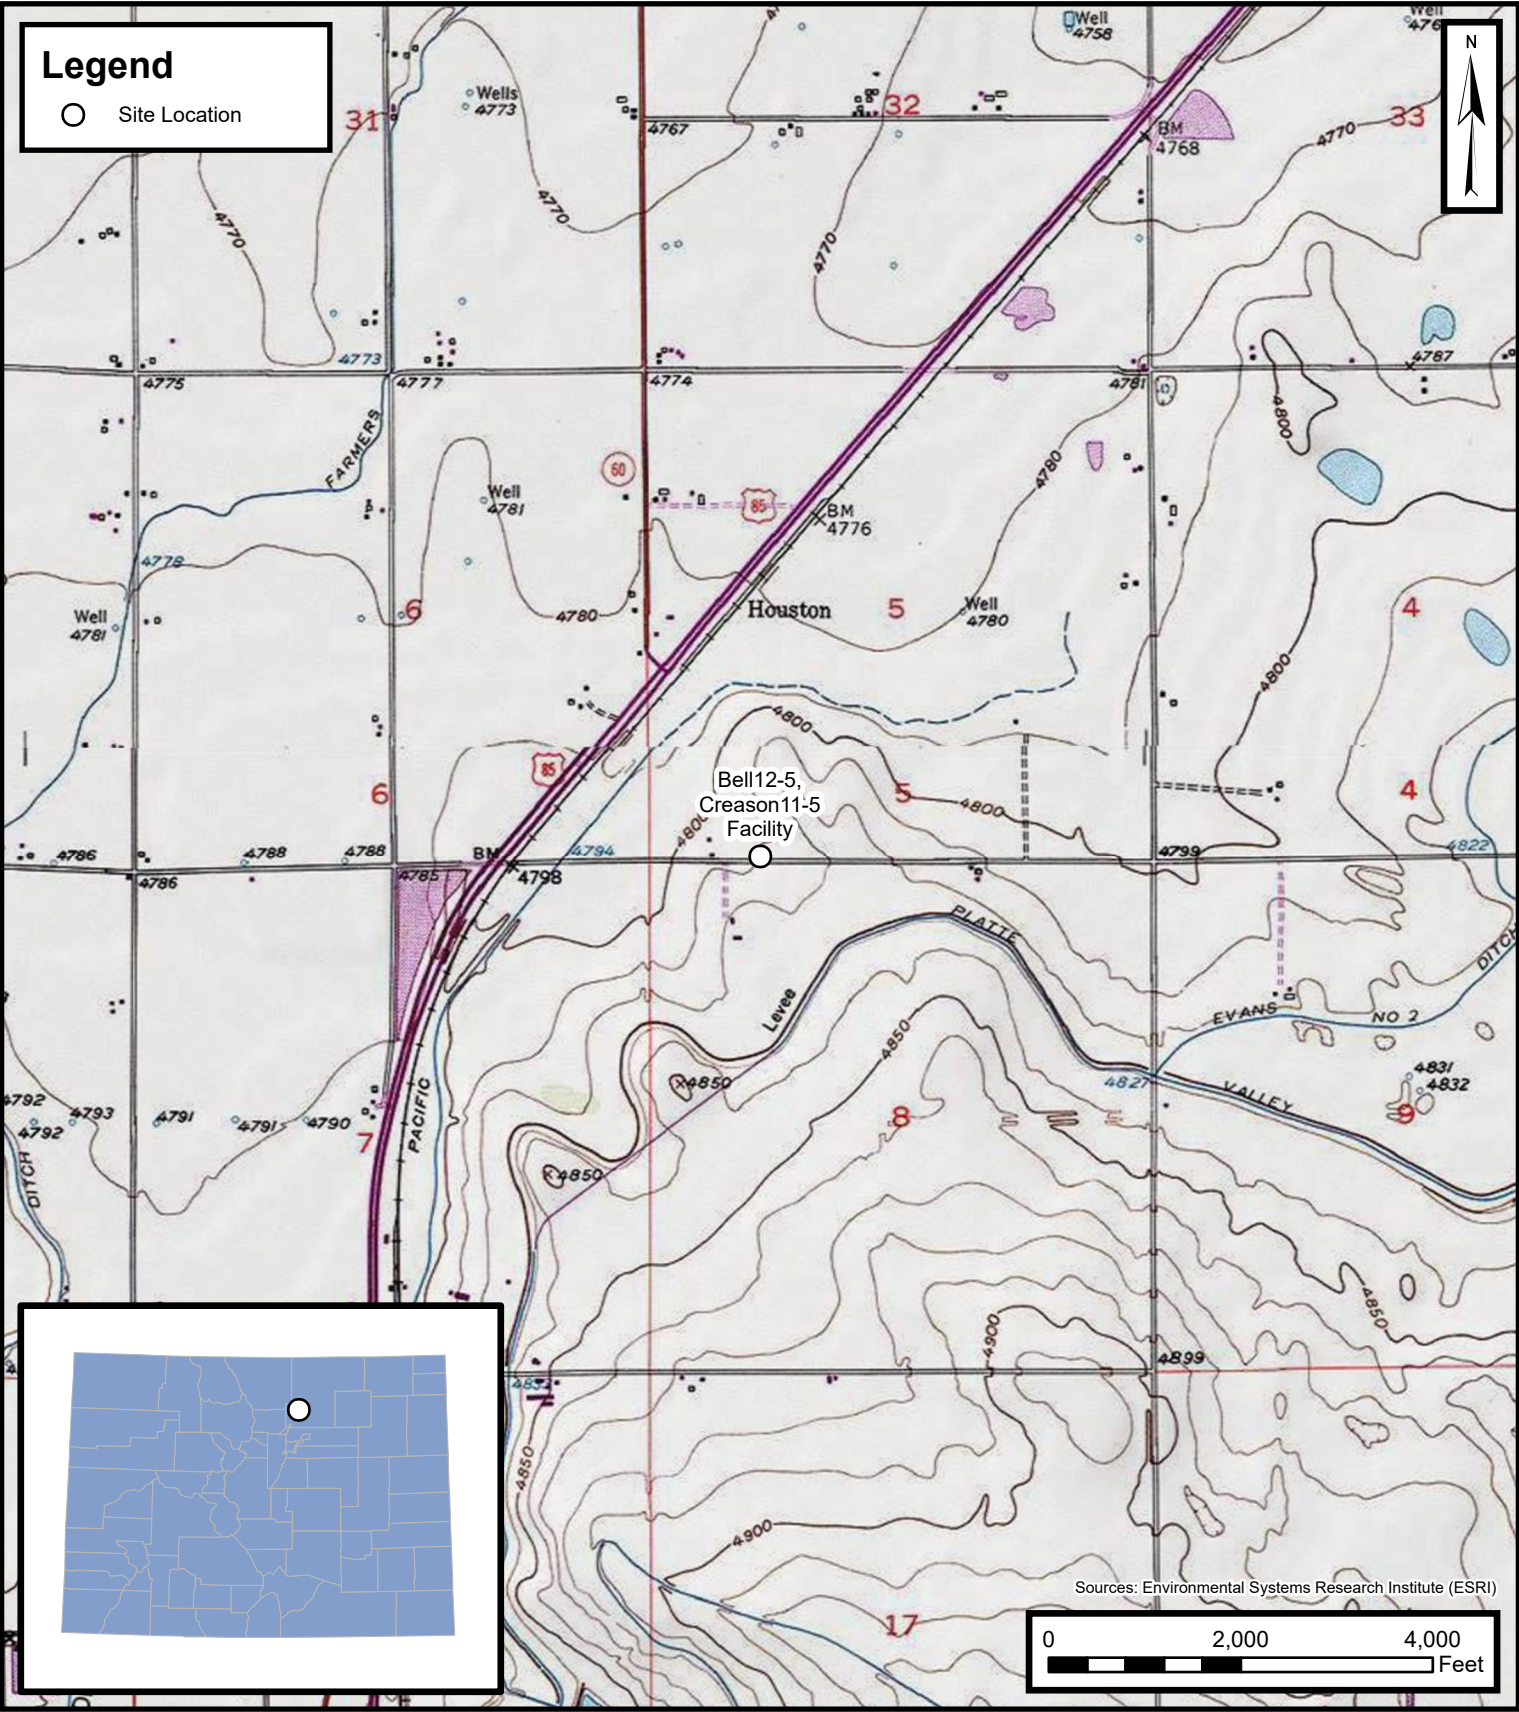

Legend

○ Site Location

Sources: Environmental Systems Research Institute (ESRI)

Site Location Map
Bell12-5, Creason11-5 Facility
Kerr-McGee Oil & Gas Onshore, LP
SWSW SEC 5-T3N-R66W
Weld County, CO

Project Number: 09A14171005

FIGURE
1