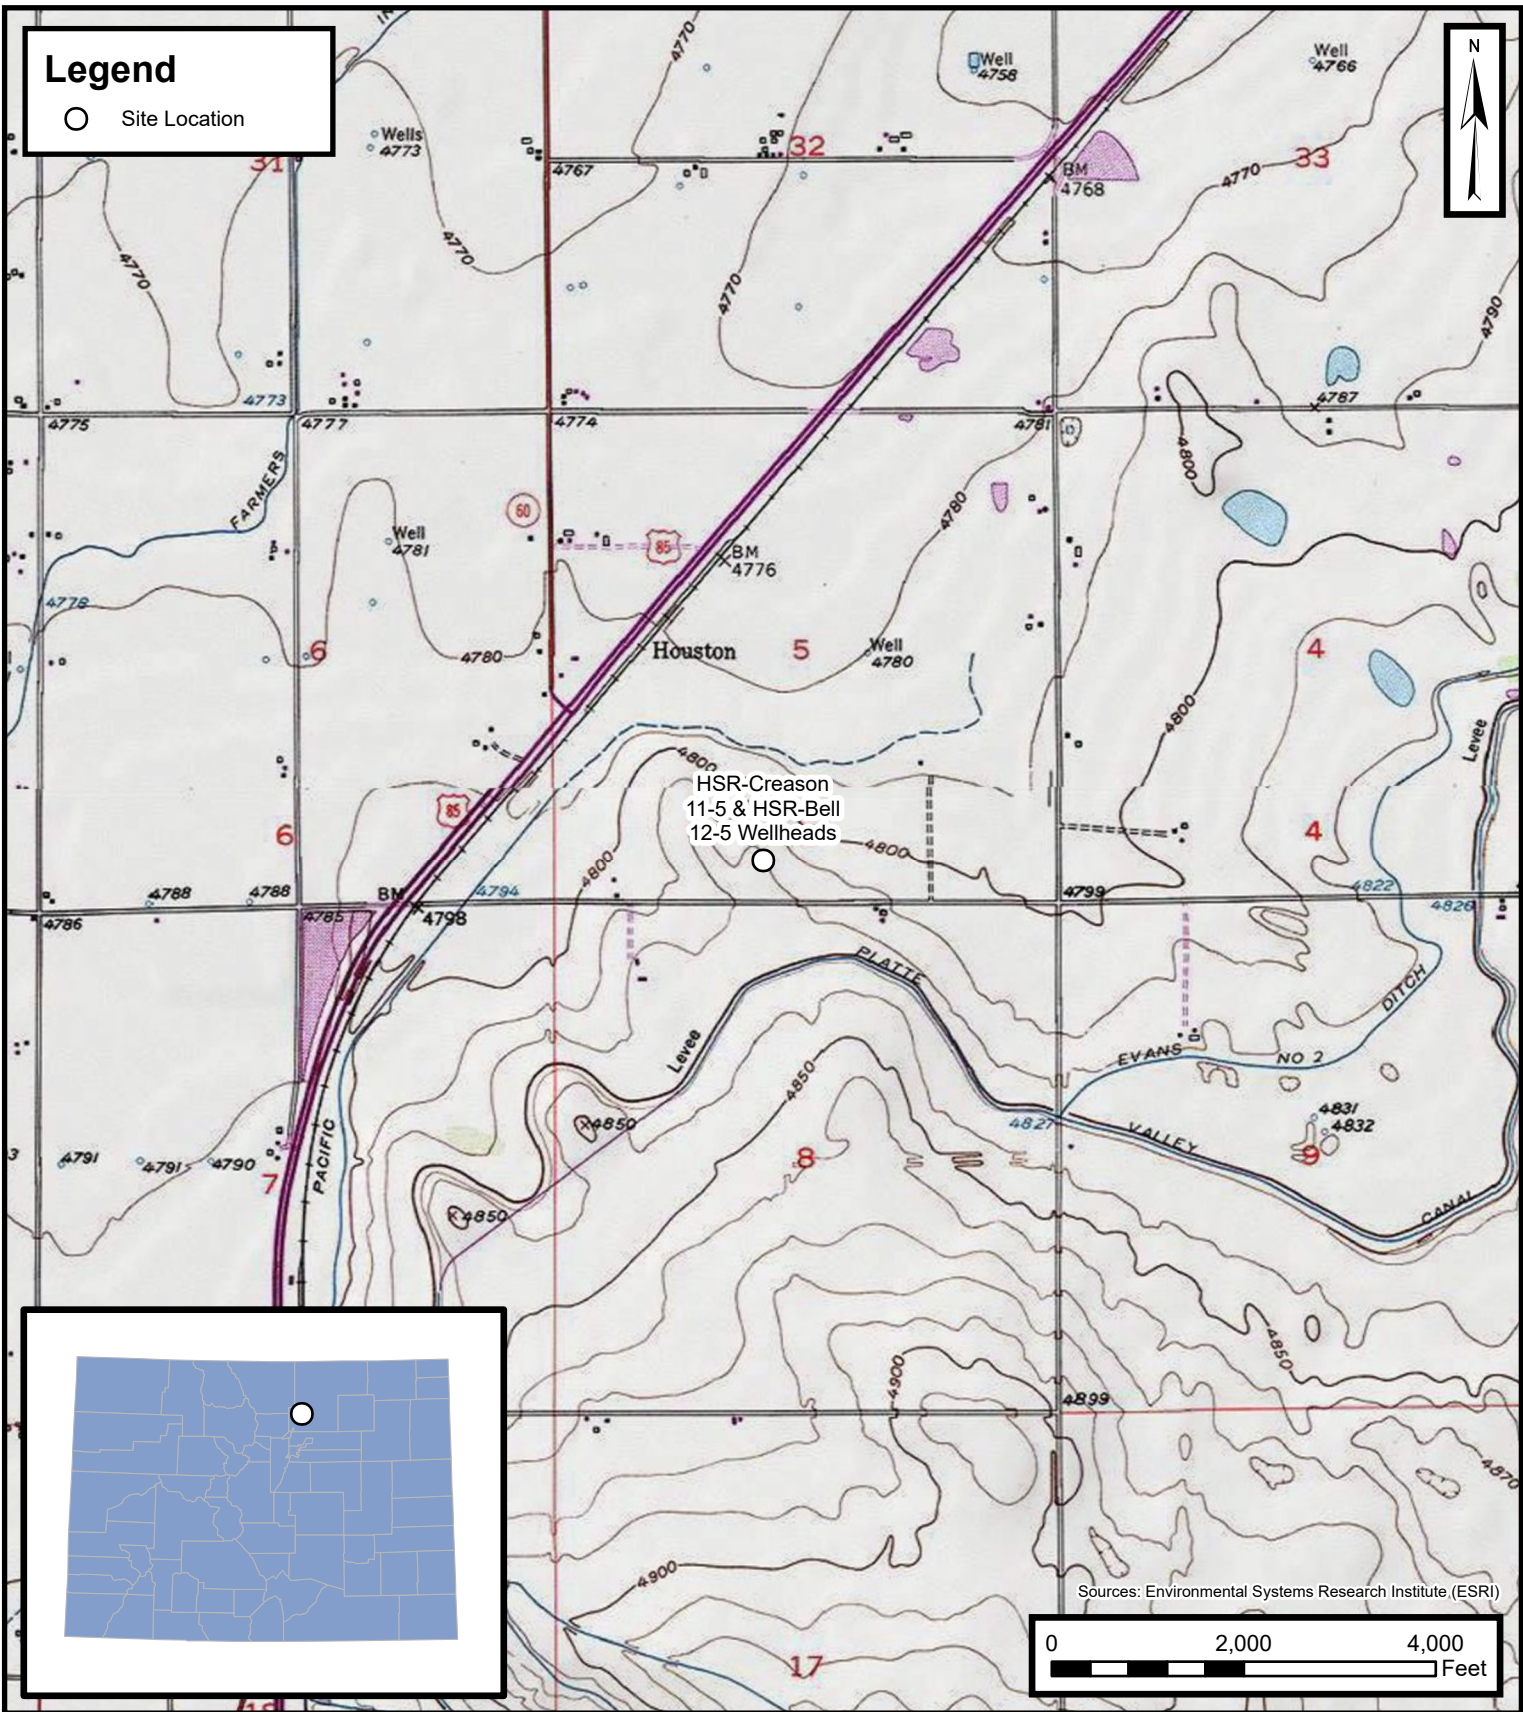

Legend

○ Site Location

Environmental, Engineering and Hydrogeologic Consultants

Site Location Map

HSR-Creoson 11-5 & HSR-Bell 12-5 Wellheads
Kerr-McGee Oil & Gas Onshore, LP
SESW SEC 5-T3N-R66W
Weld County, CO

Project Number: 09A14171004

FIGURE

1