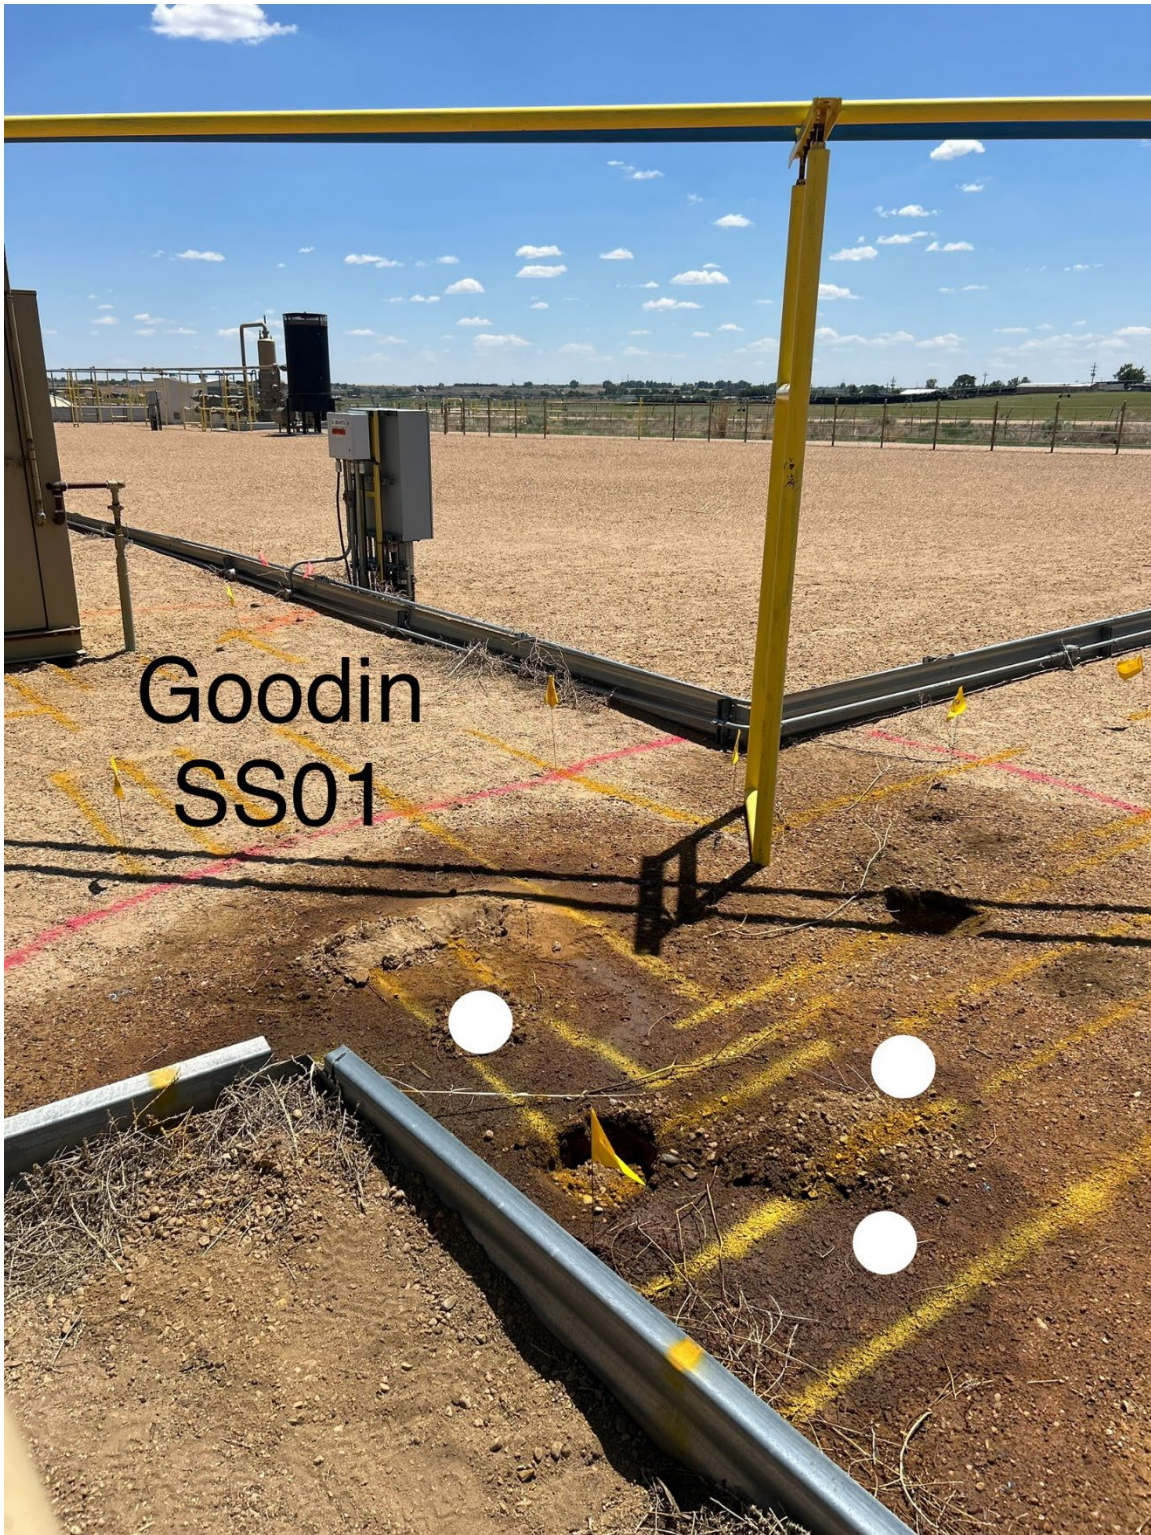

Goodin Illegal Dump Photo Log

☉ 280°W (T) ● 40°3'34"N, 104°42'8"W ±13ft ▲ 4982ft

Goodin
BG01

10 Jul 2024, 12:48:36