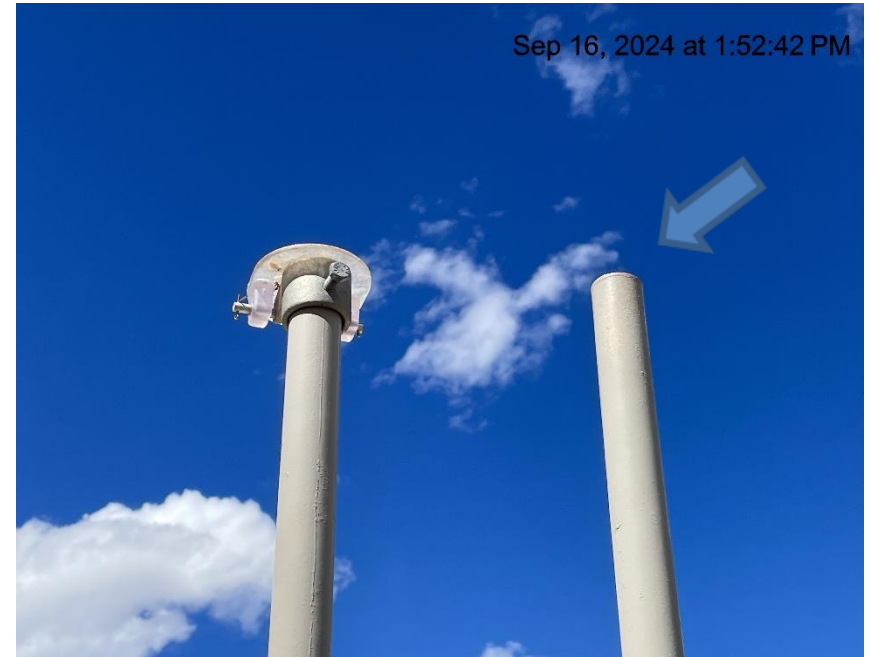

## Inspection Photos

Location Name: MUSTANG RESOURCES LLC JUHAN FEDERAL 1-35-6S-94W Pad

Location ID: 322298

**Photo # 531 PRV vent line does not comply with CECMC pressure safety device rules**

**Photo # 532 PRV vent line does not comply with CECMC pressure safety device rules**