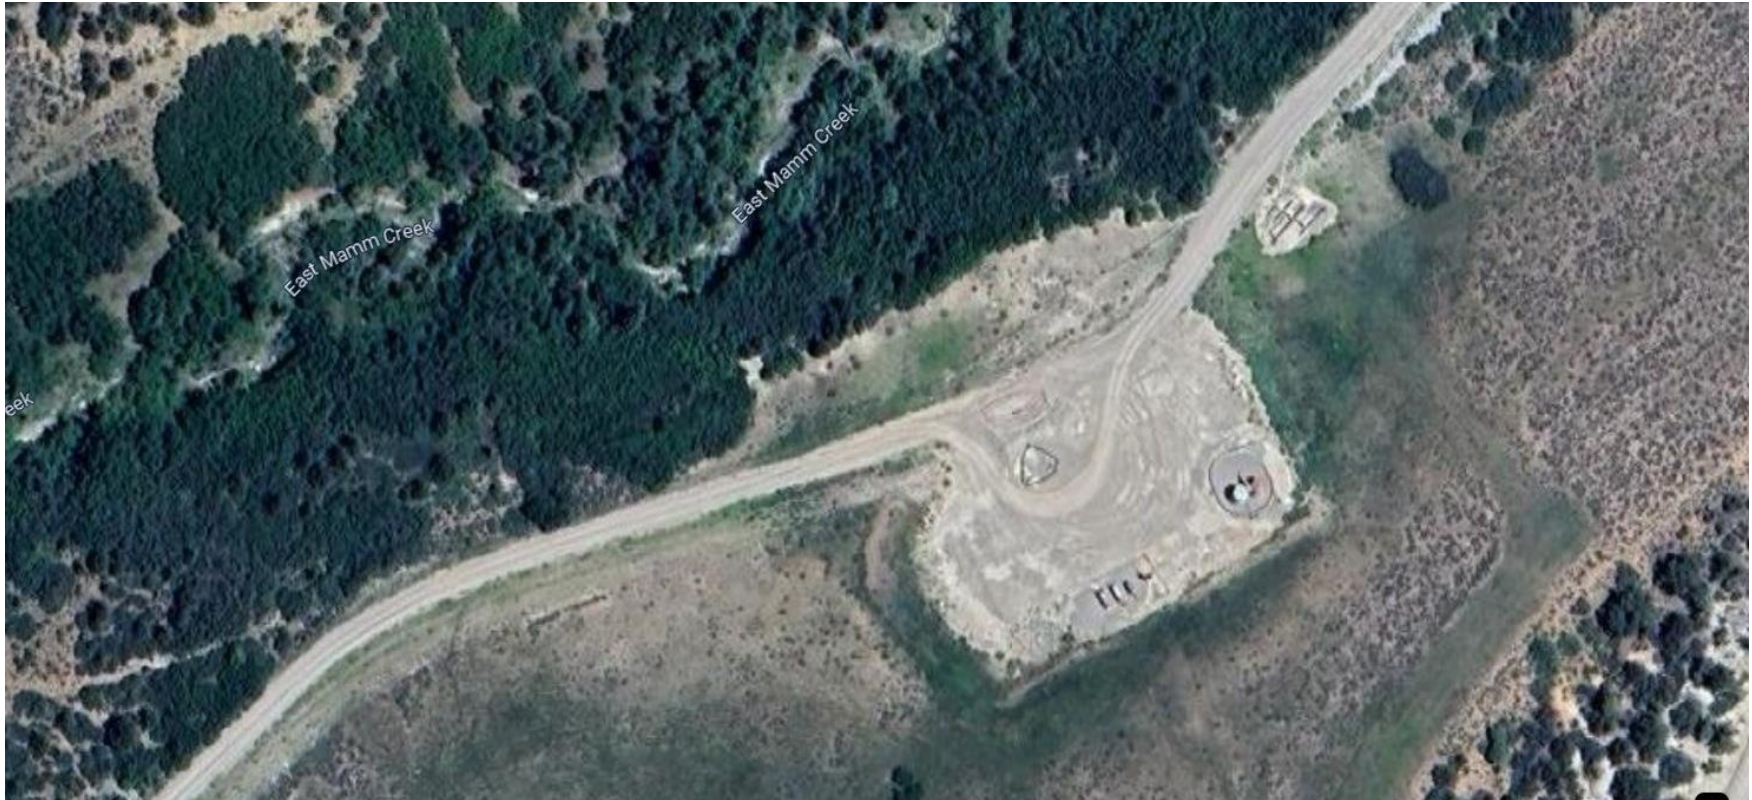

**Storm Water Management and Erosion control**  
**Location Name: CAERUS PICEANCE LLC SHIDELER 6-8 (H6) Pad**  
**Location #: 334344**

**Location Overview: Location is within High  
Priority/NSO/Black Bear Habitat areas. Location is  
approximately 72 yards from East Mamm Creek.**

**Section/Township/Range: 6 8S92W**

**Storm water Management and Erosion control**  
**Location Name: CAERUS PICEANCE LLC SHIDELER 6-8 (H6) Pad**  
**Location #: 334344**

**North West corner of location.**

**North East corner of location.**

**South West corner of location.**

**South East corner of location.**