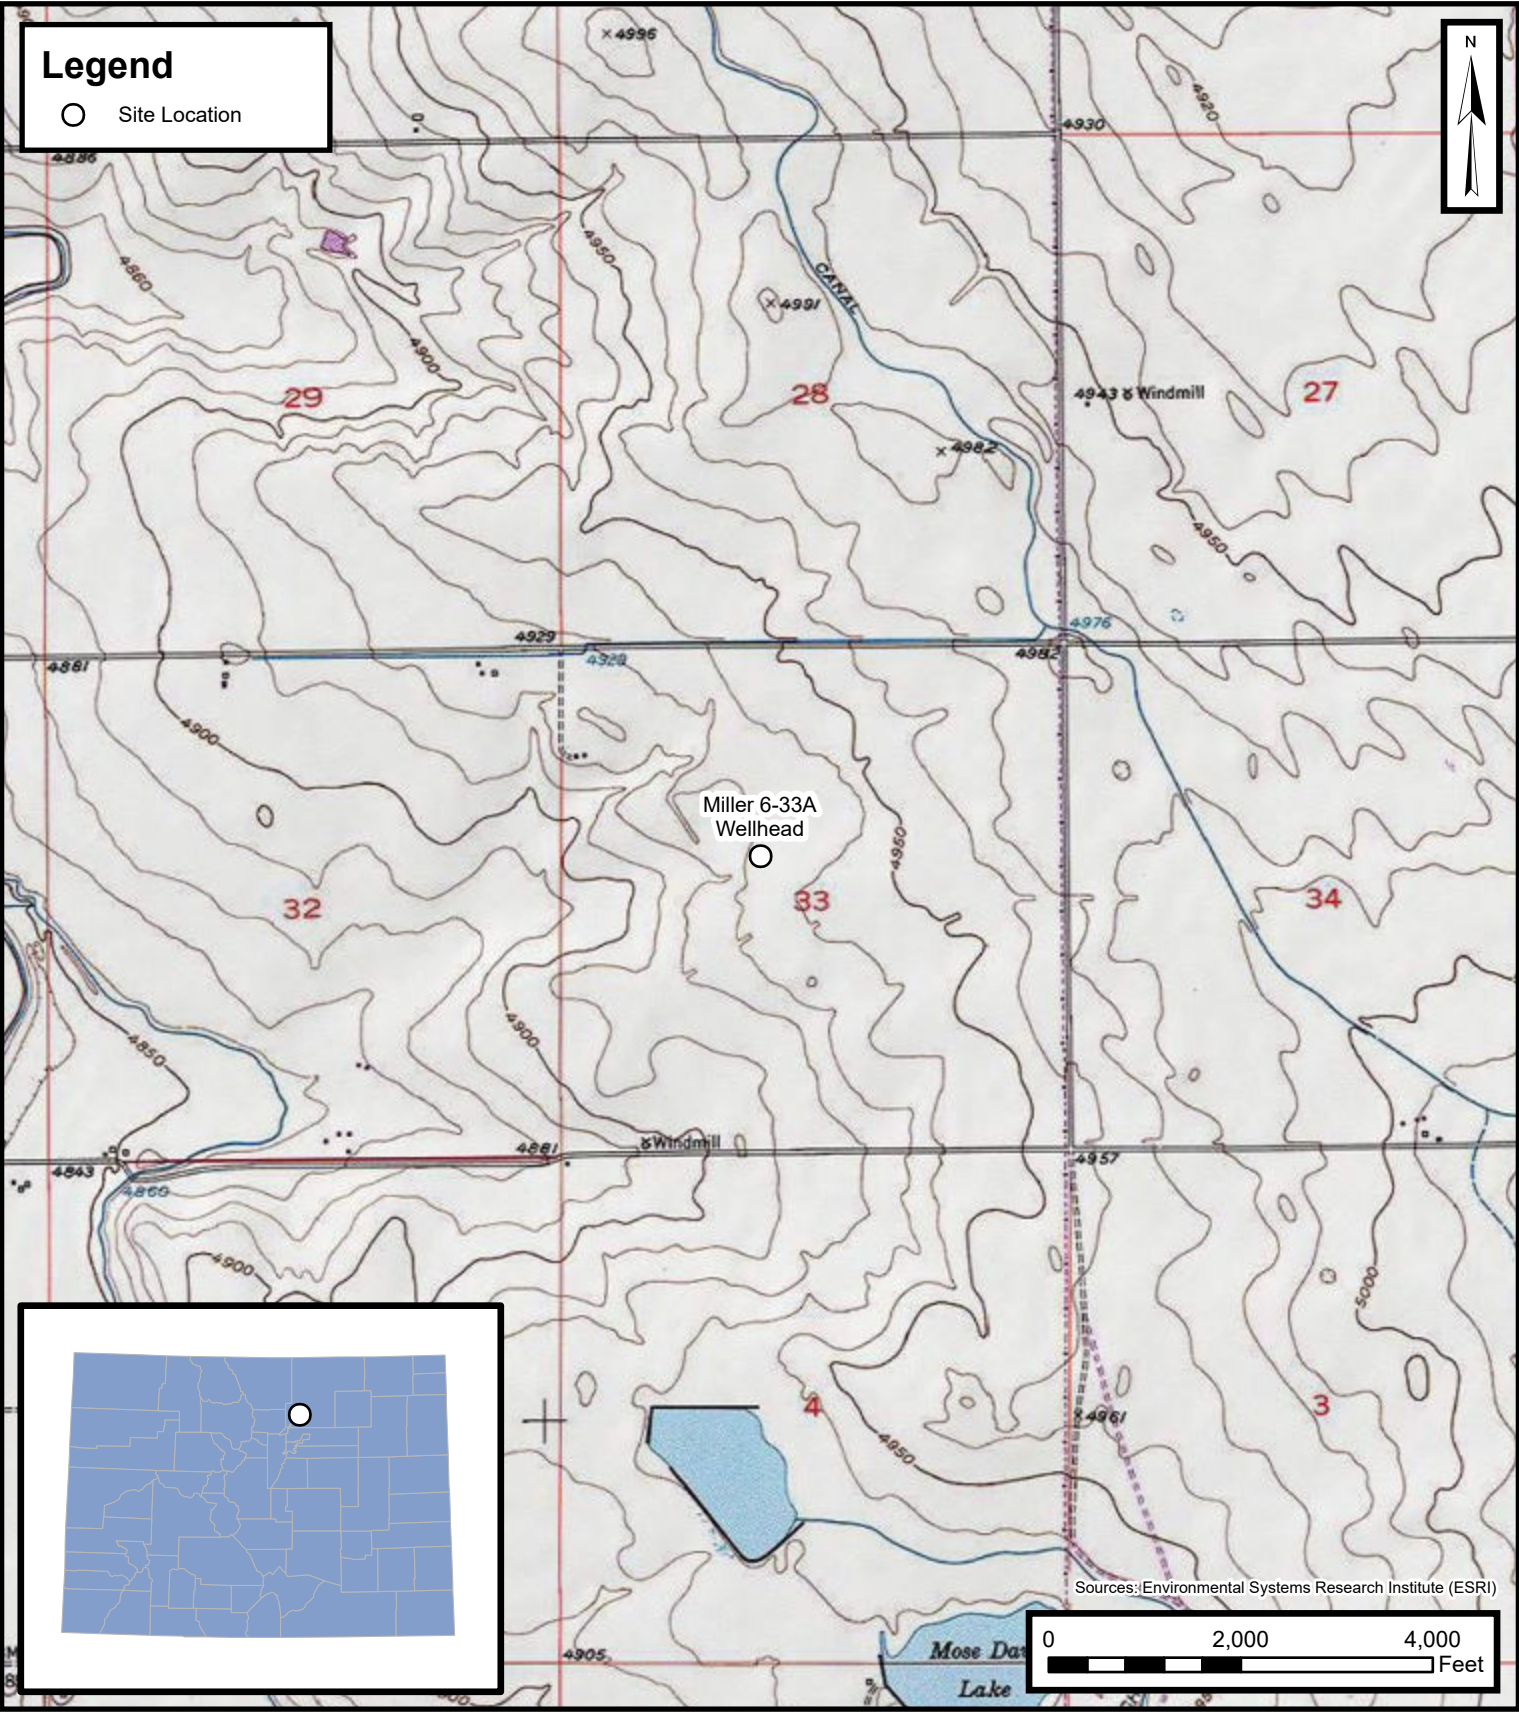

Legend

○ Site Location

Site Location Map
Miller 6-33A Wellhead
Kerr-McGee Oil & Gas Onshore, LP
SENW SEC 33-T3N-R66W
Weld County, CO
Project Number: 09A1417773

FIGURE
1