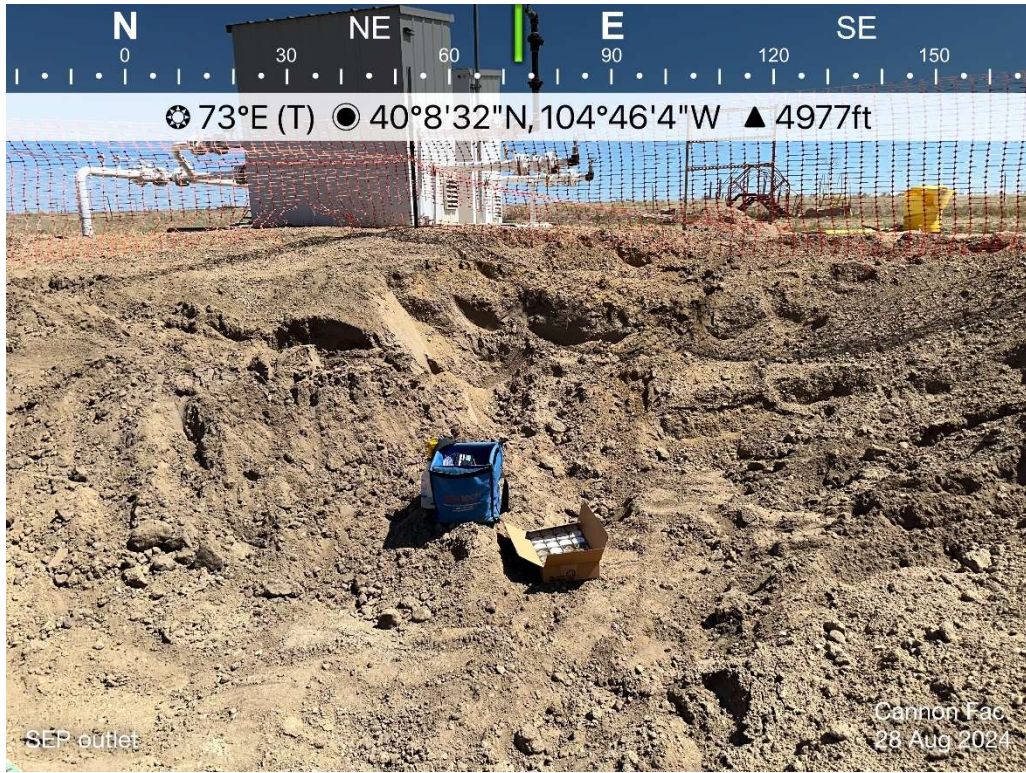

PHOTO LOG  
CANNON 3&6-15 FACILITY  
WELD COUNTY, COLORADO  
KERR-MCGEE OIL & GAS ONSHORE, LP

Separator Inlets

Separator Outlets

PHOTO LOG  
CANNON 3&6-15 FACILITY  
WELD COUNTY, COLORADO  
KERR-MCGEE OIL & GAS ONSHORE, LP

Separator Outlet