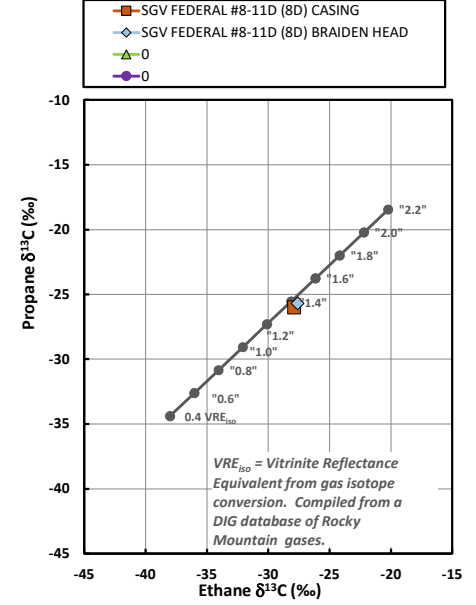

Ethane - Propane Maturity Plot

Methane $\delta^{13}\text{C}$ vs C1/(C2+C3) Genetic Classification Plot