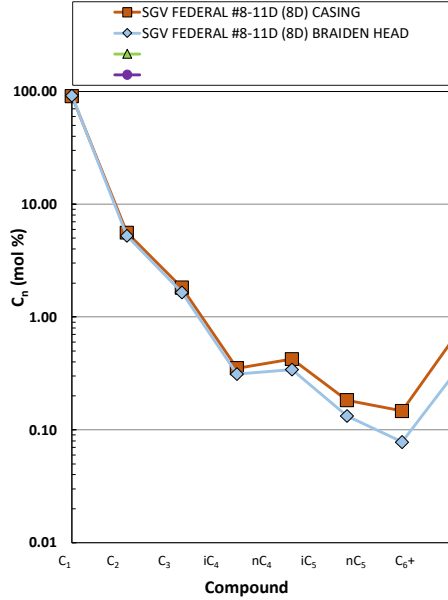

Hydrocarbon Composition Plot