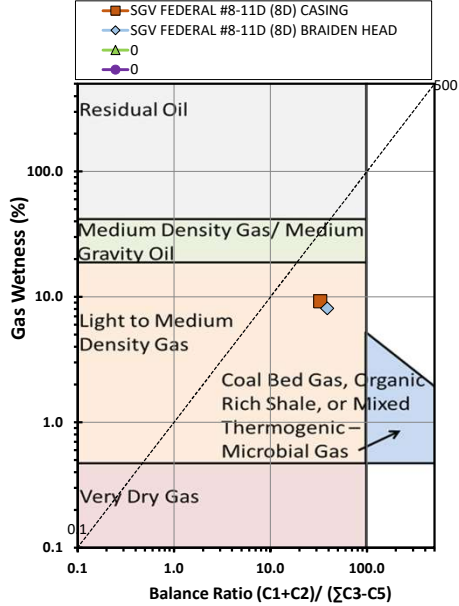

Haworth Ratio Plot - Characterization of Hydrocarbon Type