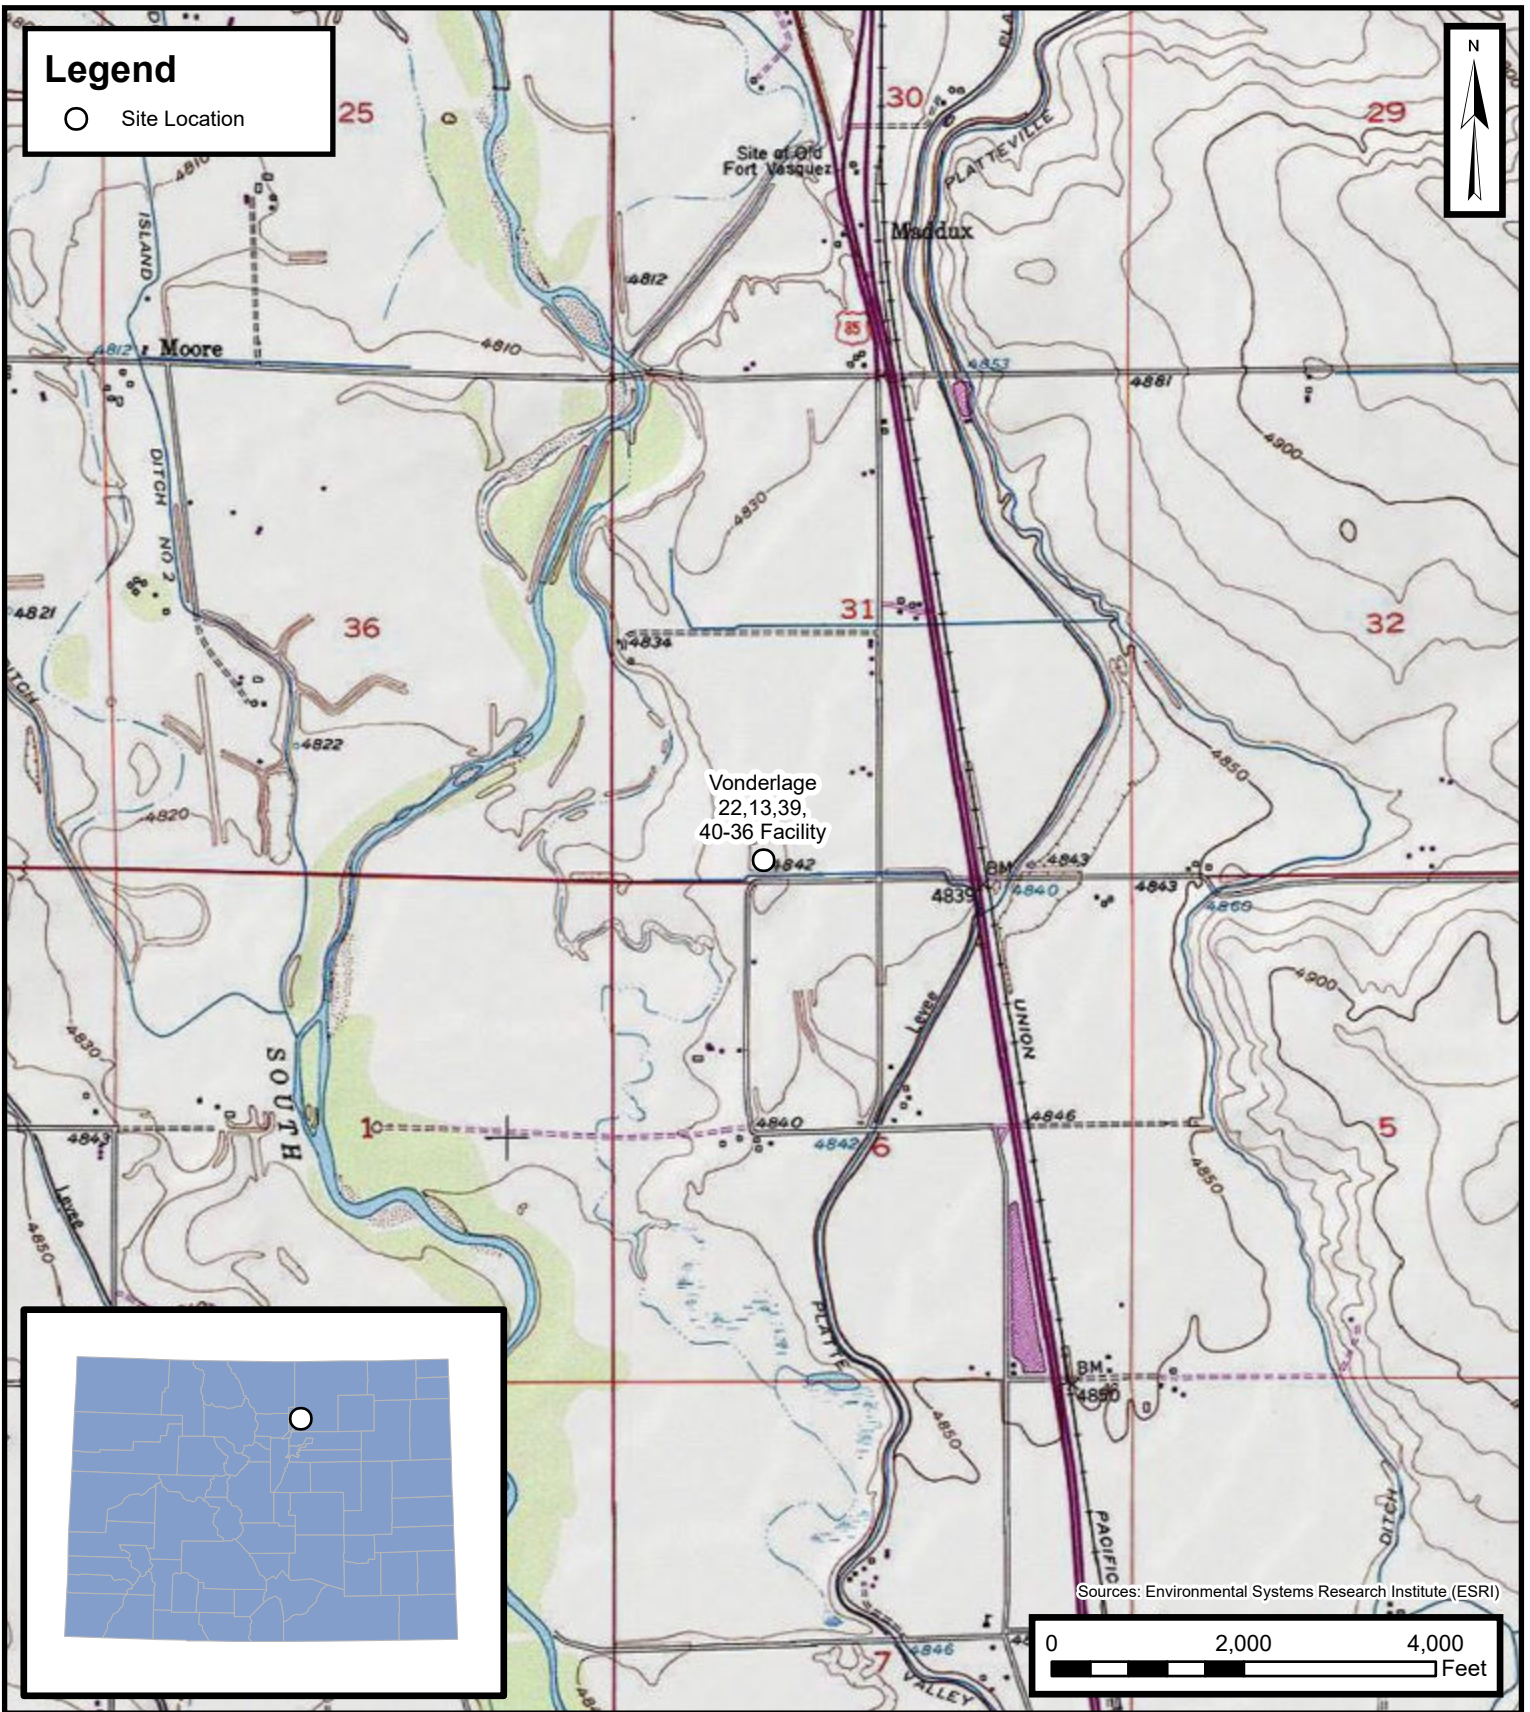

Legend

○ Site Location

Site Location Map

Vonderlage 22,13,39,40-36 Facility
Kerr-McGee Oil & Gas Onshore, LP
SESW SEC 31-T3N-R66W
Weld County, CO

Project Number: 09A1417788

FIGURE

1