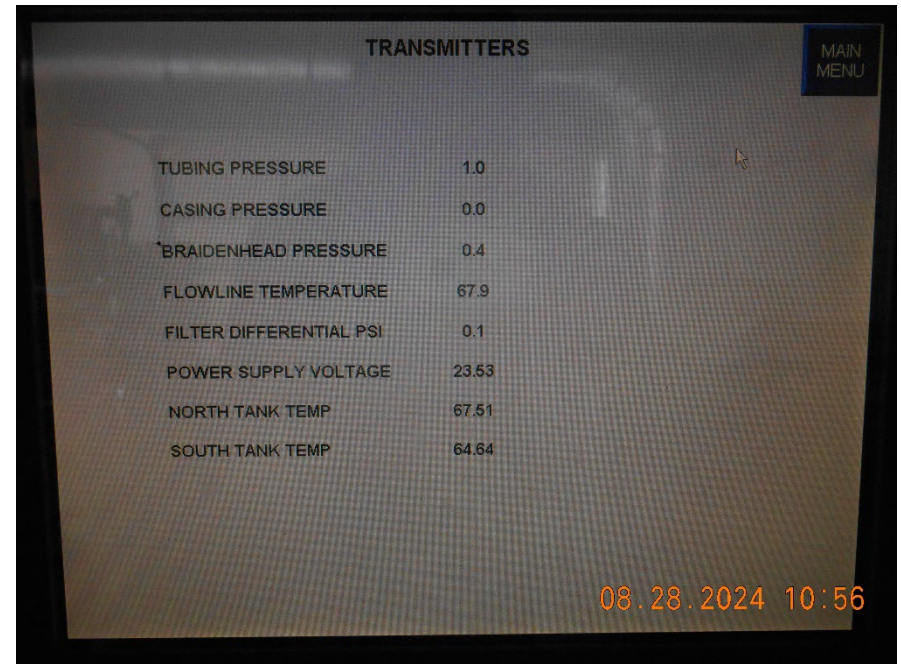

Sensor readout panel