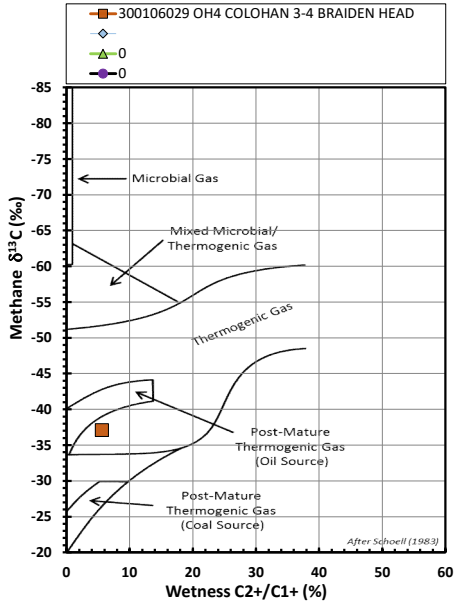

Methane $\delta^{13}\text{C}$ vs Wetness Genetic Classification Plot

Haworth Ratio Plot - Characterization of Hydrocarbon Type