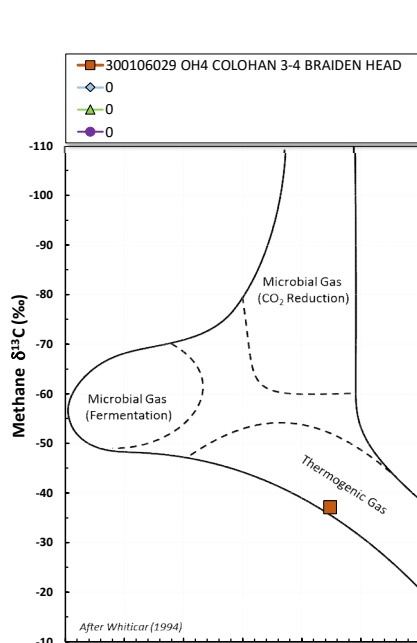

Haworth Ratio Plot - Characterization of Hydrocarbon Type