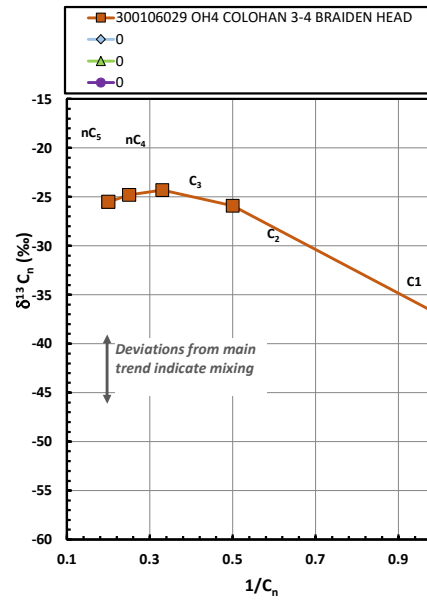

Mixing Plot

Methane $\delta^{13}\text{C}$ vs C1/(C2+C3) Genetic Classification Plot