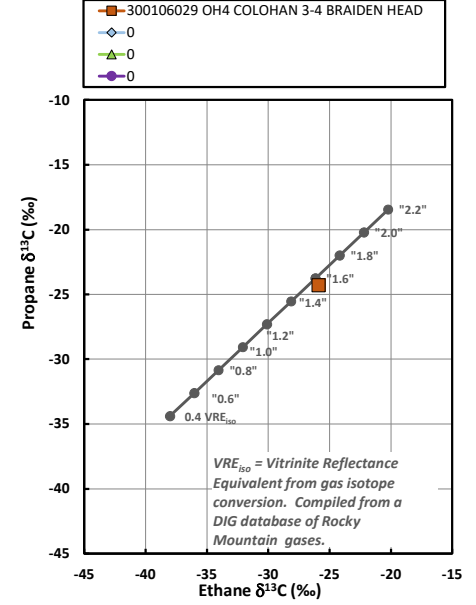

Ethane - Propane Maturity Plot

Methane $\delta^{13}\text{C}$ vs C1/(C2+C3) Genetic Classification Plot