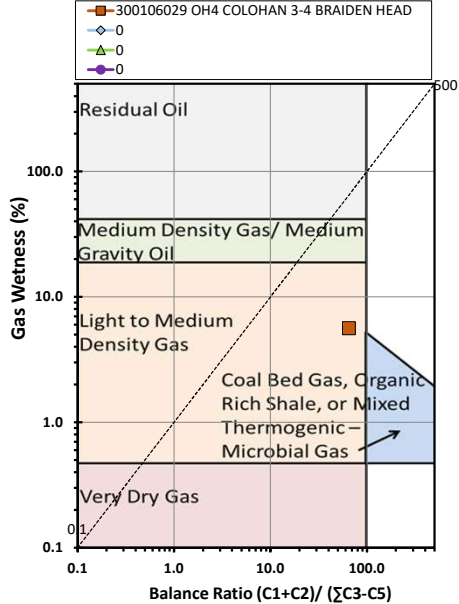

Haworth Ratio Plot - Characterization of Hydrocarbon Type