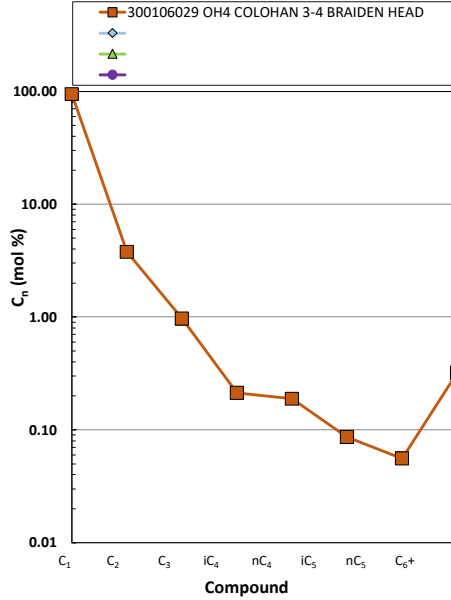

Hydrocarbon Composition Plot