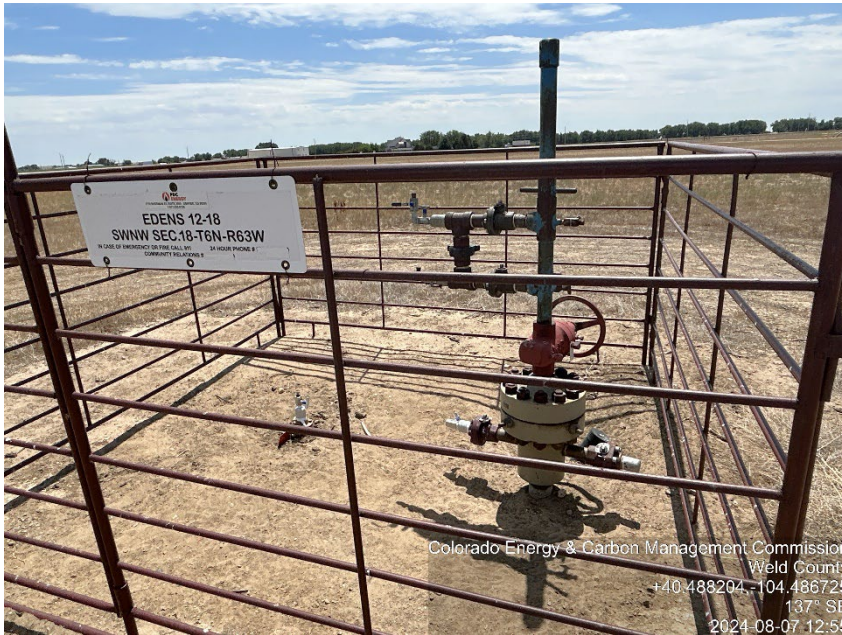

Inspection Photos

Location Name: EDENS-66N63W/18SWNW

Location ID: 305991

Photo #1

Edens 12-18 (123-23788) Wellsite
Temporarily Abandoned | TA

Photo #2

Edens 11-18*, 18-52, 12-18 Battery site
Inactive | Shut-down
Equipment Documented; Loc ID: 305590

COLORADO

**Energy & Carbon Management
Commission**

Department of Natural Resources

Inspection Photos

Location Name: EDENS-66N63W/18SWNW

Location ID: 305991

Photo #3

Edens 11-18*, 18-52, 12-18 Battery site