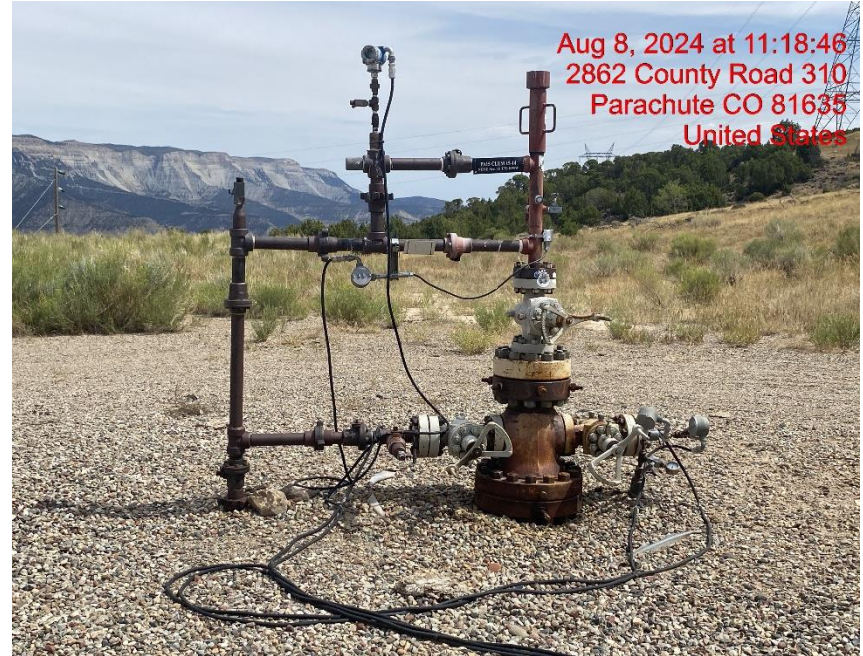

## Inspection Photos

Location Name: CAERUS PICEANCE LLC, CLEM-67S95W/15NENE

Location ID: 324017

Date: 8/8/2024

Location Entrance – Photo #02726

Wellhead – Photo #02730

## Inspection Photos

Location Name: CAERUS PICEANCE LLC, CLEM-67S95W/15NENE

Location ID: 324017

Date: 8/8/2024

Separator – Photo #02728

Tank Battery – Photo #02731

## Inspection Photos

Location Name: CAERUS PICEANCE LLC, CLEM-67S95W/15NENE

Location ID: 324017

Date: 8/8/2024

**Gas Meter – Photo #02727**