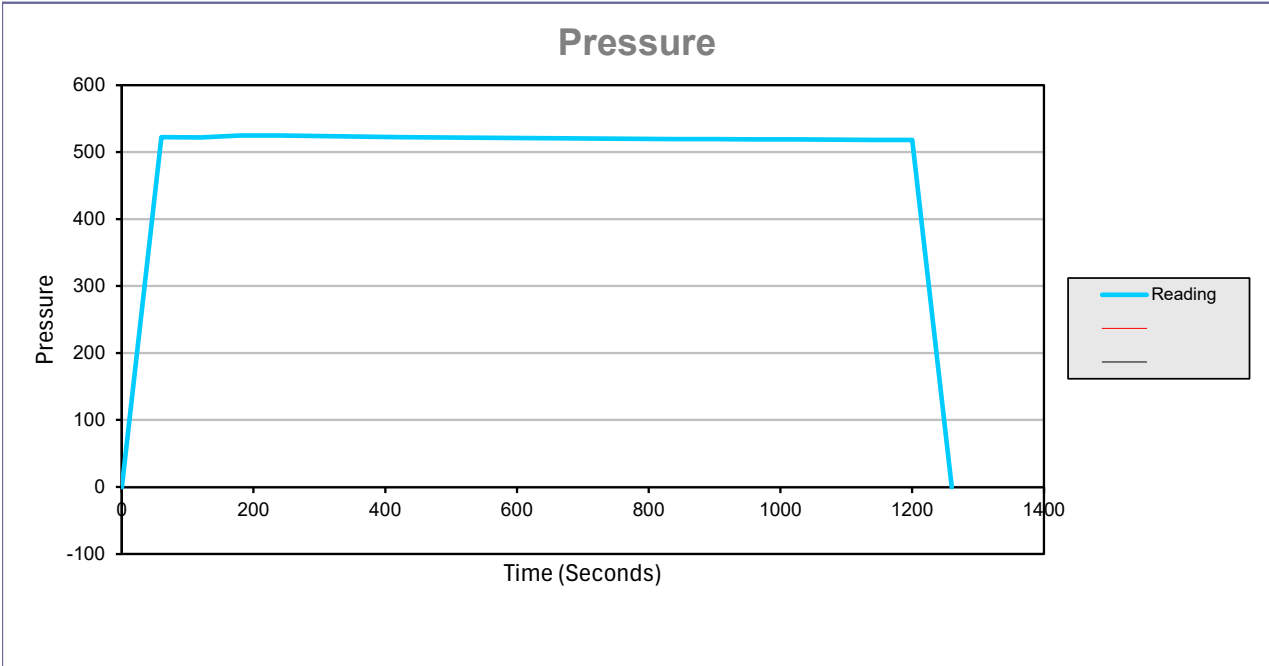

Data Collection Report

Gauge Information	
Serial Number	323901
Model	5KPSIXP2I
Message Store	-----
Units	PSI

Run Info	
Start Time	7/29/24 4:44:39 PM
Stop Time	7/29/24 5:06:21 PM
Logging Interval	60

Serial Number 323901
 Model 5KPSIXP2I
 Units PSI
 Firmware Version R0324 Message Store -----
 Run Index 3
 Logging Type Actual
 Logging Interval 60
 Start Time 7/29/2024 16:44
 Stop Time 7/29/2024 17:06
 Time Reading

0
 0
 0
 0 -0.1
 60 522.2
 120 521.9
 180 525
 240 524.9
 300 524
 360 523.1
 420 522.4
 480 521.9
 540 521.5
 600 521
 660 520.7
 720 520.3
 780 520
 840 519.6
 900 519.3
 960 519
 1020 518.8
 1080 518.5
 1140 518.2
 1200 518
 1260 0

Event Event Data
 Battery OK
 Logging Interval, 60
 Tare, -1.2