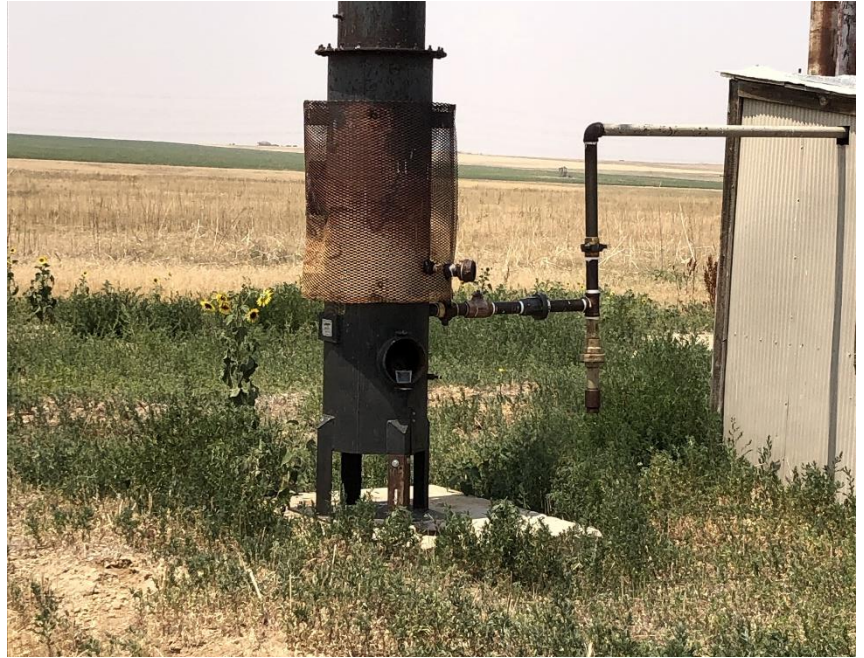

Inspection Photos  
Location Name: FARM\_RANCH\_EXPLORATION\_FACILITY  
Location ID: 475504

Jul 24, 2024 at 12:55:45 PM  
N 39° 50' 0", W 104° 32' 11"  
280° V  
Adams County Inspection

Photo #1 Tanks, weeds throughout.

Photo #2 ECD and separator house.

## Inspection Photos

Location Name: FARM\_RANCH\_EXPLORATION\_FACILITY

Location ID: 475504

**Photo #3 Stained soil on back side of the separator.**

**Photo #4 ECD with 3 dead Kestrels 3 dead barn owls and one live barn owl.**