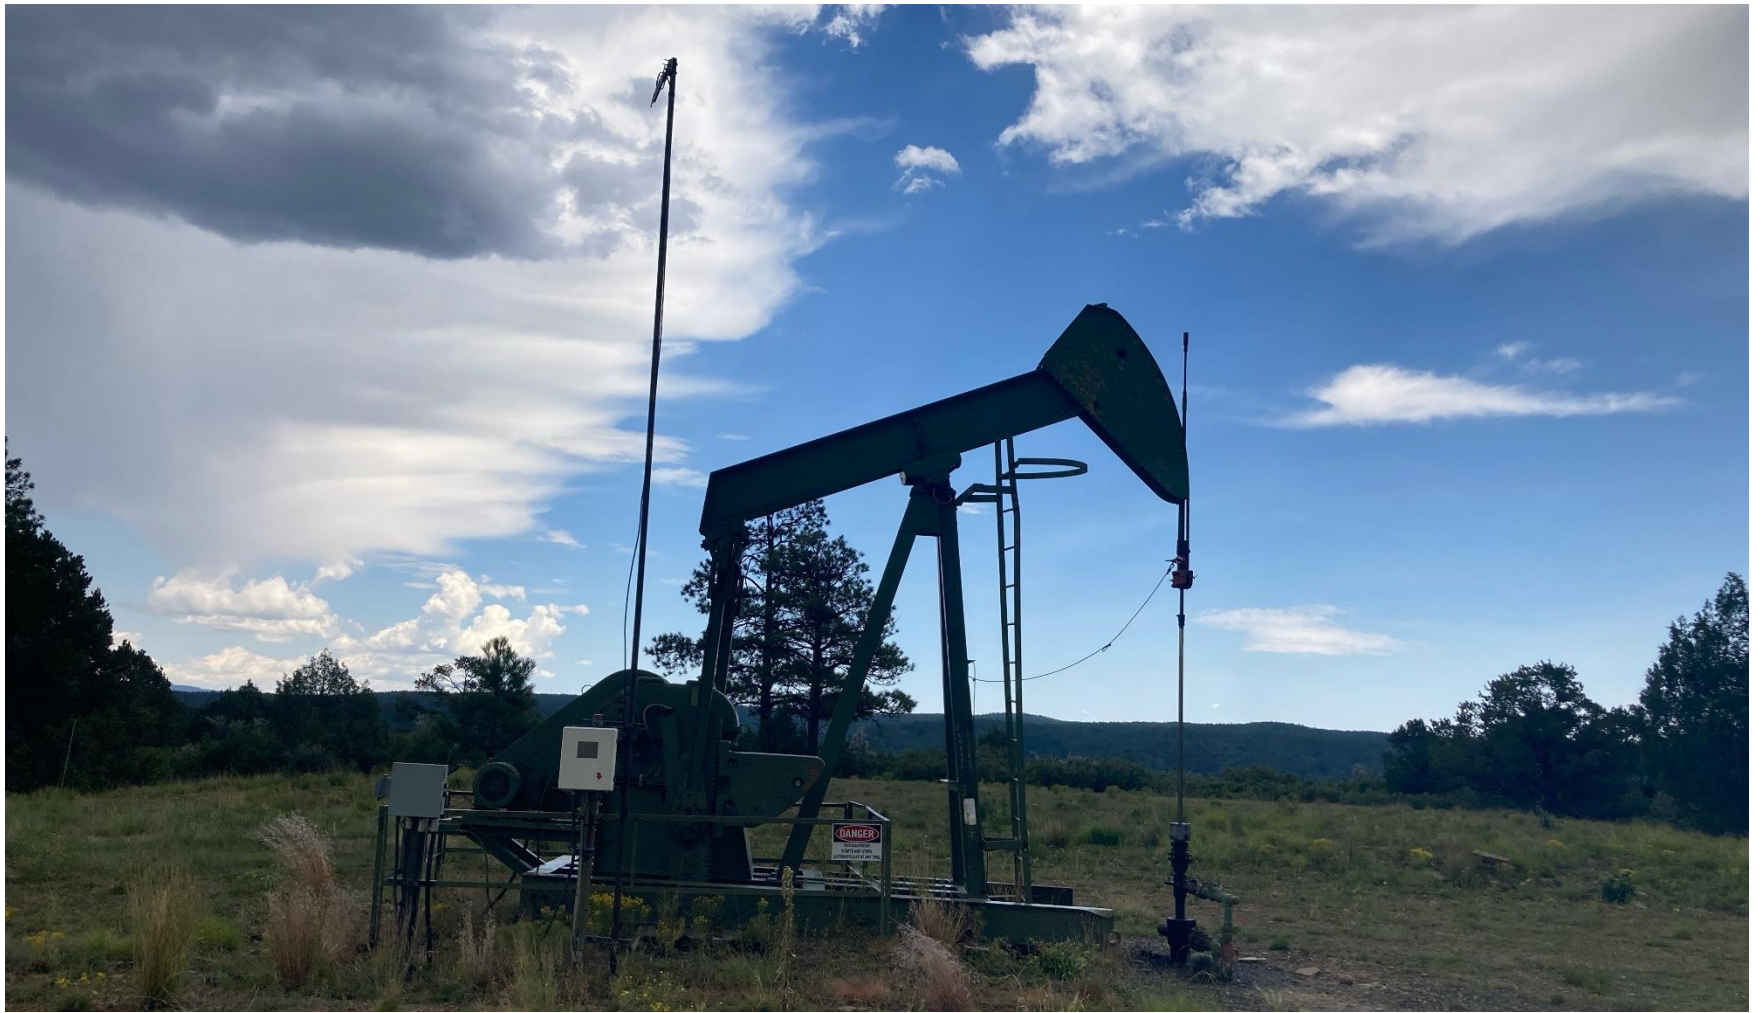

WELL NAME: VPR C 117, API #: 071-07796, INSP. # 695110094

PHOTO 1: WELL SIGN

**PHOTO 2: LOCATION**

**PHOTO 3: WELLHEAD AND EQUIPMENT**