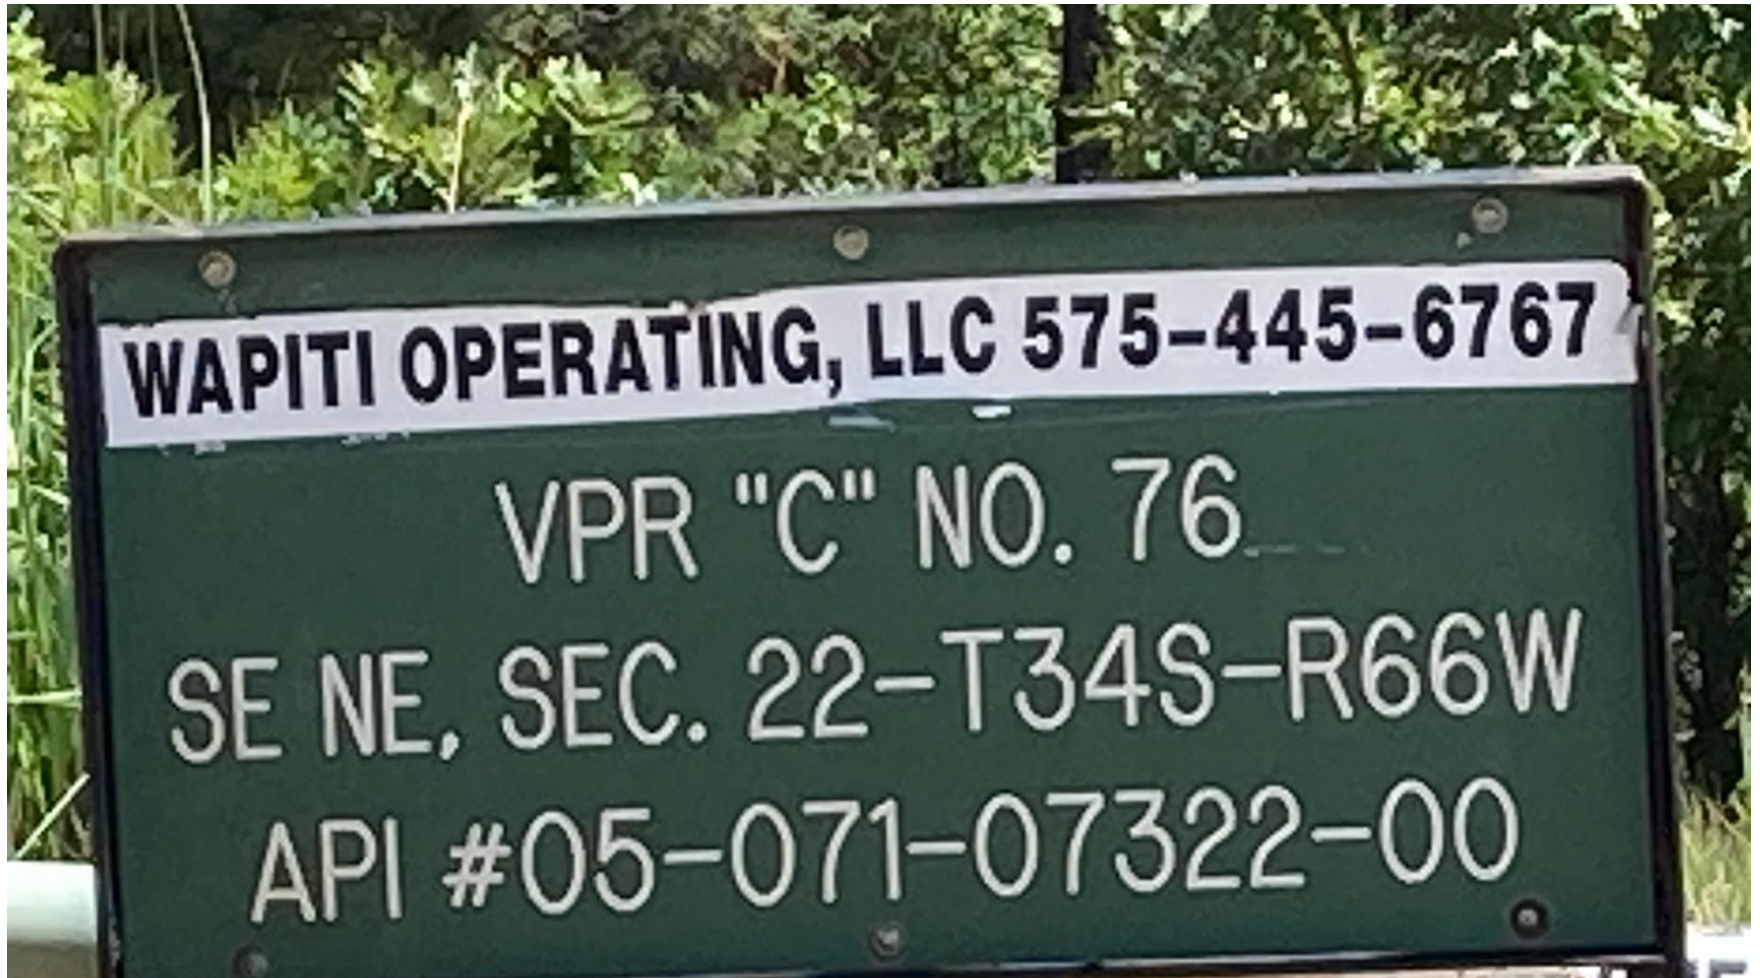

WELL NAME: VPR C #76, API #: 071-07322, INSP. # 695110055

PHOTO 1: WELL SIGN

PHOTO 2: LOCATION

PHOTO 3: WELLHEAD AND EQUIPMENT