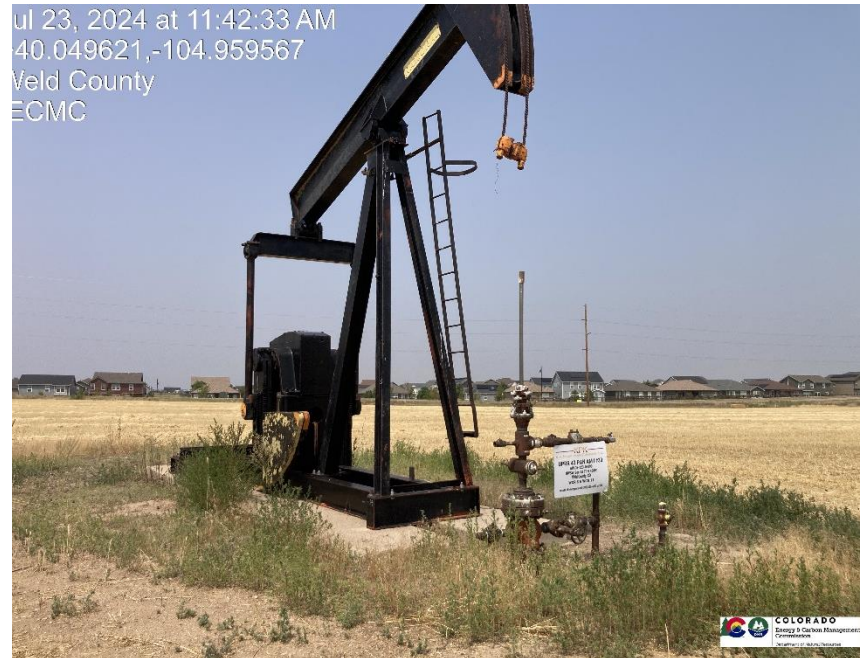

Inspection Photos
Location Name: UPRR 43 PAN AM I 30
Location ID: 318749

Jul 23, 2024 at 11:42:16 AM
40.049571,-104.959831
Veld County
ECMC

Pic 1 wellhead / pump jack

Jul 23, 2024 at 11:42:33 AM
40.049621,-104.959567
Veld County
ECMC

Pic 2 Wellhead sign