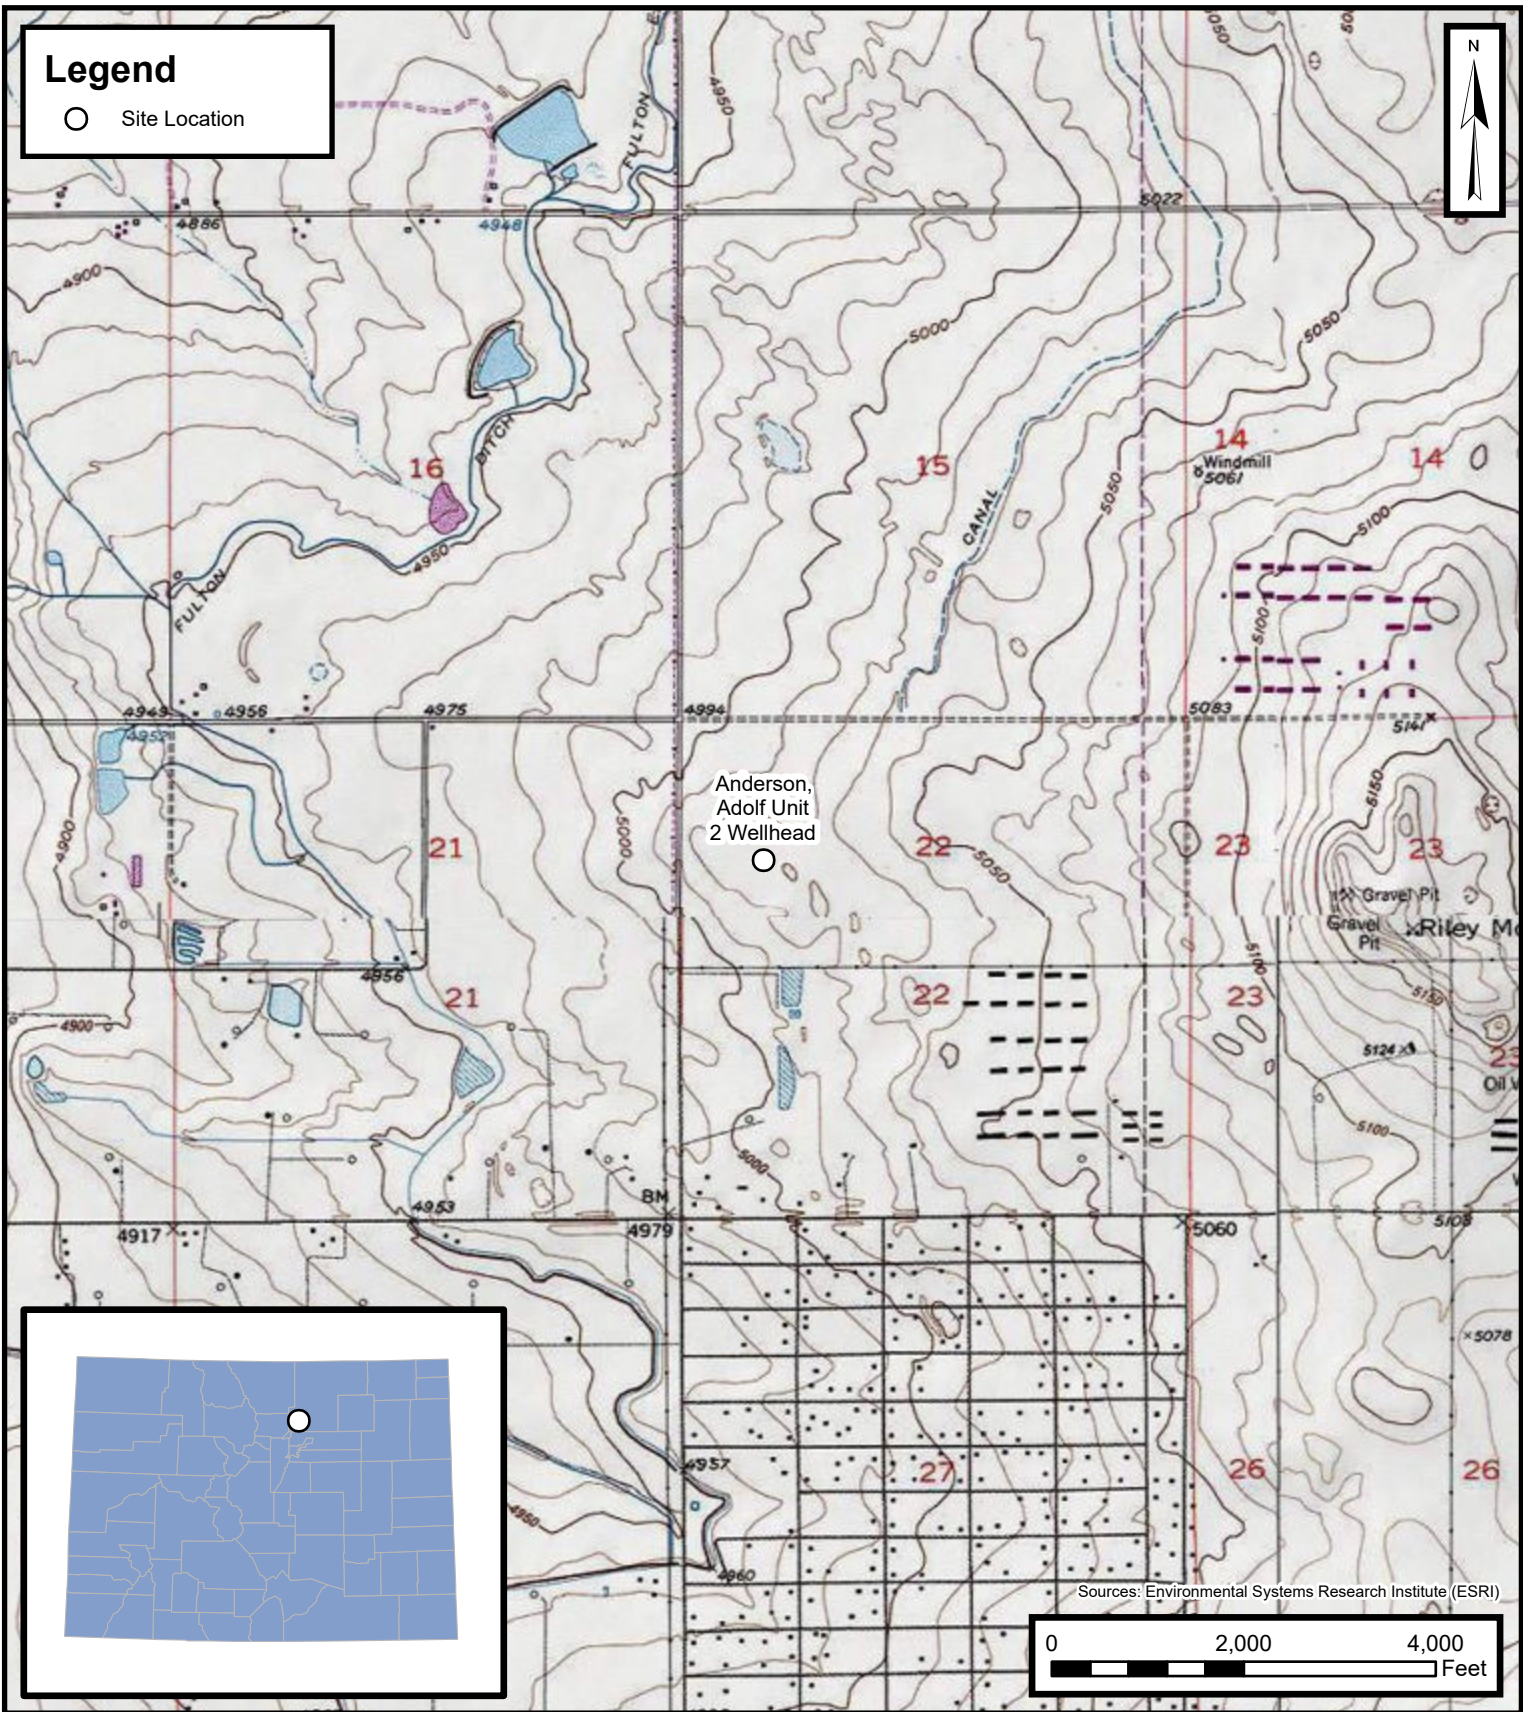

Legend

○ Site Location

Site Location Map

Anderson, Adolf Unit 2 Wellhead
Kerr-McGee Oil & Gas Onshore, LP
SWNW SEC 22-T2N-R66W
Weld County, CO

Project Number: 09A1417730

FIGURE

1