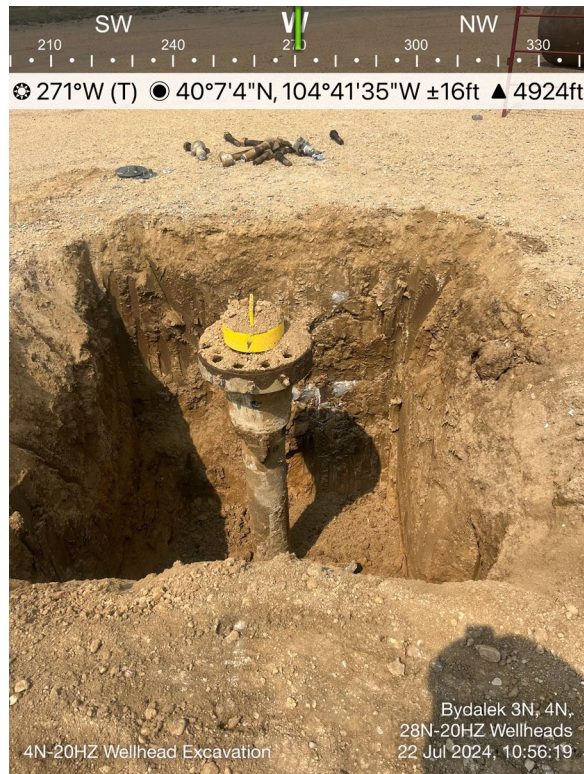

PHOTO LOG
BYDALEK 4N-20HZ WELLHEAD
WELD COUNTY, COLORADO
KERR-MCGEE OIL & GAS ONSHORE, LP

Background Sample Location

Background Sample Location

PHOTO LOG
BYDALEK 4N-20HZ WELLHEAD
WELD COUNTY, COLORADO
KERR-MCGEE OIL & GAS ONSHORE, LP

Background Sample Location

4N-20HZ Wellhead Excavation

PHOTO LOG
BYDALEK 4N-20HZ WELLHEAD
WELD COUNTY, COLORADO
KERR-MCGEE OIL & GAS ONSHORE, LP

4N-20HZ Wellhead Riser Excavation

28N-20HZ Wellhead Riser Excavation

PHOTO LOG
BYDALEK 4N-20HZ WELLHEAD
WELD COUNTY, COLORADO
KERR-MCGEE OIL & GAS ONSHORE, LP

28N-20HZ Wellhead Excavation

Background Sample Location

PHOTO LOG
BYDALEK 4N-20HZ WELLHEAD
WELD COUNTY, COLORADO
KERR-MCGEE OIL & GAS ONSHORE, LP

Background Sample Location

3N-20HZ Wellhead Riser Excavation

PHOTO LOG
BYDALEK 4N-20HZ WELLHEAD
WELD COUNTY, COLORADO
KERR-MCGEE OIL & GAS ONSHORE, LP

3N-20HZ Wellhead Excavation

Field Screening Location