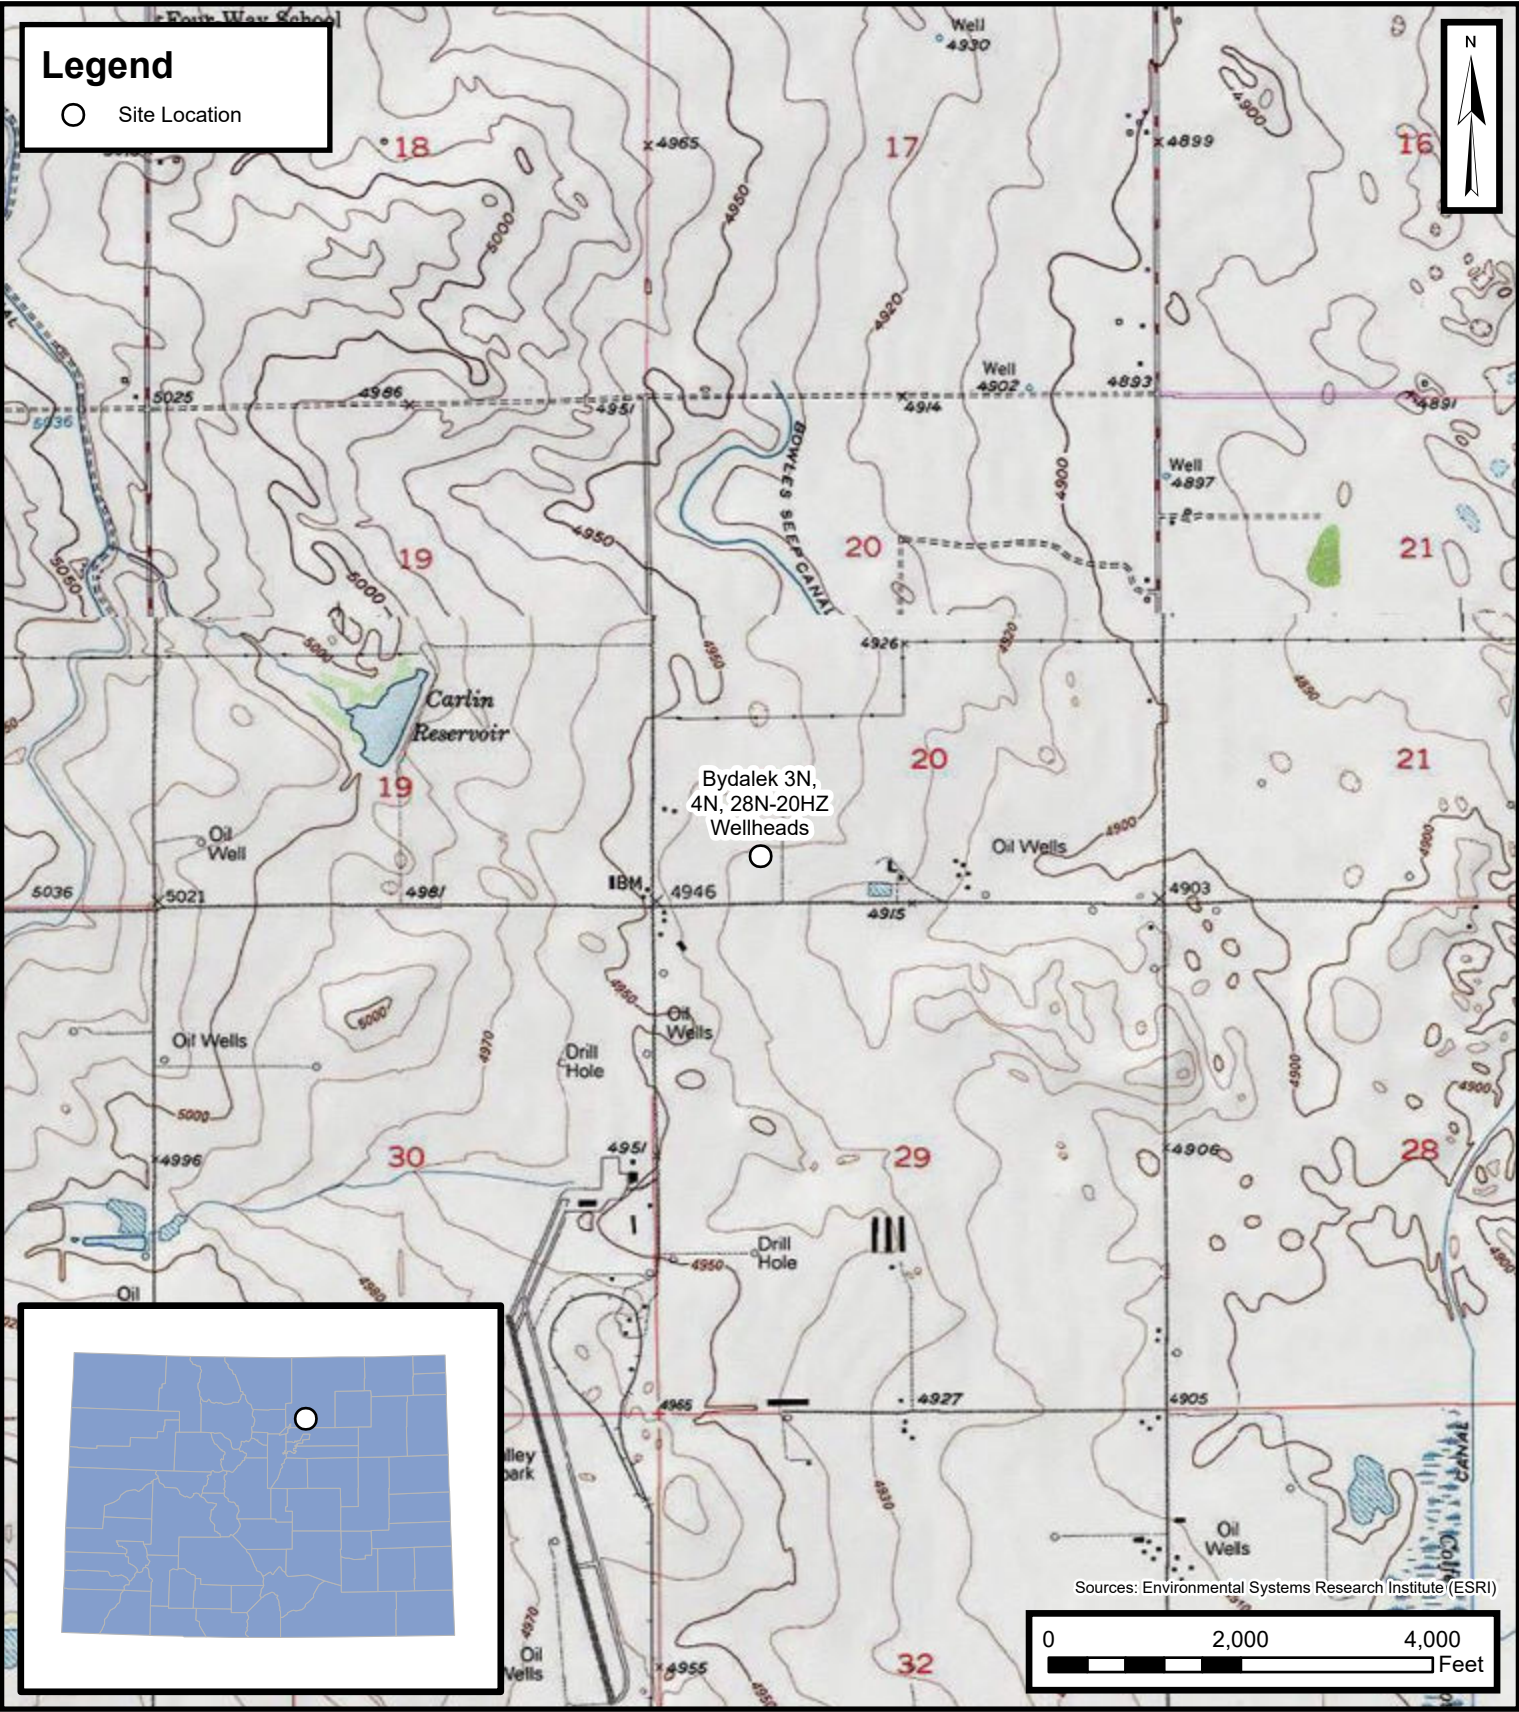

Legend

○ Site Location

Site Location Map
Bydalek 3N, 4N, 28N-20HZ Wellheads
Kerr-McGee Oil & Gas Onshore, LP
SWSW SEC 20-T2N-R65W
Weld County, CO
Project Number: 09A1417781

FIGURE
1