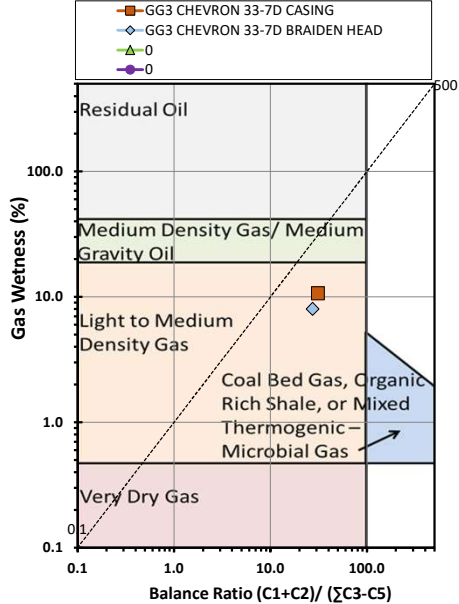

Haworth Ratio Plot - Characterization of Hydrocarbon Type