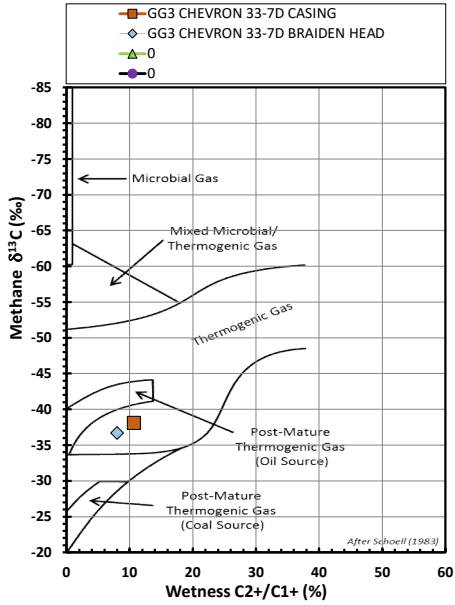

Methane $\delta^{13}\text{C}$ vs Wetness Genetic Classification Plot

Haworth Ratio Plot - Characterization of Hydrocarbon Type