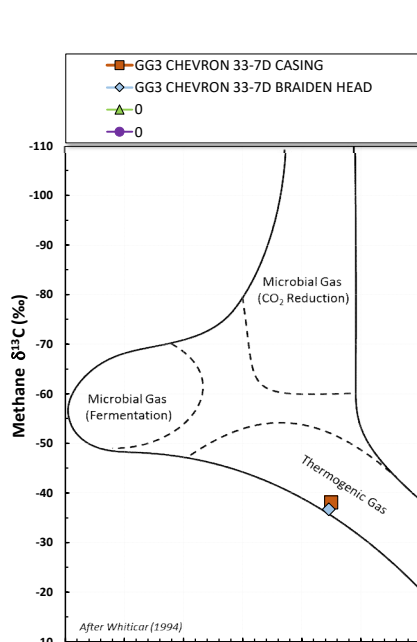

Haworth Ratio Plot - Characterization of Hydrocarbon Type