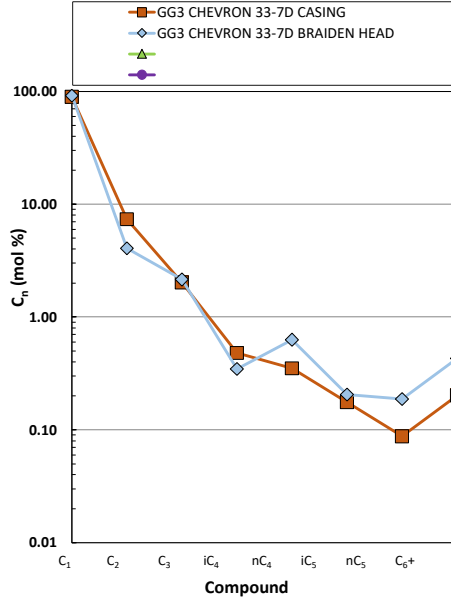

Hydrocarbon Composition Plot