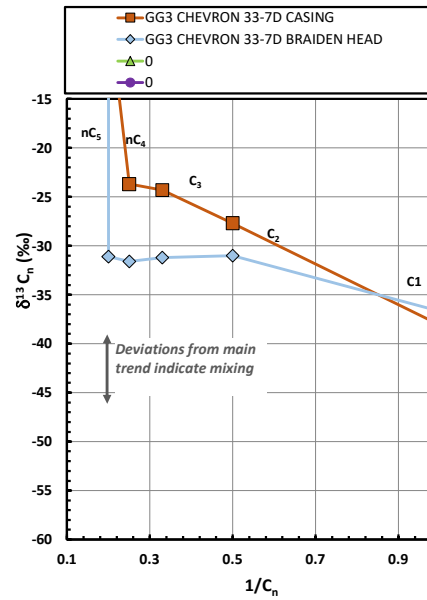

Mixing Plot

Methane $\delta^{13}\text{C}$ vs C1/(C2+C3) Genetic Classification Plot