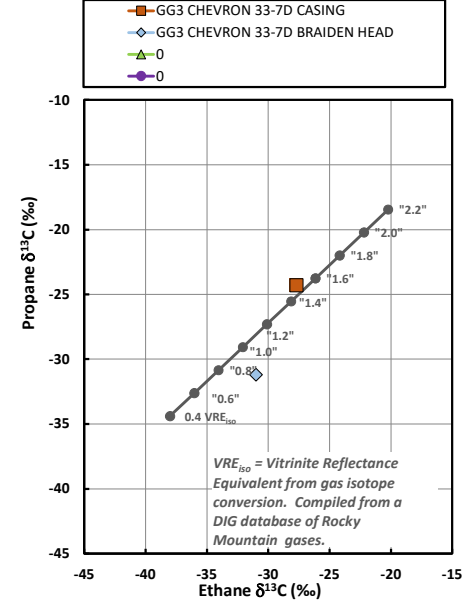

Ethane - Propane Maturity Plot

Methane $\delta^{13}\text{C}$ vs C1/(C2+C3) Genetic Classification Plot