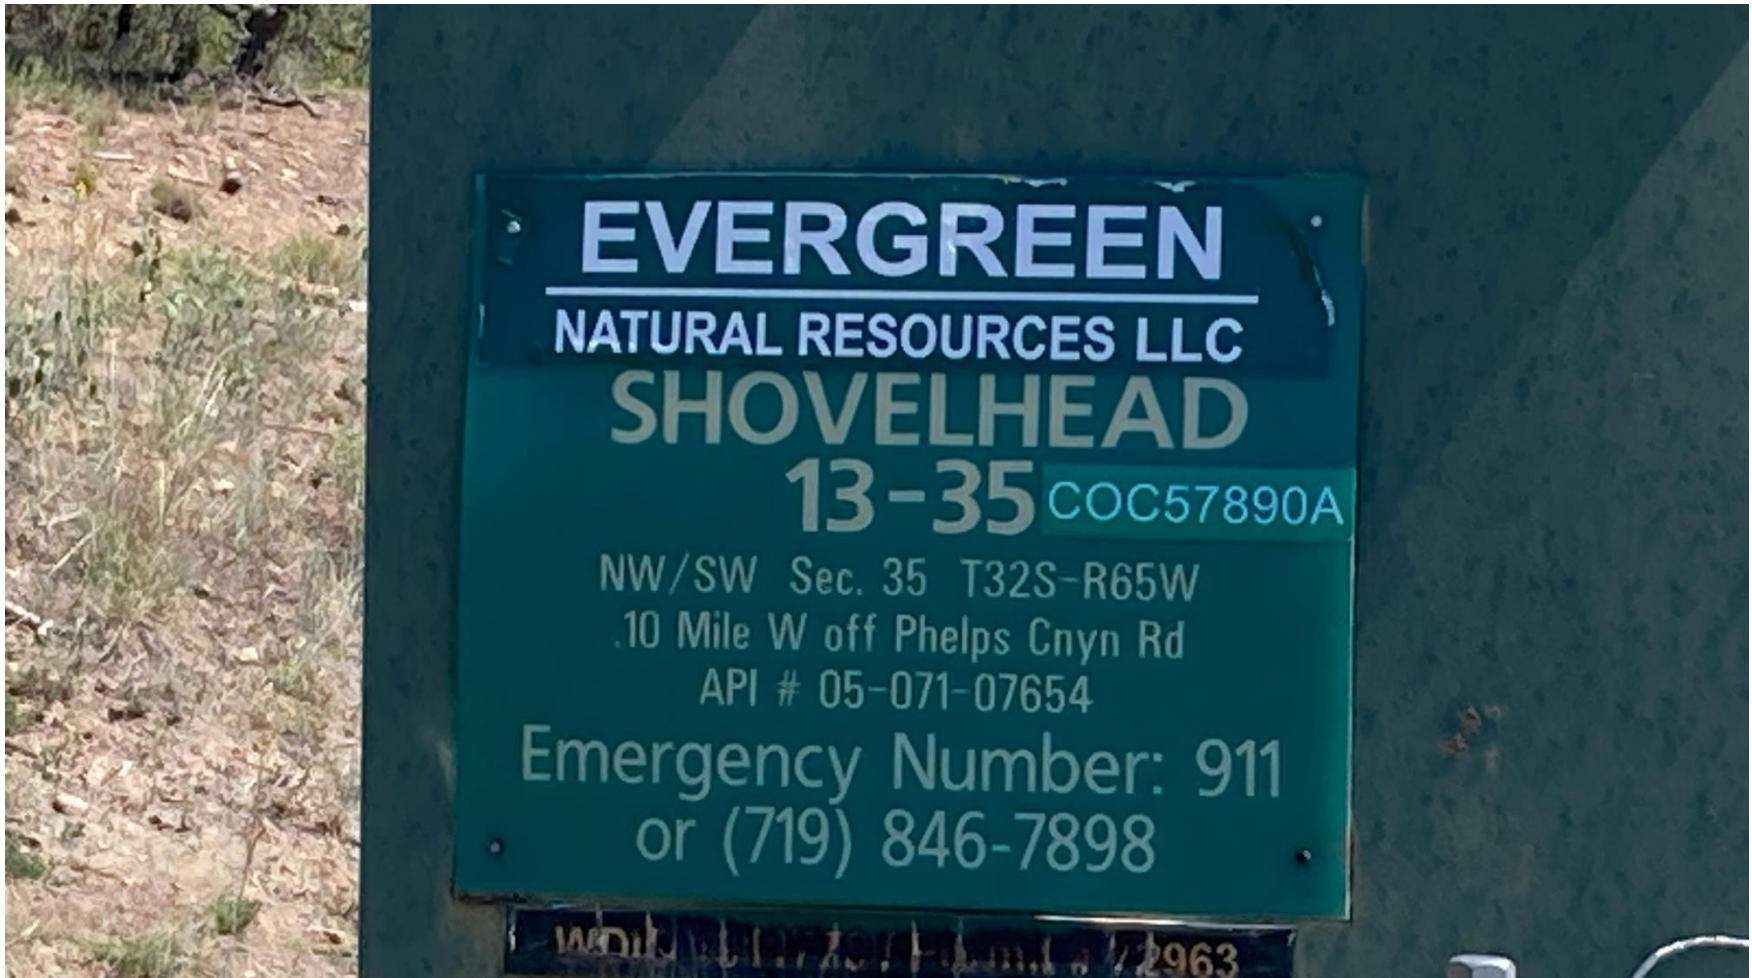

WELL NAME: SHOVELHEAD 13-35, API #: 071-07654, INSP. # 695109846

PHOTO 1: WELL SIGN

PHOTO 2: LOCATION

PHOTO 3: WELLHEAD AND EQUIPMENT

PHOTO 4: PRODUCED WATER PIT.