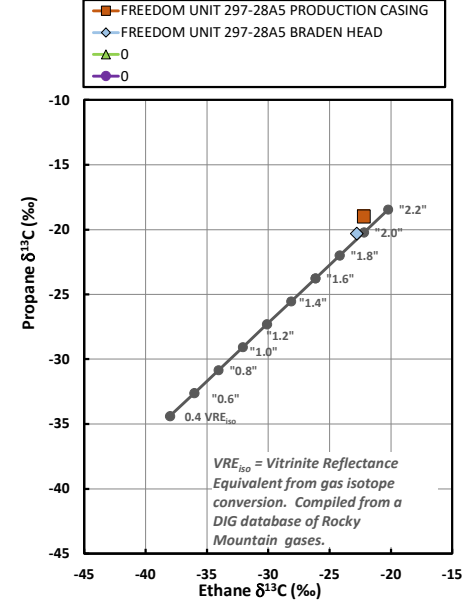

Ethane - Propane Maturity Plot

Methane $\delta^{13}\text{C}$ vs C1/(C2+C3) Genetic Classification Plot