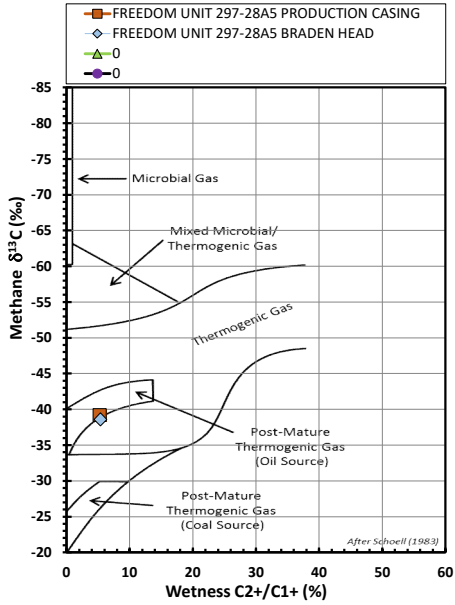

Methane $\delta^{13}\text{C}$ vs Wetness Genetic Classification Plot

Haworth Ratio Plot - Characterization of Hydrocarbon Type