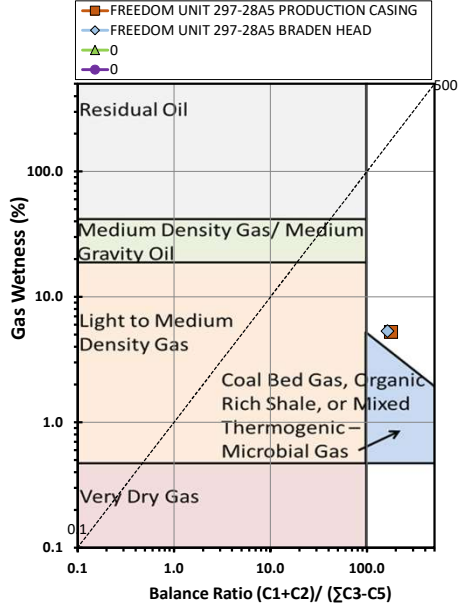

Haworth Ratio Plot - Characterization of Hydrocarbon Type