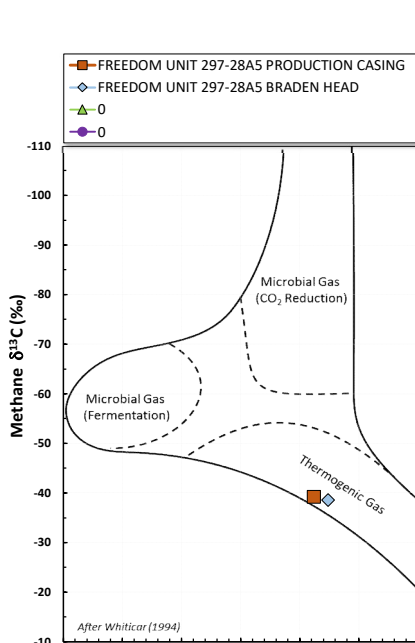

Haworth Ratio Plot - Characterization of Hydrocarbon Type