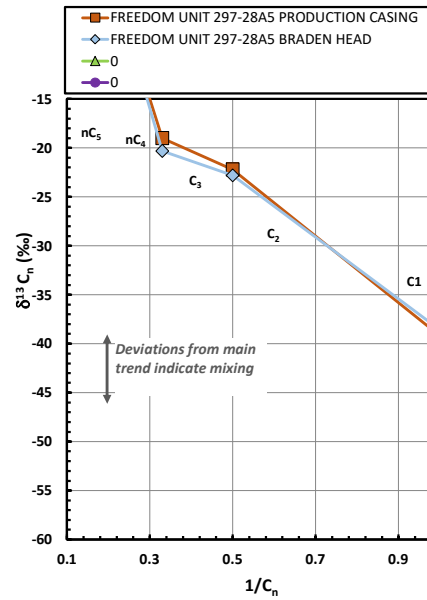

Mixing Plot

Methane $\delta^{13}\text{C}$ vs C1/(C2+C3) Genetic Classification Plot