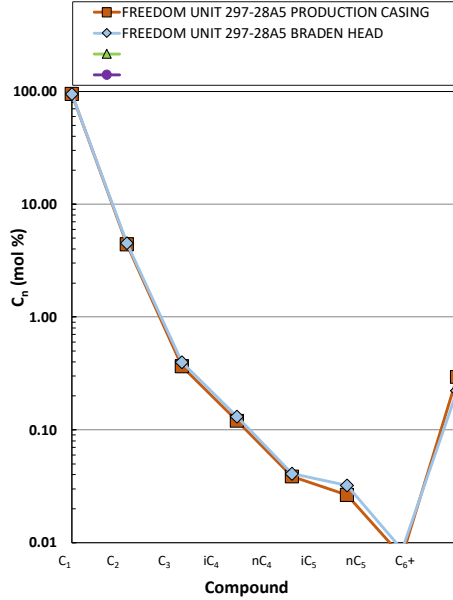

Hydrocarbon Composition Plot