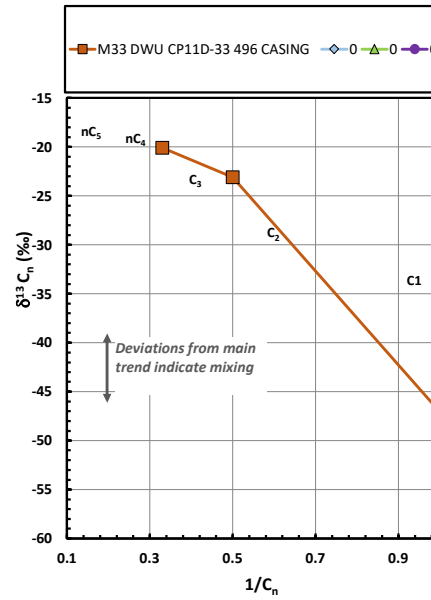

Mixing Plot

Methane $\delta^{13}\text{C}$ vs C1/(C2+C3) Genetic Classification Plot