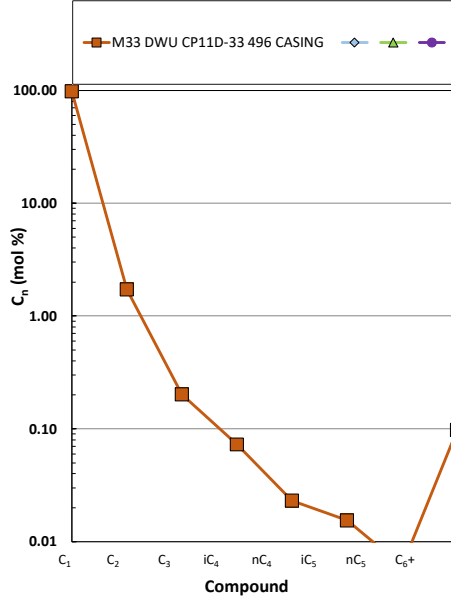

Hydrocarbon Composition Plot