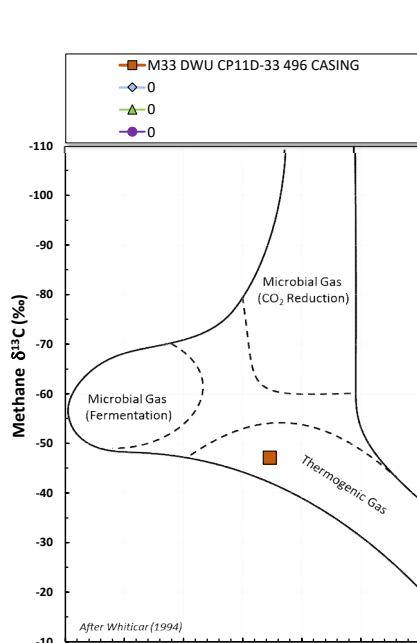

Haworth Ratio Plot - Characterization of Hydrocarbon Type