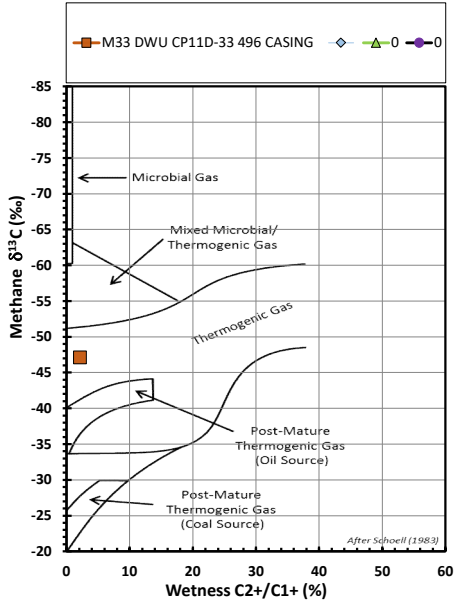

Methane $\delta^{13}\text{C}$ vs Wetness Genetic Classification Plot

Haworth Ratio Plot - Characterization of Hydrocarbon Type