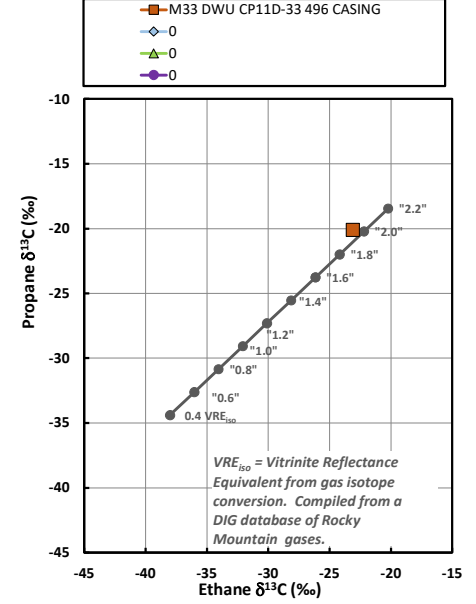

Ethane - Propane Maturity Plot

Methane $\delta^{13}\text{C}$ vs C1/(C2+C3) Genetic Classification Plot