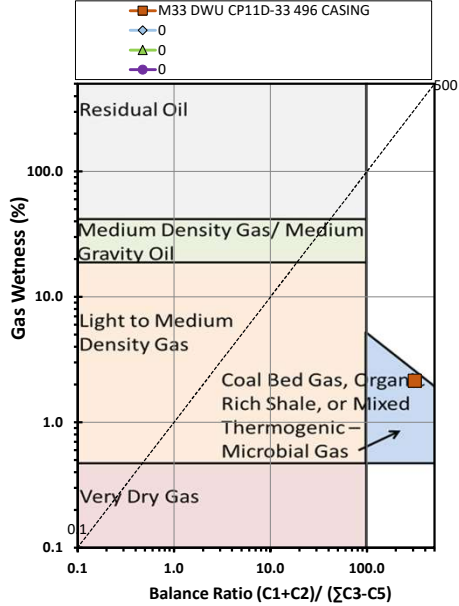

Haworth Ratio Plot - Characterization of Hydrocarbon Type