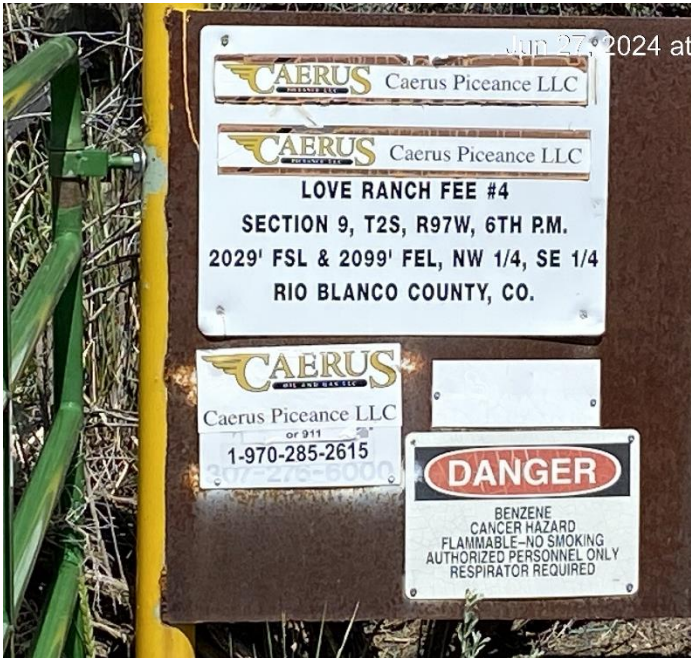

Caerus Piceance LLC
Love Ranch Fee 4
Location ID: 316251

When replaced additional information will be required

Unmarked anchor

**Caerus Piceance LLC
Love Ranch Fee 4
Location ID: 316251**

Location from Northeast corner

Location from Southeast corner