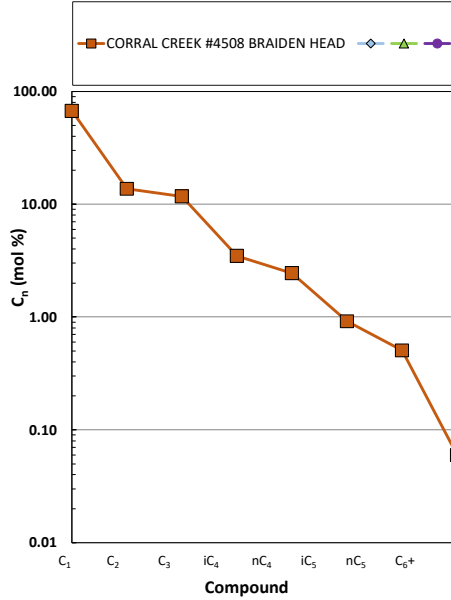

Hydrocarbon Composition Plot