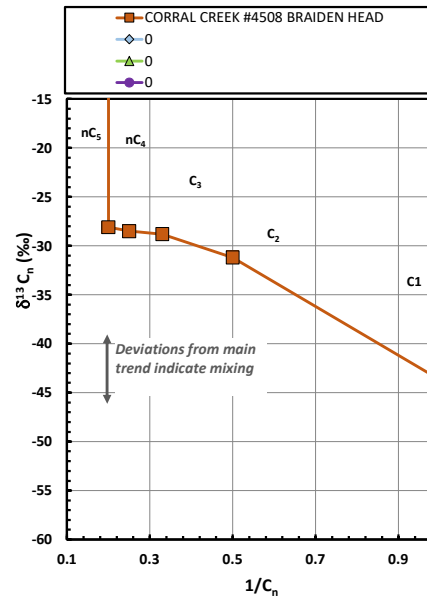

Mixing Plot

Methane $\delta^{13}\text{C}$ vs C1/(C2+C3) Genetic Classification Plot