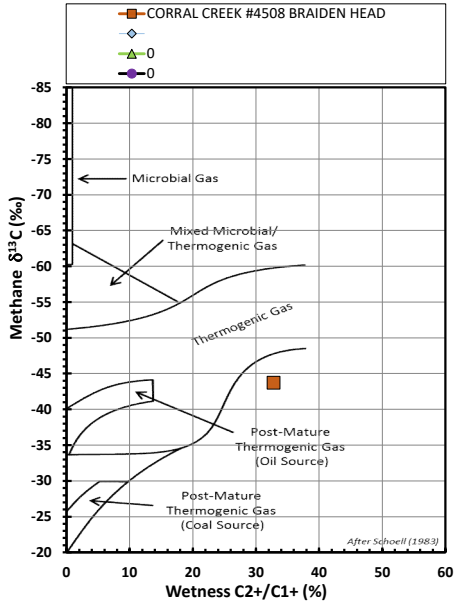

Methane $\delta^{13}\text{C}$ vs Wetness Genetic Classification Plot

Haworth Ratio Plot - Characterization of Hydrocarbon Type