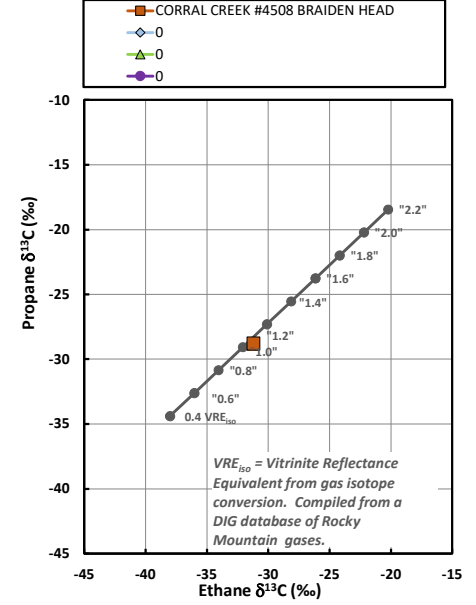

Ethane - Propane Maturity Plot

Methane $\delta^{13}\text{C}$ vs C1/(C2+C3) Genetic Classification Plot