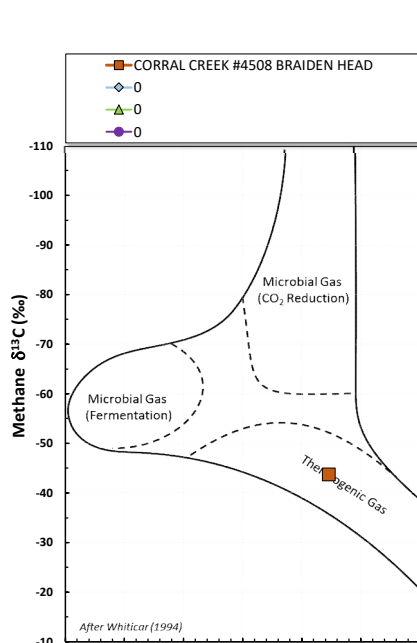

Haworth Ratio Plot - Characterization of Hydrocarbon Type