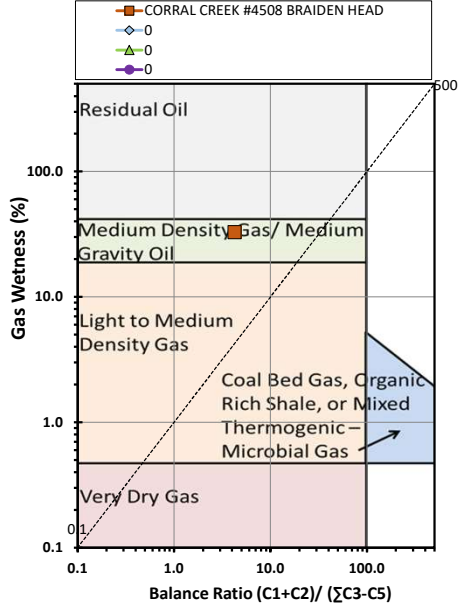

Haworth Ratio Plot - Characterization of Hydrocarbon Type