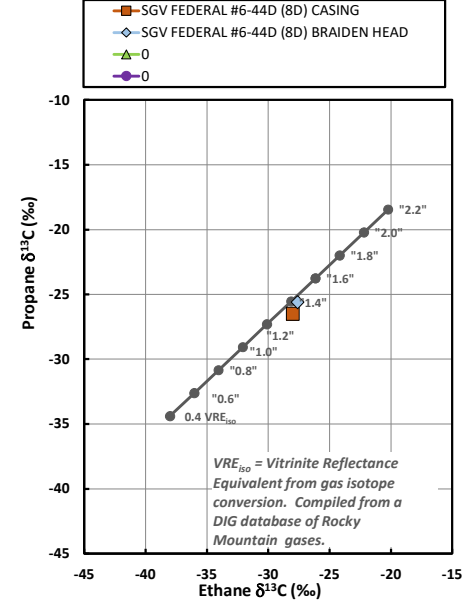

Ethane - Propane Maturity Plot

Methane $\delta^{13}\text{C}$ vs C1/(C2+C3) Genetic Classification Plot