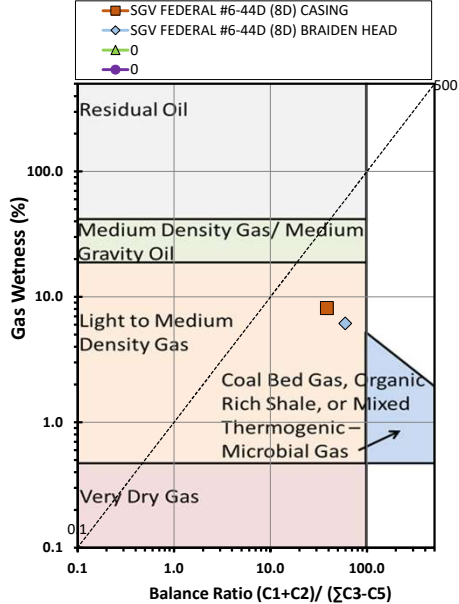

Haworth Ratio Plot - Characterization of Hydrocarbon Type