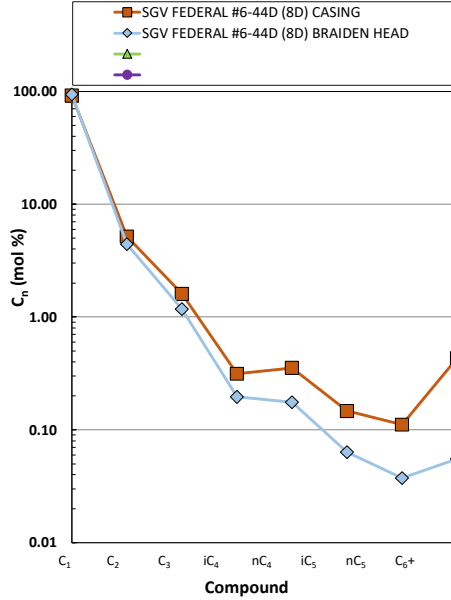

Hydrocarbon Composition Plot