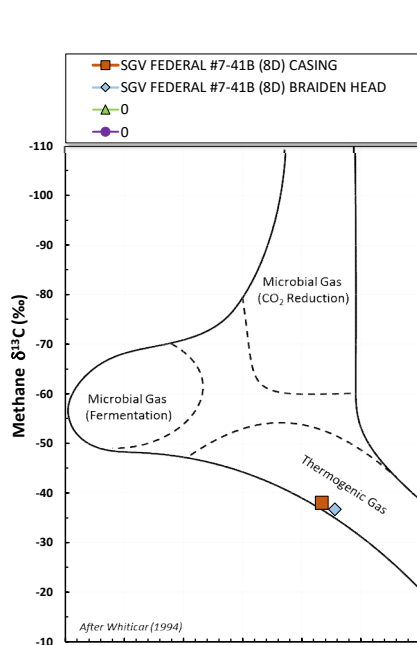

Haworth Ratio Plot - Characterization of Hydrocarbon Type