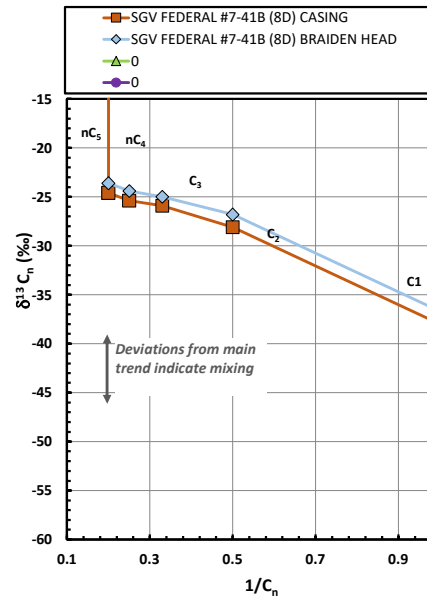

Mixing Plot

Methane $\delta^{13}\text{C}$ vs C1/(C2+C3) Genetic Classification Plot