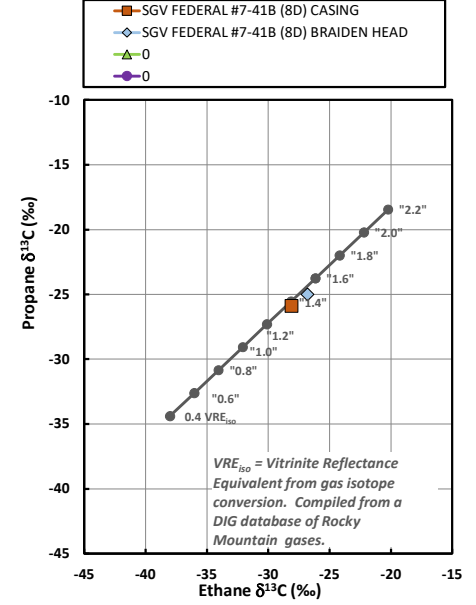

Ethane - Propane Maturity Plot

Methane $\delta^{13}\text{C}$ vs C1/(C2+C3) Genetic Classification Plot