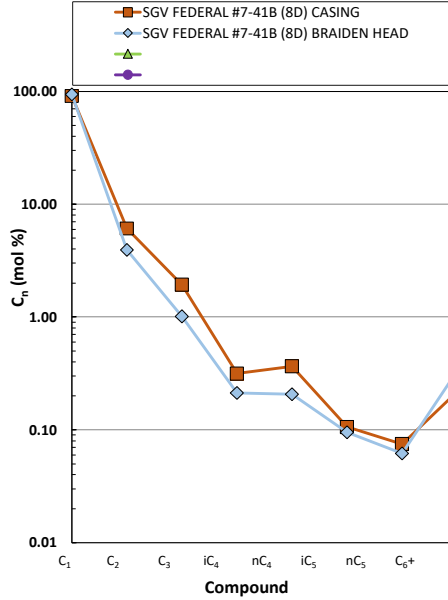

Hydrocarbon Composition Plot