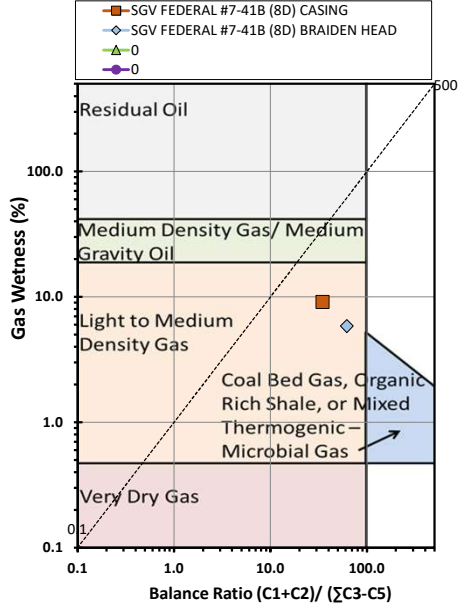

Haworth Ratio Plot - Characterization of Hydrocarbon Type