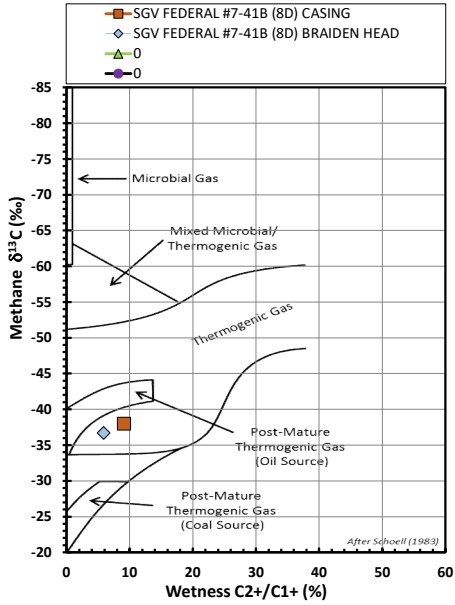

Methane $\delta^{13}\text{C}$ vs Wetness Genetic Classification Plot

Haworth Ratio Plot - Characterization of Hydrocarbon Type