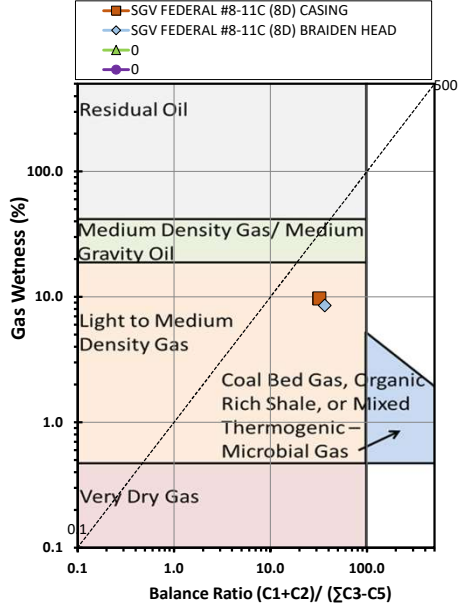

Methane $\delta^{13}C$ vs Wetness Genetic Classification Plot

Hydrocarbon Composition Plot

Mixing Plot

Ethane - Propane Maturity Plot

Haworth Ratio Plot - Characterization of Hydrocarbon Type

Methane $\delta^{13}C$ vs δD Genetic Classification Plot

Methane $\delta^{13}C$ vs C1/(C2+C3) Genetic Classification Plot