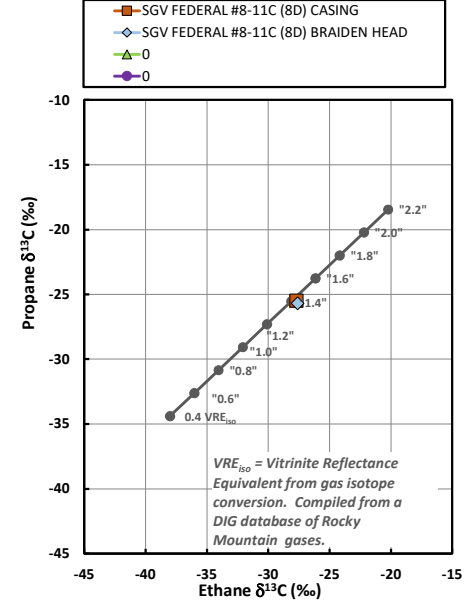

Methane $\delta^{13}C$ vs Wetness Genetic Classification Plot

Hydrocarbon Composition Plot

Mixing Plot

Ethane - Propane Maturity Plot

Haworth Ratio Plot - Characterization of Hydrocarbon Type

Methane $\delta^{13}C$ vs δD Genetic Classification Plot

Methane $\delta^{13}C$ vs C1/(C2+C3) Genetic Classification Plot