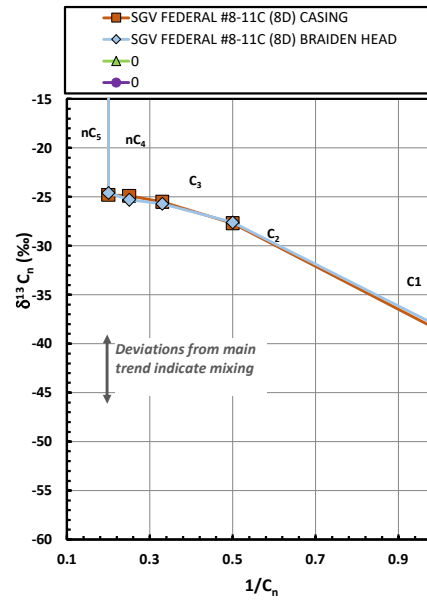

Methane $\delta^{13}C$ vs Wetness Genetic Classification Plot

Hydrocarbon Composition Plot

Mixing Plot

Ethane - Propane Maturity Plot

Haworth Ratio Plot - Characterization of Hydrocarbon Type

Methane $\delta^{13}C$ vs δD Genetic Classification Plot

Methane $\delta^{13}C$ vs C1/(C2+C3) Genetic Classification Plot