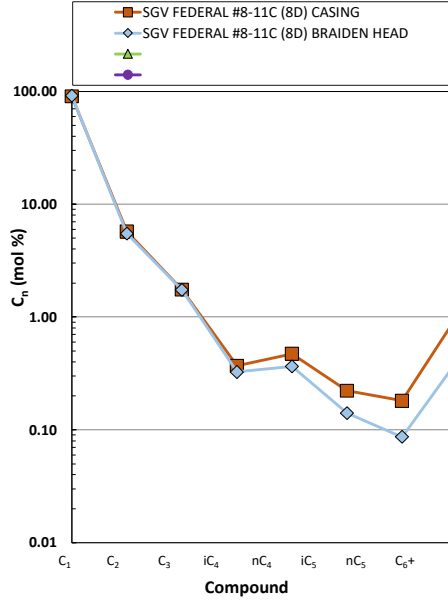

Methane $\delta^{13}C$ vs Wetness Genetic Classification Plot

Hydrocarbon Composition Plot

Mixing Plot

Ethane - Propane Maturity Plot

Haworth Ratio Plot - Characterization of Hydrocarbon Type

Methane $\delta^{13}C$ vs δD Genetic Classification Plot

Methane $\delta^{13}C$ vs C1/(C2+C3) Genetic Classification Plot