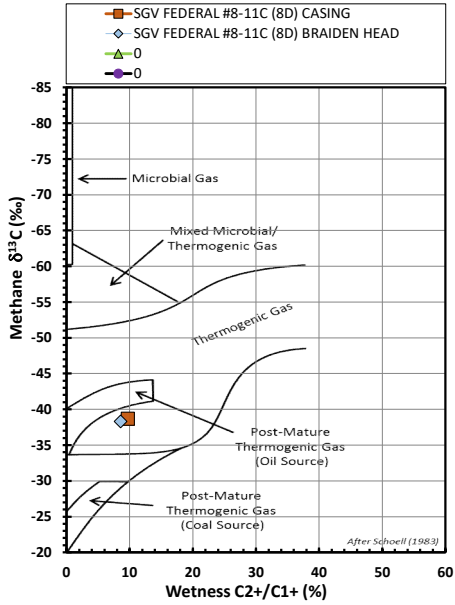

Methane $\delta^{13}C$ vs Wetness Genetic Classification Plot

Hydrocarbon Composition Plot

Mixing Plot

Ethane - Propane Maturity Plot

Haworth Ratio Plot - Characterization of Hydrocarbon Type

Methane $\delta^{13}C$ vs δD Genetic Classification Plot

Methane $\delta^{13}C$ vs C1/(C2+C3) Genetic Classification Plot