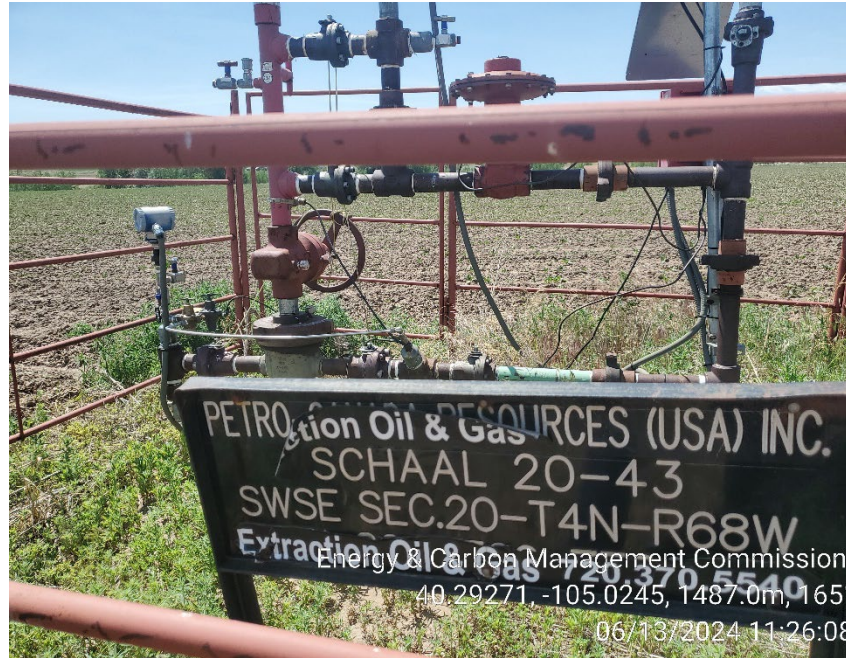

Inspection Photos
Location Name: Schaal 20-43
Location ID: 302262

Wellhead