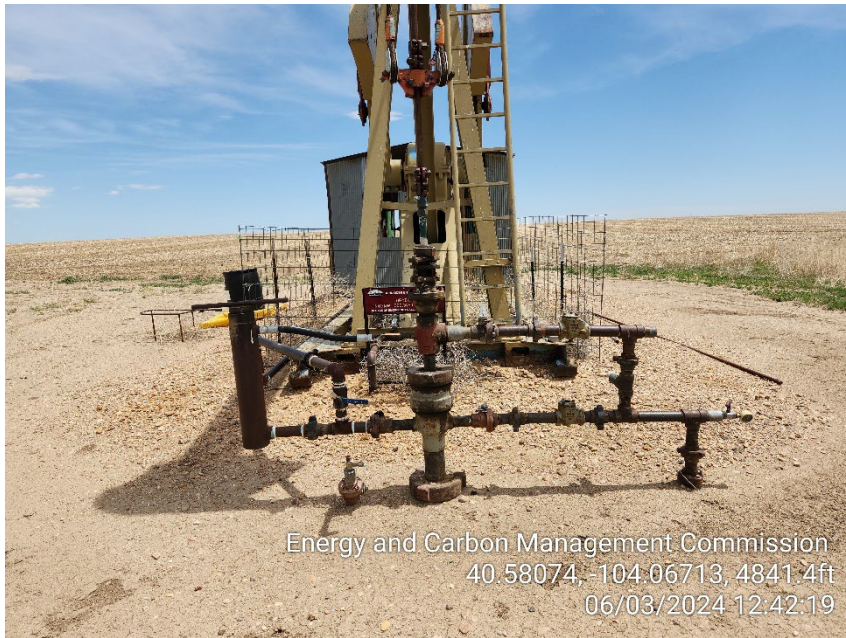

Inspection Photos
Location Name: Dryer #1
Location ID: 306577

Photo 1 – Wellhead

Photo 2 – Well Sign

Inspection Photos
Location Name: Dryer #1
Location ID: 306577

Photo 3 – Unused Chemical Stand

Photo 4 – Gas Engine