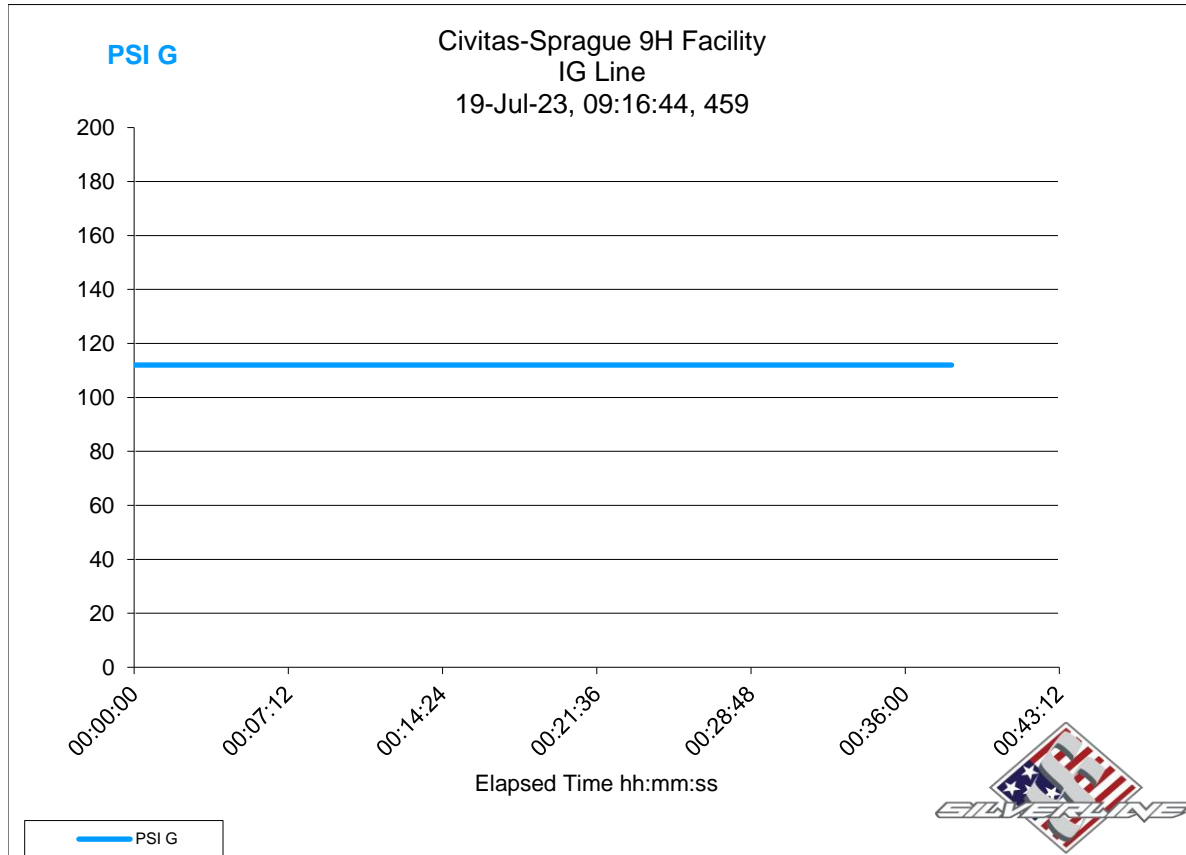

Data Collection Report

Silverline Services

	Chassis	Left Scale	Right Scale
Serial Number	787986	786884	
Datatype		Lower	
Units		PSI G	

Lower

Tested By: Chris Perez

Test Passed

Sprague 9H-N267 Common Supply Gas