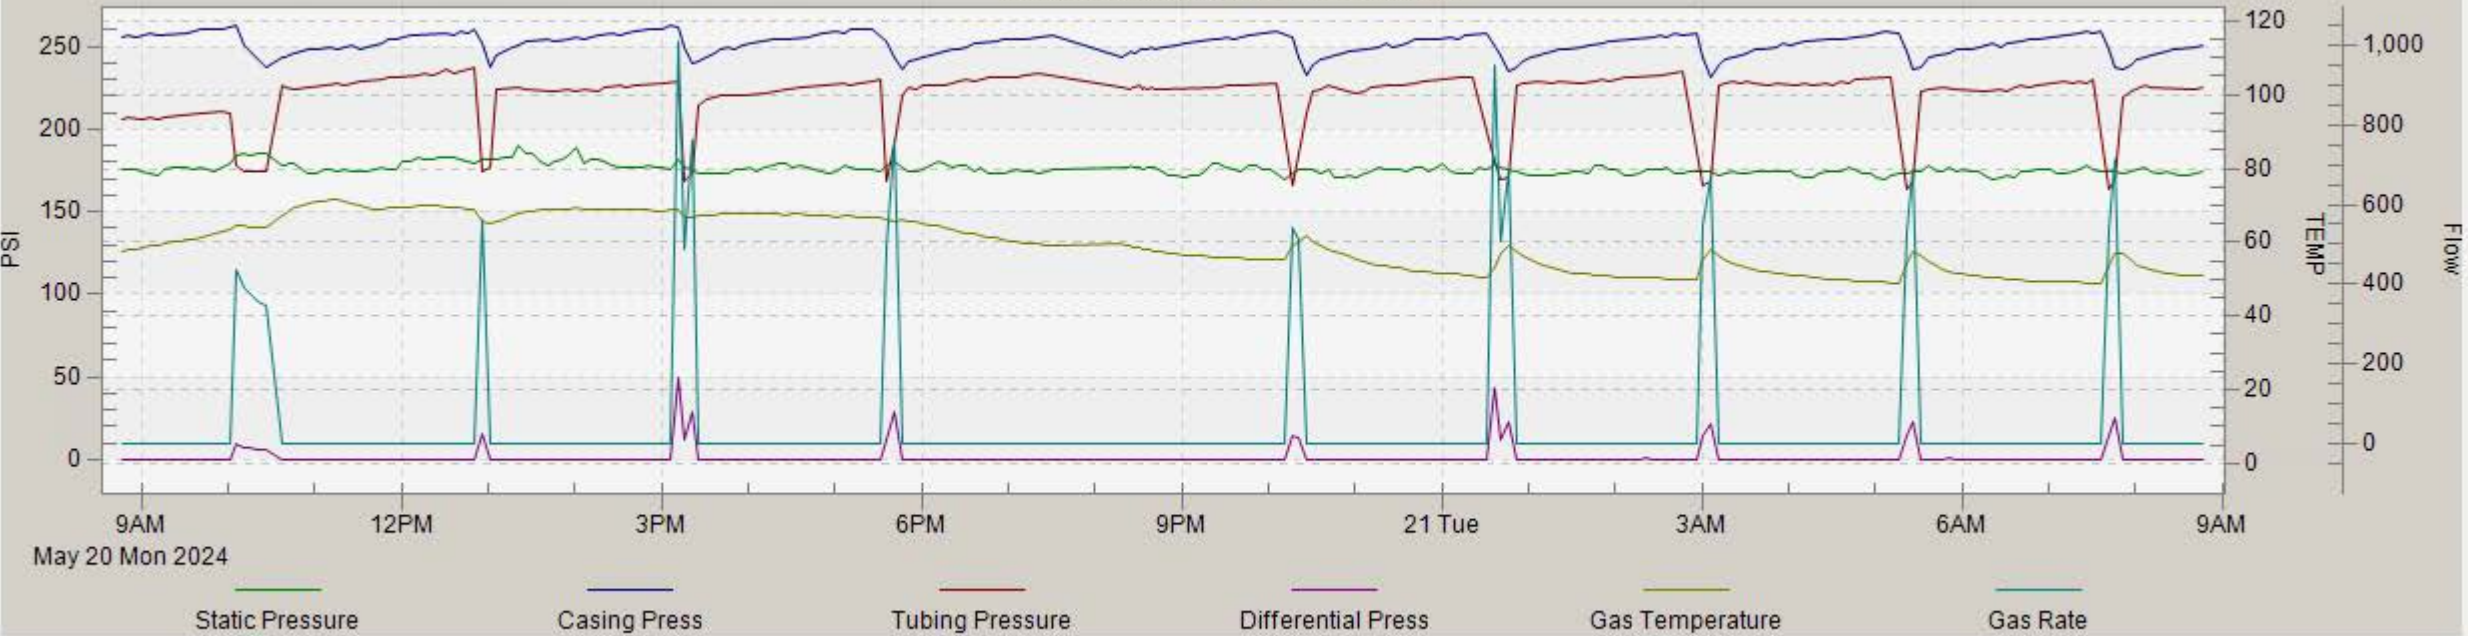

CCV 697-18-47A

5/20/2024 08:46:39 to 5/21/2024 08:46:39

May 20 Mon 2024

Legend: Static Pressure (green), Casing Press (blue), Tubing Pressure (red), Differential Press (purple), Gas Temperature (yellow-green), Gas Rate (cyan)

Navigation: Play, Stop, Previous, Next, Refresh, 1, 10, 30