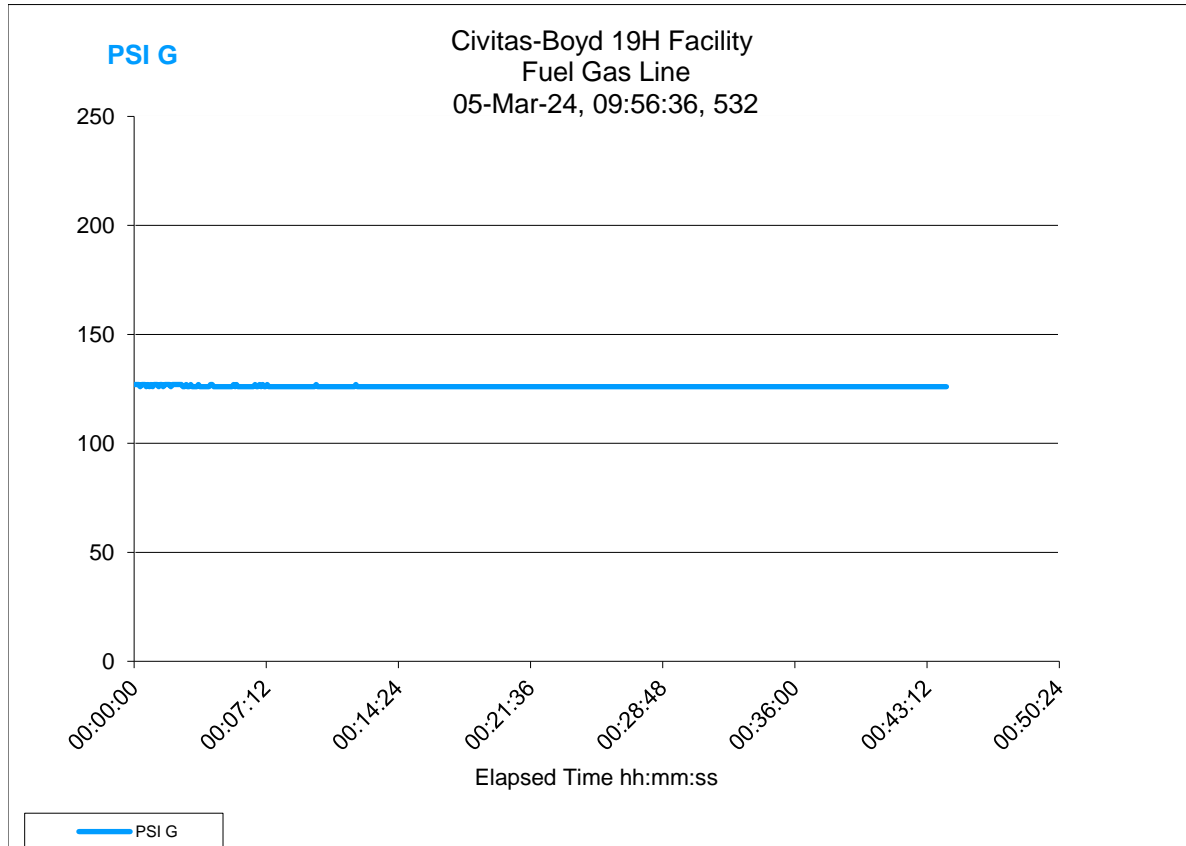

Data Collection Report

| | Chassis | Left Scale | Right Scale |
|---------------|---------|------------|-------------|
| Serial Number | 788248 | 801829 | |
| Datatype | | Lower | |
| Units | | PSI G | |

Lower

Tested By: Chris Perez

Boyd 19H-M368 Common Supply Gas