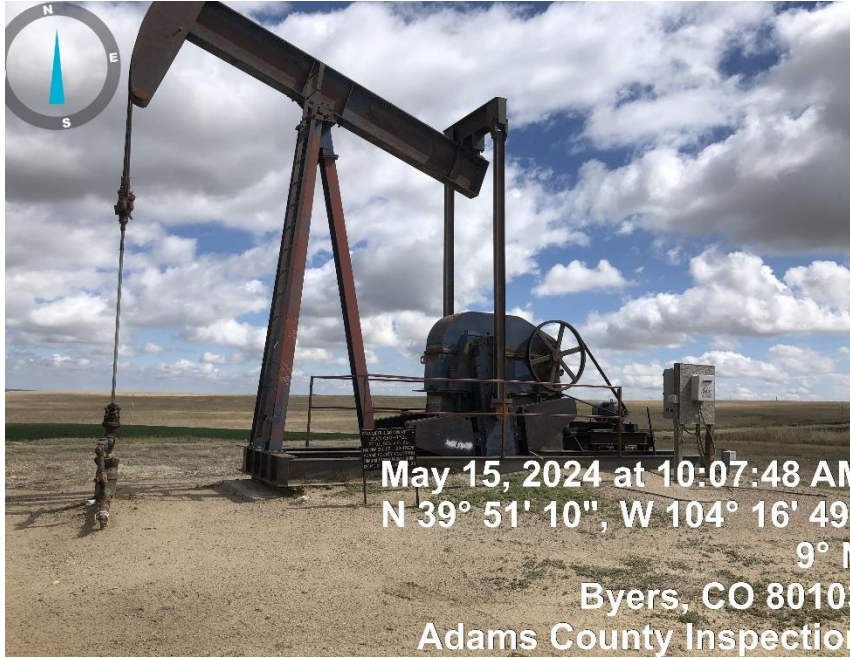

Inspection Photos
Location Name: FERGUSON 7-25
Location ID: 320262

Photo#1 Pumpjack/Wellhead