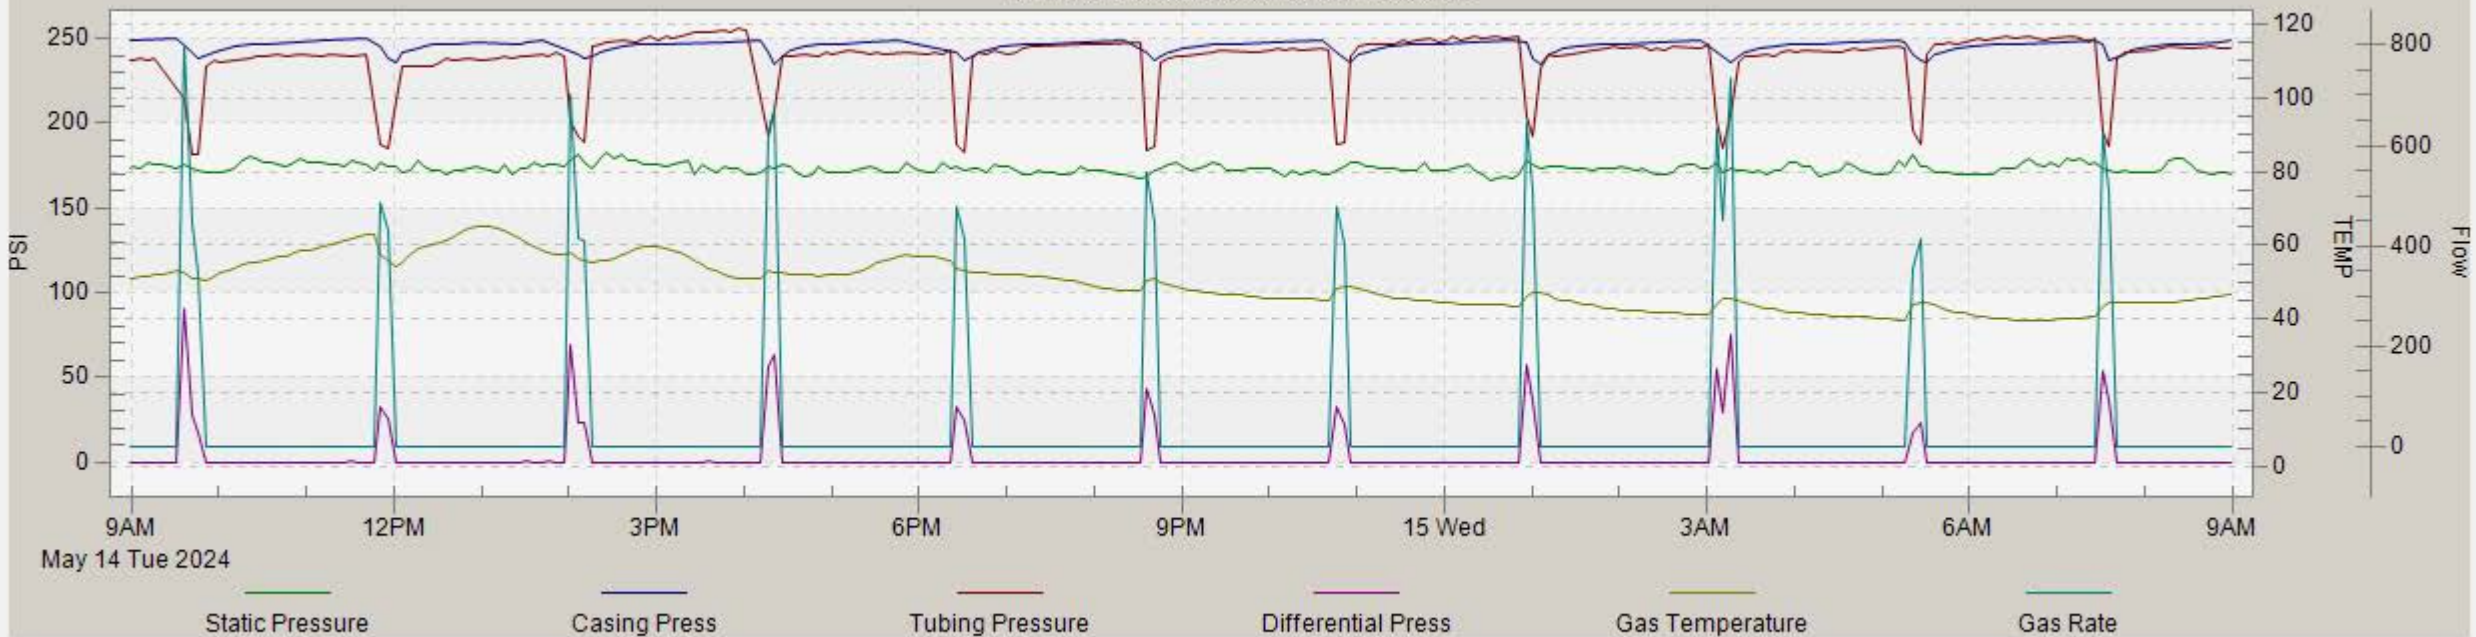

# CCM 697-16-02A

5/14/2024 08:59:12 to 5/15/2024 08:59:12

May 14 Tue 2024

Legend: Static Pressure (green), Casing Press (blue), Tubing Pressure (red), Differential Press (purple), Gas Temperature (yellow-green), Gas Rate (cyan)

Navigation: [Play] [Stop] [Previous] [Next] [Refresh] [Grid] [1] [10] [30]