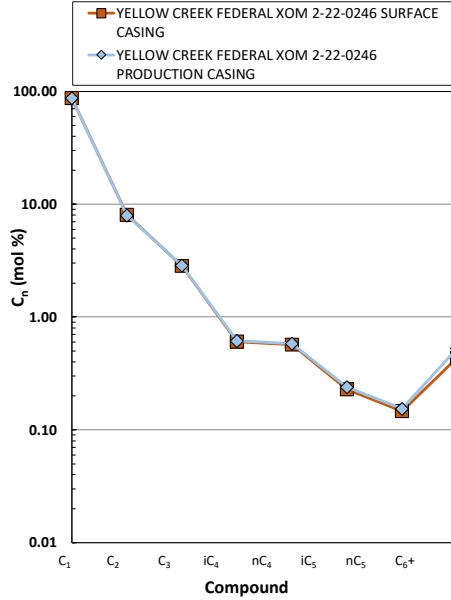

Hydrocarbon Composition Plot