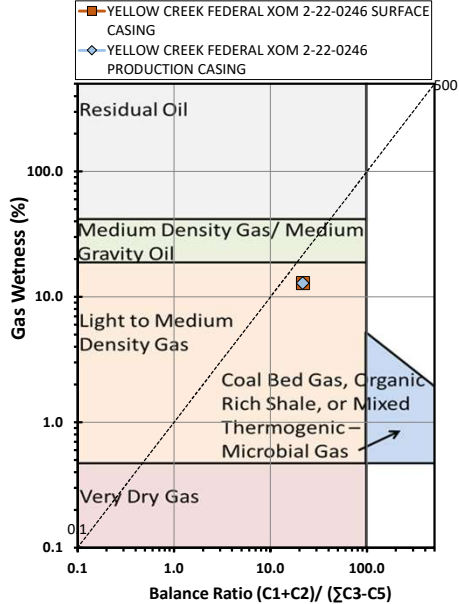

Haworth Ratio Plot - Characterization of Hydrocarbon Type