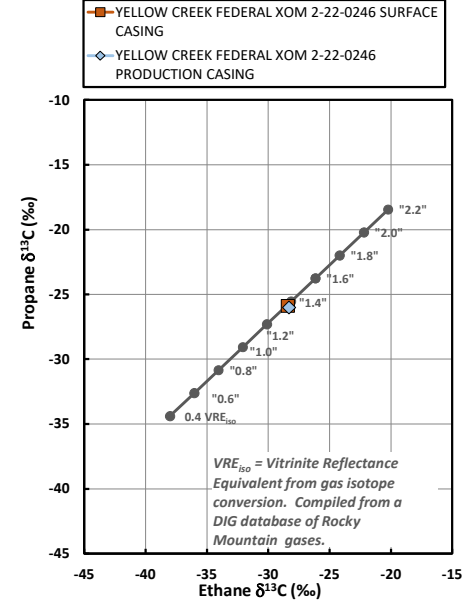

Ethane - Propane Maturity Plot

Methane $\delta^{13}\text{C}$ vs C1/(C2+C3) Genetic Classification Plot