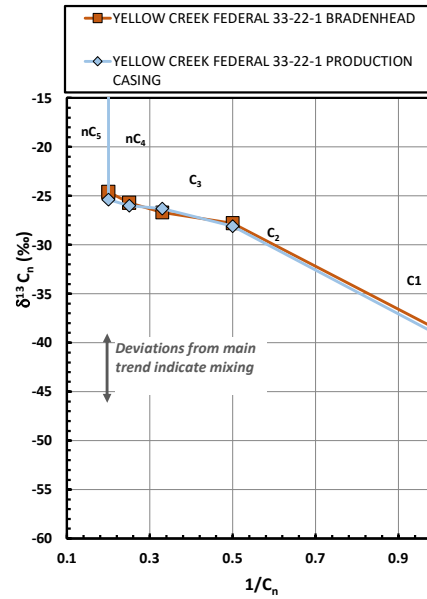

Mixing Plot

Methane $\delta^{13}\text{C}$ vs C1/(C2+C3) Genetic Classification Plot