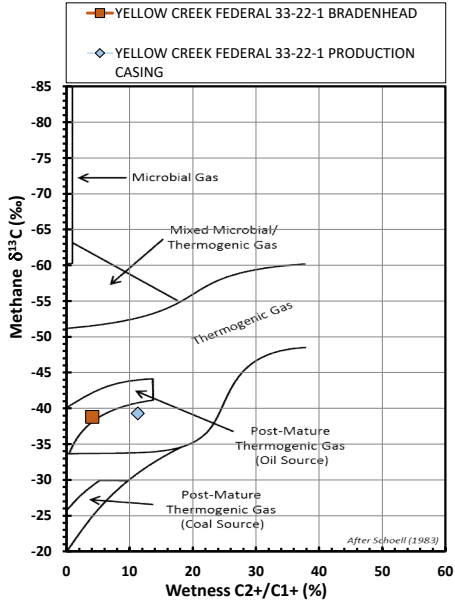

Methane $\delta^{13}\text{C}$ vs Wetness Genetic Classification Plot

Haworth Ratio Plot - Characterization of Hydrocarbon Type