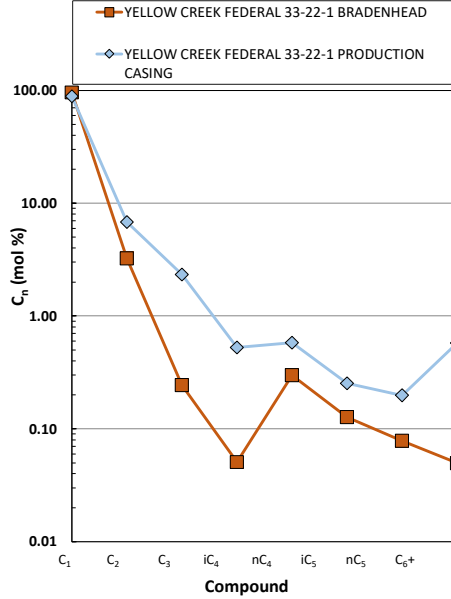

Hydrocarbon Composition Plot