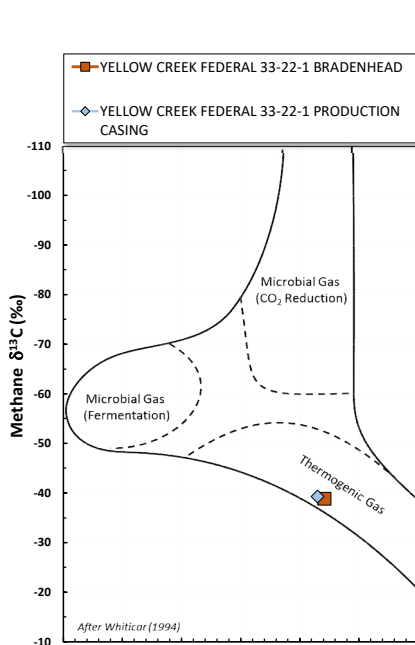

Haworth Ratio Plot - Characterization of Hydrocarbon Type