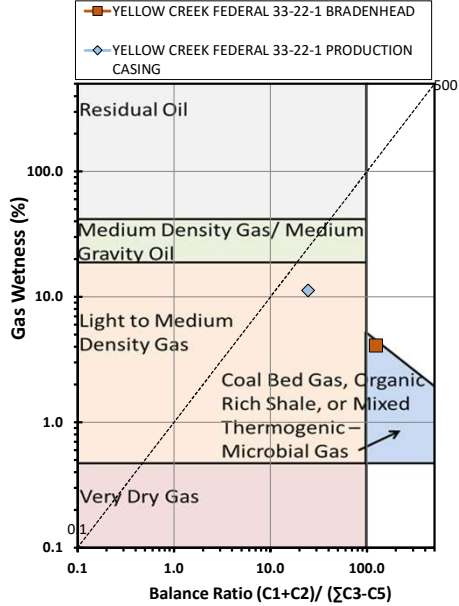

Haworth Ratio Plot - Characterization of Hydrocarbon Type