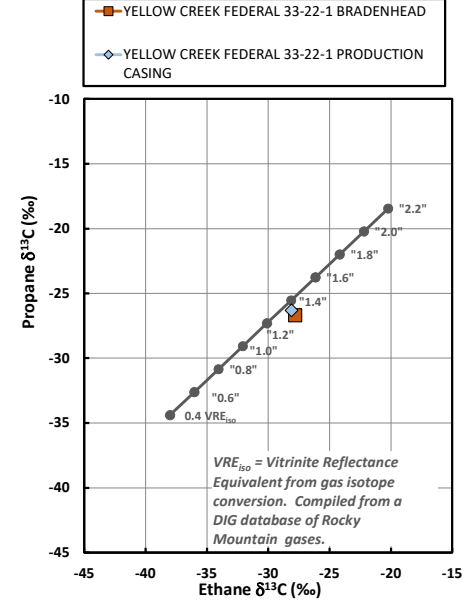

Ethane - Propane Maturity Plot

Methane $\delta^{13}\text{C}$ vs C1/(C2+C3) Genetic Classification Plot