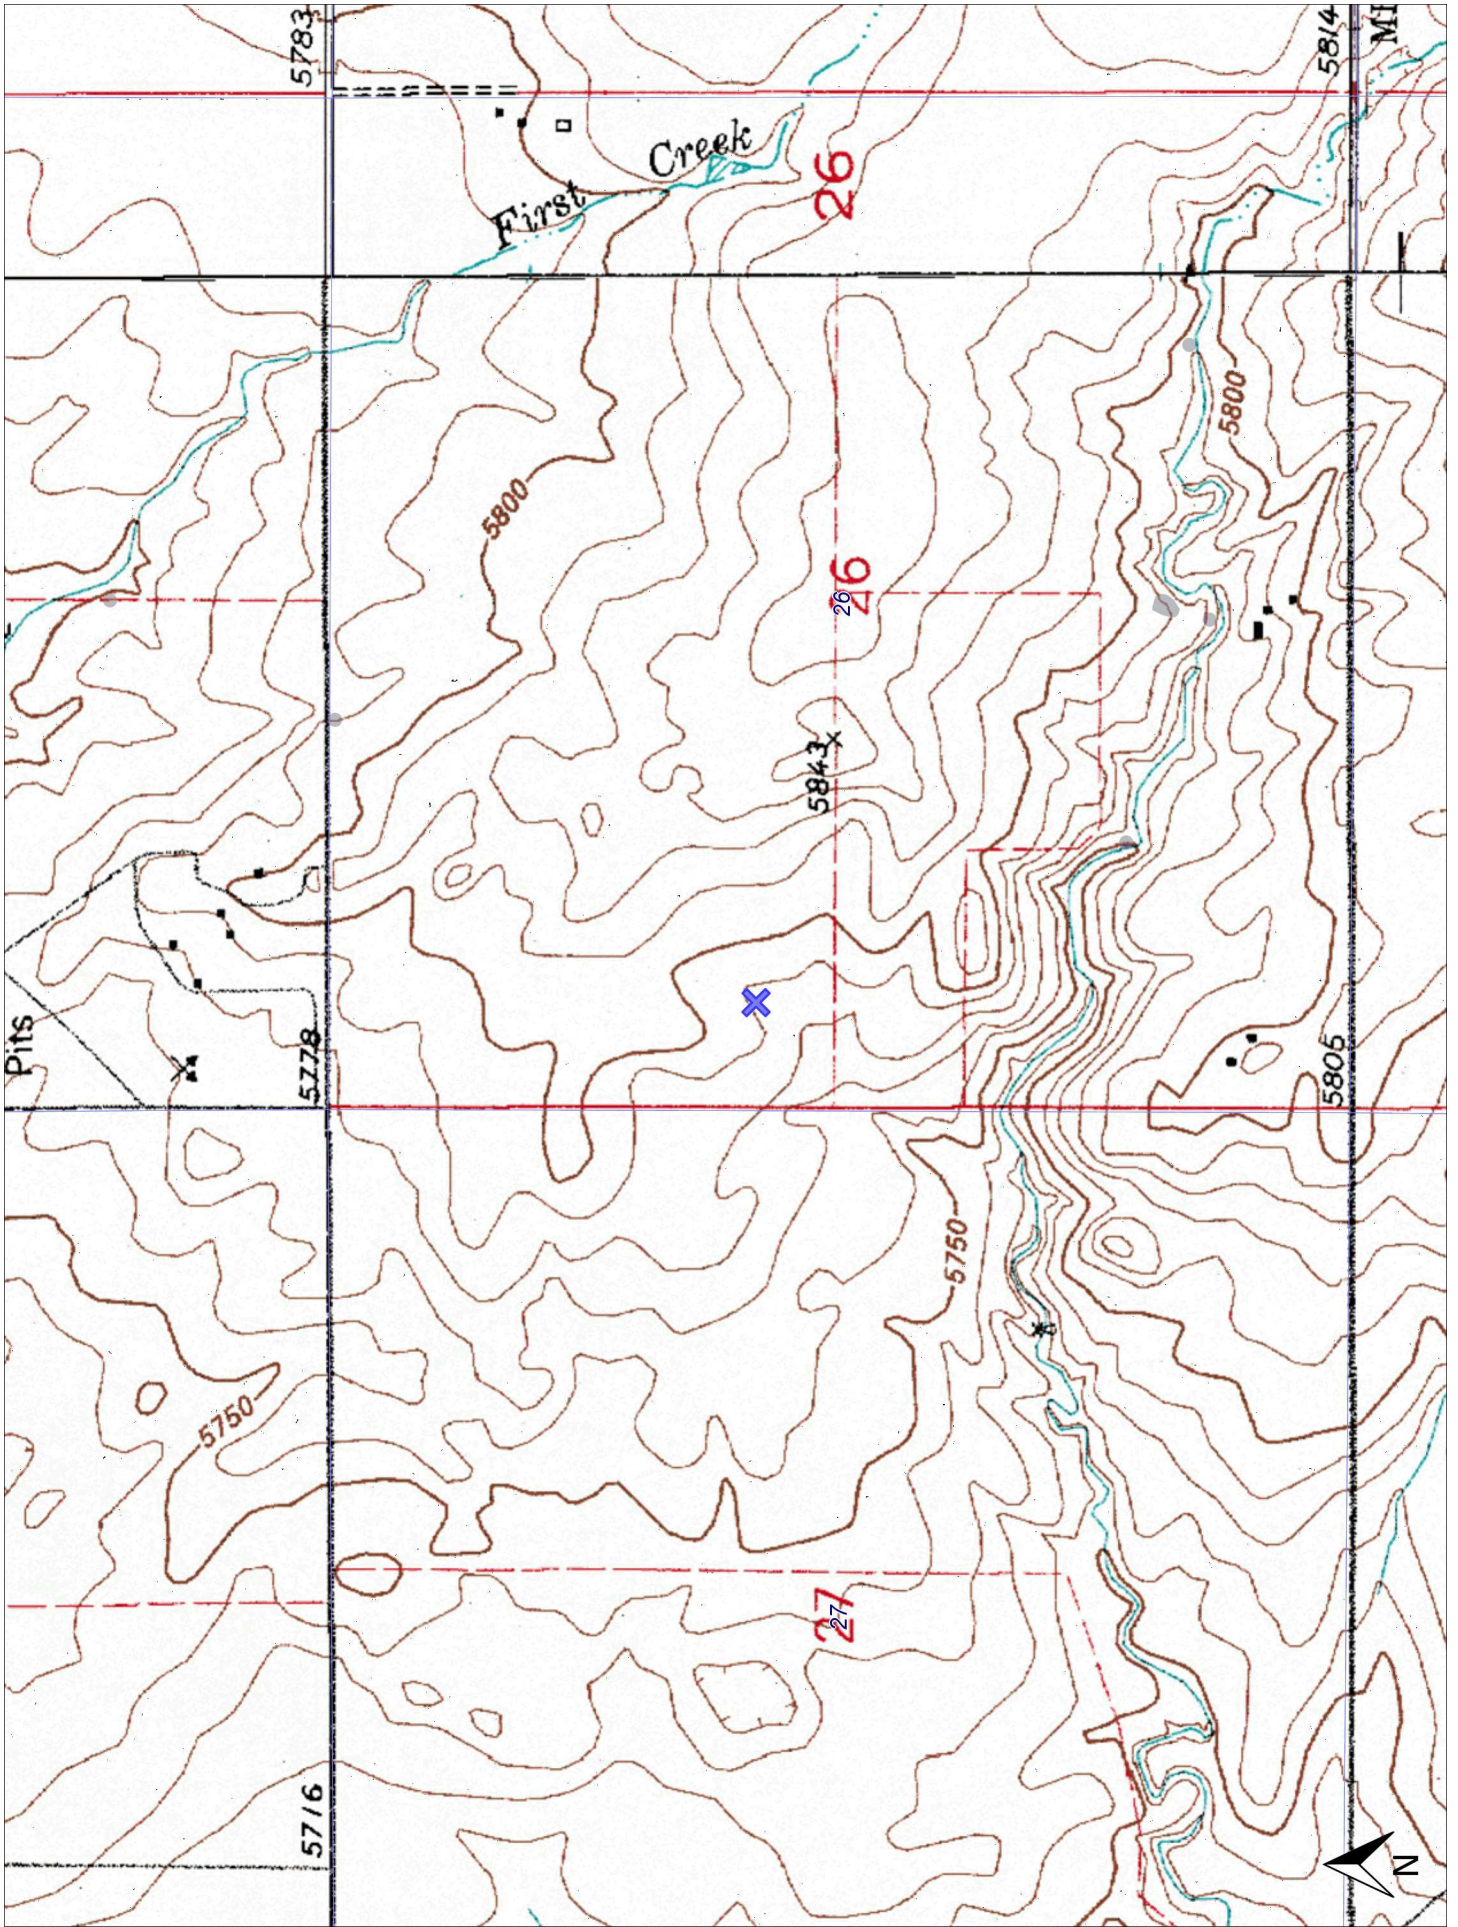

Topo Map

Chico 4-65 26-25

Legend

Location of Spill

200 ft

Google Earth